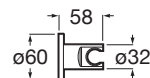

Wall

Shower Bracket.

RF5B1350NB0
Matt black

Finishes:

NB

Escuadra Shower Bracket - Brushed Black.

RF5B4161NM0
Brushed Black

Finishes:

NM