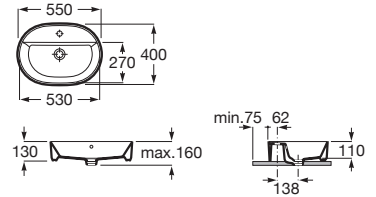

Oval Over Counter Top Basin with Tap Hole.

RS3270Y0000 550 x 400 x 130 mm
White

Finishes:

00