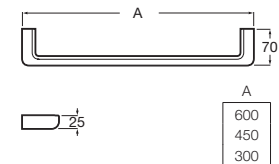

Towel rail.

RA817030001 600 mm
Chrome

RA817030CN0
Titanium Black

RA817030RG0 600 mm
Rose Gold

RA817030NM0 600 mm
Brushed Black

RA817029001 450 mm
Chrome

RA817029CN0
Titanium Black

RA817029RG0 450 mm
Rose Gold

RA817029NM0 450 mm
Brushed Black

RA817039001 300 mm
Chrome

RA817039CN0
Titanium Black

RA817039RG0 300 mm
Rose Gold

RA817039NM0 300 mm
Brushed Black

Finishes: