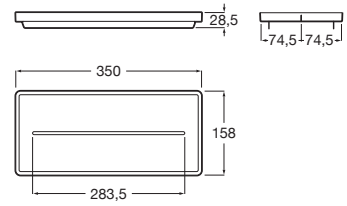

Tray.

RA817670C60 350 X 158 mm
Matt white finish

RA817670C70 350 X 158 mm
Matt green

RA817670C80 350 X 158 mm
Matt grey

Finishes: