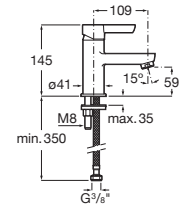

Saona Basin Mixer Smoothbody.

RT5A327AC0H
Chrome

Finishes: