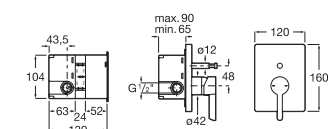

Saona Concealed Bath-shower Mixer.

RT5A0C7AC0K
Chrome

Finishes: