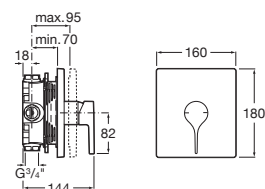

Built-in bath or shower mixer. To complete with RocaBox A525869403.

RT5A2B3AC00
Chrome

RT5A2B3ACNO
Titanium Black

To be completed with:
Universal RocaBox.

RT525869403

Finishes: