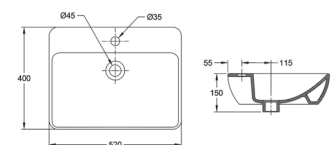

Fusion S

Fusion S Square Counter top basin with Tap hole.

RS32722K460	520 x 400 x 120 mm
White	

Finishes: