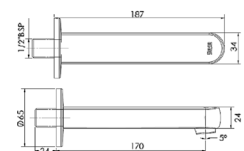

Spout with round flange.

RT5A0203CA1
Chrome

Finishes: