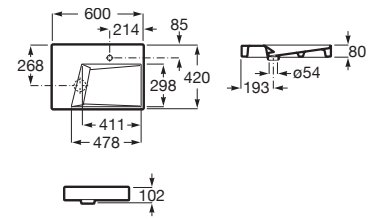

Horizon

Semi Insert Basin with Tap Hole and Waste Coupling.

RS32727600B 600 x 420 x 80 mm
White

RS32727610B 600 x 420 x 80 mm
Onyx

RS32727686B 600 x 420 x 80 mm
Coffee

Finishes: