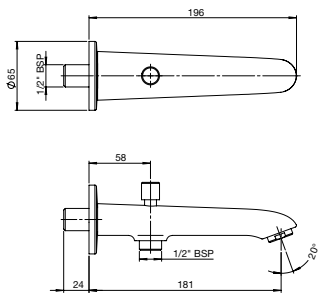

Distinto

Disntinto bath spout woth diverter.

RT5A1503CA1
Chrome

Finishes:

C0