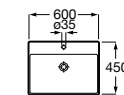

Semi Insert Basin with Tap Hole.

RS32768N00C 600 x 450 x 169 mm
White

Finishes:

00

N