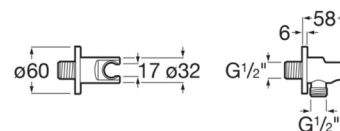

### Aqua Round with bracket

1/2" water inlet for shower hose with integrated bracket for hand shower.

**RF5B5250CN0**  
Titanium Black

Finishes:

CN