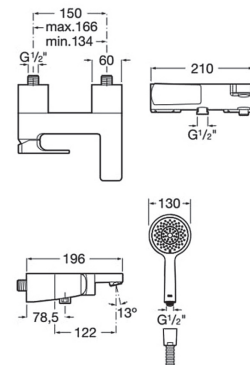

Escuadra Wall Mixer With Hand Shower.

RT5A0120GON

Gold

Finishes: