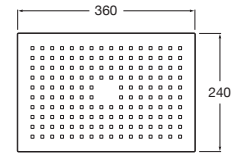

Shower solutions / Showers

Rainsense

ABS shower head for ceiling or wall installation. Support kit / arm not included.

RF5B3050C00 360 x 240 mm
Chrome

Finishes:

ABS

Rainsense

200 x 200 mm
ABS shower head for ceiling or wall installation. Support kit / arm not included.

RF5B2350C00
Chrome

Finishes:

ABS

Torrente

Torrente 175mm Rain Oh Shower & Swr Arm.

RF21000A1
Chrome

Finishes:

Torrente

Torrente 100mm 5 Fn. Oh Shower With Arm.

RF18701A1
Chrome

Finishes:

Torrente 100mm Oh With Arm.

RT18700A1
Chrome

Finishes:

Torrente

Torrente 80mm 3 Fn. Oh Shower With Arm.

RF18601A1
Chrome

Finishes: