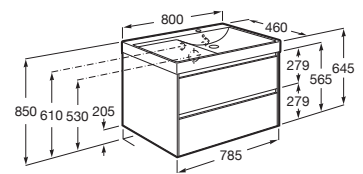

Unik furniture with 2 drawers for left hand basin.

RA857763509 800 x 460 x 645 mm
Matt White

RA857763510 800 x 460 x 645 mm
Matt Sand Grey

RA857763513 800 x 460 x 645 mm
Matt Green

Finishes: