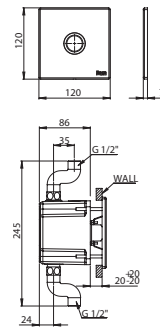

Sentronic

Sentronic r panel A5A8202A0N chrome.

RT5A8202A0N