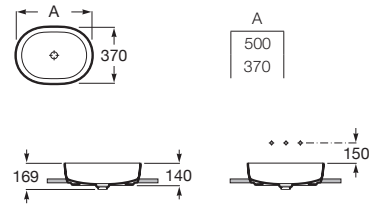

Bathroom collections / Inspira

Over countertop Fineceramic® Round basin.
Includes waste coupling with ceramic plug.
Without overflow. Faucet not included.

- **RS327520000** 500 x 370 x 140 mm
  White
- **RS327520640** 500 x 370 x 140 mm
  Onyx
- **RS327520660** 500 x 370 x 140 mm
  Coffee
- **RS327520650** 500 x 370 x 140 mm
  Beige
- **RS327523000** 370 x 370 x 140 mm

Finishes: