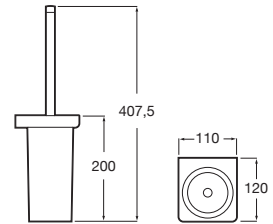

Wall-mounted toilet brush holder.

RA817036001
Chrome

RA817036CN0
Titanium Black

RA817036RGO
Rose Gold

RA817036NM0
Brushed Black

Finishes: