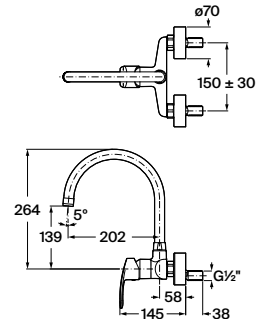

Mondodin- Wall Mounted Sink Mixer.

RT5A7698CA1
Chrome

Finishes:

C0