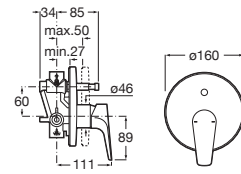

Faucets / Atlas

Built-in bath-shower mixer.

RT5A0690C00
Chrome

Finishes: