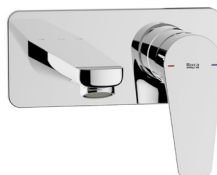

Atlas wall mounted basin mixer upper trim.

**RT5A3590C00**  
Chrome

To be completed with:

Universal built-in body for the installation of built-in basin mixers.

**RT5E3502CA1**  
Chrome

Finishes: