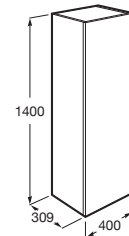

Column unit with height adjustable shelves.

RA857237806 400 x 309 x 1400 mm
White

RA857237402 400 x 309 x 1400 mm
Oak

Finishes:

806 402