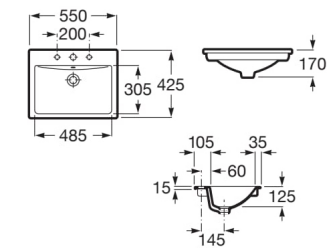

Diverta

Diverta Ct Basin With Tap Hole.

RS327116460 550 x 425 x 170 mm
White

Finishes:

00