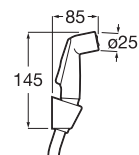

Be fresh

Health Faucet With Hose & Hook-Titanium Black.

RT5B9130CN0
Titanium Black

Finishes:

CN