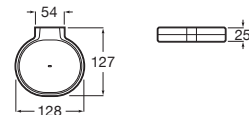

Wall-mounted soap dish.

RA816371001
Chrome

Finishes: