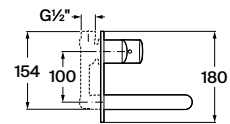

Faucets / Victoria Plus

Wall Mounted Basin Mixer Upper Trim.

RT5A354FCA1
Chrome

Universal Concealed Basin Mixer Body.

RT5E3502CA1
Chrome

Finishes:

N