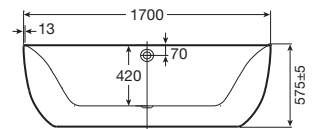

Virginia

Oval free-standing acrylic bathtub with faucet.

RW248218000 1700 x 800 mm
White

Finishes:

00

ACRYLIC

Virginia

Oval free-standing acrylic bathtub.

RW248217000 1700 x 800 mm
White

Finishes:

00

ACRYLIC