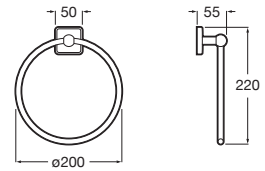

Towel ring (Can be installed with screws or adhesive).

RA816659001
Chrome

Finishes:

01