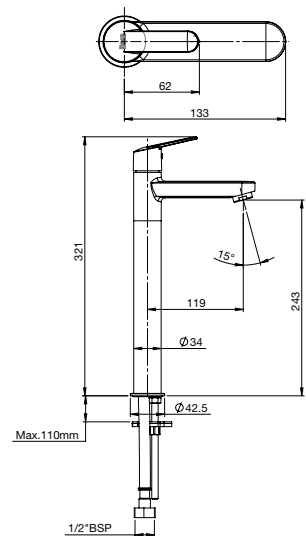

## Faucets / Victoria

Victoria Bib Cock.

**RT5A7825CA1**  
Chrome

Finishes:

C0

Victoria N Two Way Bib Cock.

**RT5A9325CA1**  
Chrome

Finishes: