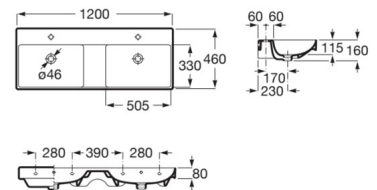

Double Bowl FINECERAMIC Wall Hung Basin with Fixing Accessories.

RS32768BS00 1200 x 460 x 160 mm
White

Finishes:

00