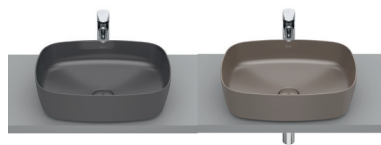

Over countertop Fineceramic® Soft basin.
Includes waste coupling with ceramic plug.
Faucet not included.

RS327500640 500 x 370 x 140 mm
Onyx

RS327500660 500 x 370 x 140 mm
Coffee

Finishes:

64 66