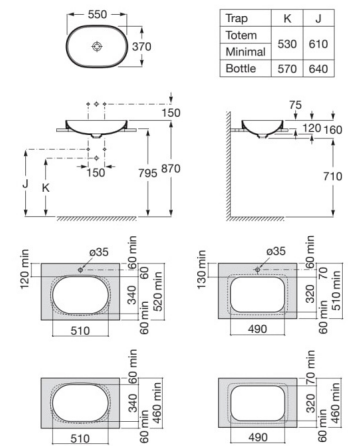

Semi-Insert Fineceramic® Round basin.
Includes waste coupling with ceramic plug.
Faucet not included.

RS327527000 550 x 370 x 160 mm
White

Finishes:

00