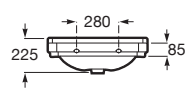

Wall-hung ceramics basin with fixing system. One pierced taphole. Faucet not included.

RS3270A1000 650 x 480 x 225 mm
White

Optional:

Ceramics full pedestal for basin. Fixing system not included.

RS3370A0000 295 x 280 x 690 mm
White

Finishes:

00