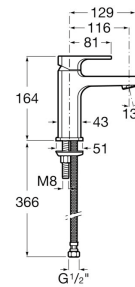

Escuadra Basin Mixer Without Pop Up.

RT5A3020CA1
Chrome

RT5A3020G0N
Gold

RT5A3020NMN
Brushed Black

Finishes: