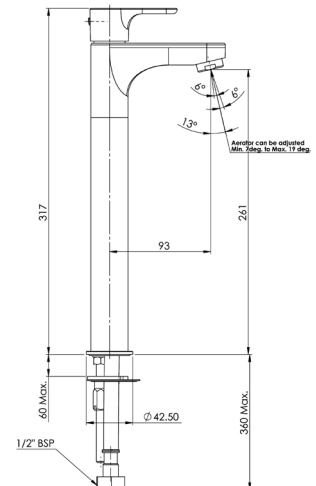

L20 High Neck Pillar Tap.

RT5A3709CA1
Chrome

Finishes: