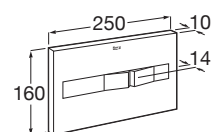

PL2 Dual

Dual flush operating plate for Roca ONE installation systems. Front activation. No tools required for installation.

RE890196000

White finish

RE890196001

Chrome finish

RE890196002

Grey finish

Finishes: