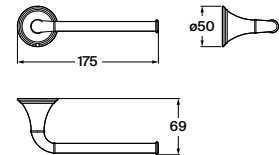

Lure paper holder.

RA816070156
Chrome

Finishes:

00