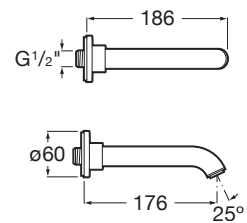

Wall bath spout.

RT5A0803C00

Chrome

RT5A0803CN0

Titanium Black

RT5A0803RG0

Rose Gold

RT5A0803NB0

Matte black

Finishes: