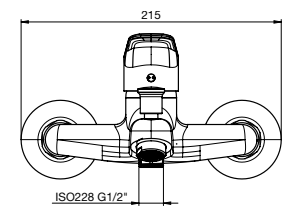

External Wall Mixer W/o Shower Set.

RT5A0297CA1
Chrome

Finishes: