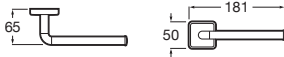

## Accessories collections / Victoria

Toilet roll holder with cover (Can be installed with screws or adhesive).

**RA816662001**  
Chrome

Finishes:

01

Towel ring (Can be installed with screws or adhesive).

**RA816659001**  
Chrome