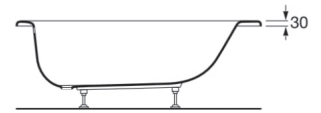

Vythos

Rectangular acrylic bath.

RW247844000 1700 x 700 mm
White

Finishes:

00

ACRYLIC

Easy

Rectangular drop-in acrylic bathtub.

RW26N020000 1700 x 750 mm
White

Finishes:

00

ACRYLIC

A	B
1700	750
1600	750
1500	750
1400	700