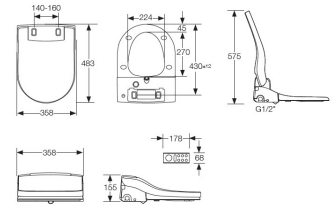

Smart Toilets / Multiclean

L-series Premium Round Multiclean Seat Cover with Remote Control, Bidet Nozzles, Adjustable Air/Water/Seat Temperature, Fixing Accessories.

RA804006005 358x483x155 mm
White

Finishes: