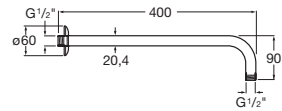

L Head

L head wall shower arm.

RF5B4E50NMO 400 mm
Brushed Black

RF5B4E50G00 400 mm
Gold

Finishes: