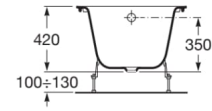

Continental

Rectangular cast iron bath with anti-slip base.

RW212911001 1700 x 700 mm
White

Finishes:

00

CAST
IRON