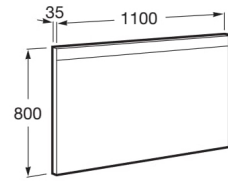

## Furniture collections and mirrors / Prisma

Mirror with upper and lower LED lighting and demister device, activated by motion sensors.

**RA812267000** 1100 x 35 x 800 mm

Prisma Basic - Mirror with upper LED lighting.