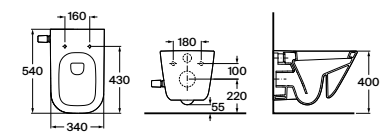

Wall Hung WC with Inbuilt Hi-JET, Fixing Accessories.

RS346477460 350 x 540 x 345 mm
White

Square PP Soft Closing Seat Cover.

RE801472464

Finishes:

00