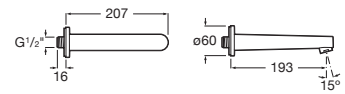

Round

Wall-mounted bath spout.

RT525310800
Chrome

Finishes: