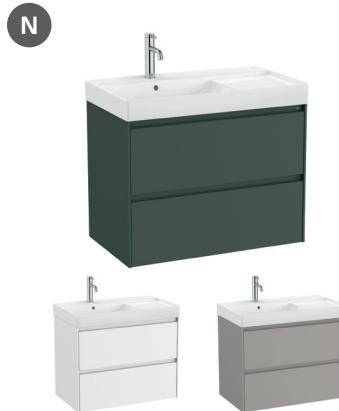

Unik furniture with 2 drawers for left hand basin.

RA857763509 800 x 460 x 645 mm
Matt White

RA857763510 800 x 460 x 645 mm
Matt Sand Grey

RA857763513 800 x 460 x 645 mm
Matt Green

Finishes: