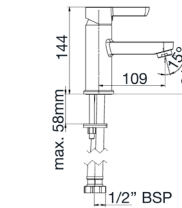

Basin mixer without Popup.

RT5A337ACA1
Chrome

Finishes: