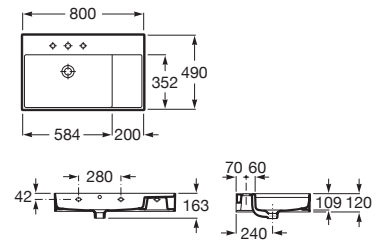

Fineceramic® wall-hung or vanity basin.
Faucet not included.

RS32752B000 800 x 490 x 120 mm
White

Finishes:

00