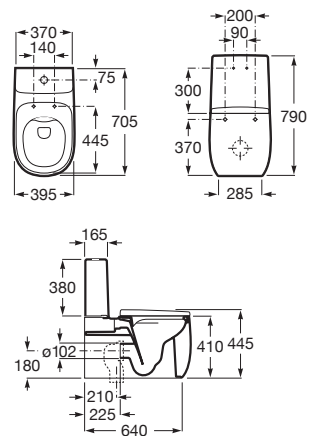

Back to wall ceramics close-coupled Roca Rimless® bowl with dual outlet. Includes fixing system.

RS3420B9000 395 x 705 x 790 mm
White

Dual flush 4.5/3L WC cistern with bottom inlet. Includes fixing system, feeding mechanism and discharge mechanism.

RS3410B1000 370 x 165 x 380 mm
White

Soft-closing Supralit® seat and cover for toilet. Quick removal.

RA801B8264B
White

Finishes: