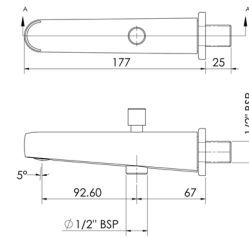

Estrella Spout.

RT5A0403CA1
Chrome

Finishes: