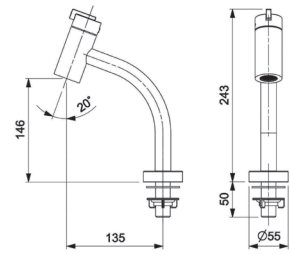

Singles One Basin Faucet.

RT5A4221C0B
Chrome

Finishes: