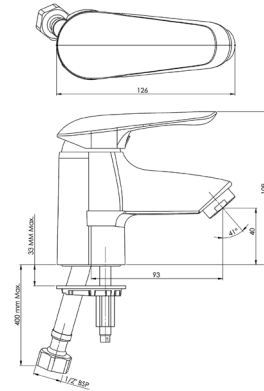

Monojet Pillar Faucet.

RT5A4239CA1
Chrome

Finishes: