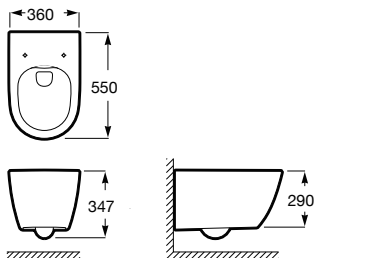

Standard Rimless Wall Hung Water Closet with Fixing Accessories.

RS34668900C 360 x 550 x 350 mm
White

Soft Closing UF Seat Cover for Ona Wall Hung Standard WC.

RA801E12002
White

Finishes:

00