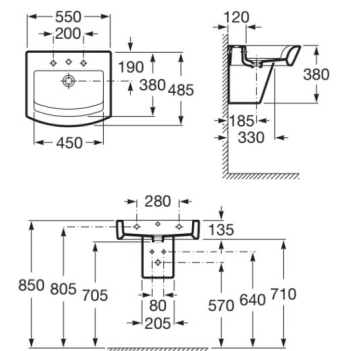

Hall

Over Counter Top Basin with Tap Hole.

RS327881460 550 x 485 x 140 mm
White

Finishes:

00