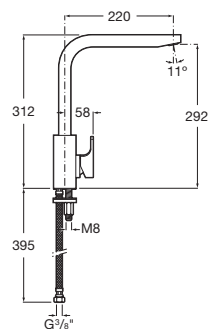

L90

Single-lever kitchen sink mixer with swivel spout and flexible supply hoses. Cold start.

RT5A8501C00
Chrome

Finishes: