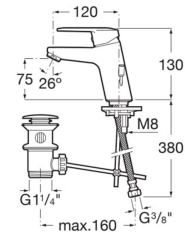

Victoria L Cold Start Bm W.Lateral Popup.

RT5A3K25C00
Chrome

Finishes: