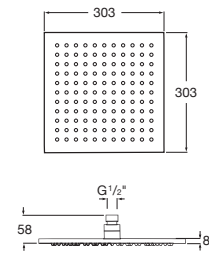

Raindream

Brass shower head for ceiling or wall installation. Rain function. Support kit / arm not included. Everlux finishes.

RF5B4050CNO 300 x 300 mm
Titanium Black

RF5B4050RGO
Rose Gold

Finishes:

METAL

Rainsense

Brass shower head for ceiling or wall installation. Rain function. Support kit / arm not included. Everlux finishes.

RF5B3950CNO ø 300 mm
Titanium Black

Finishes:

METAL

Rainsense

ø 250 mm
ABS shower head for ceiling or wall installation. Support kit / arm not included.

RF5B2250C00
Chrome

RF5B2250NB0
Matt black

Finishes:

ABS

Torrente

Torrente 400 Mm Rain Shower Round Shower.

RF5B9262CON
Chrome

Finishes:

Torrente

Torrente 300 Mm Rain Shower Round Shower.

RF5B9562CON
Chrome

Finishes: