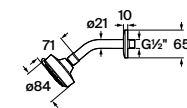

Torrente

Torrente 80mm 3 Fn. Oh Shower With Arm.

RF18601A1
Chrome

Finishes: