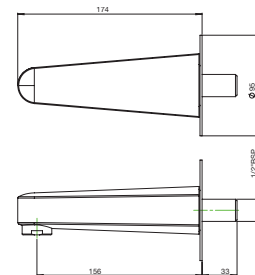

170mm wall spout with flange.

RT9040CA1
Chrome

Finishes: