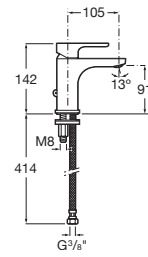

Single-lever basin mixer with chain connector and flexible supply hoses. Cold start.

RT5A3J09C00
Chrome

Finishes: