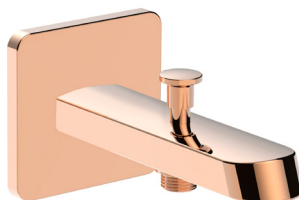

### Insignia

Spout With Diverter Rose Gold.

**RT5A087CRGK**

Rose Gold

Finishes:

RG