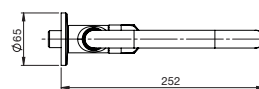

Atlas Sink Cock.
RT5A7690CA1
Chrome

Finishes: