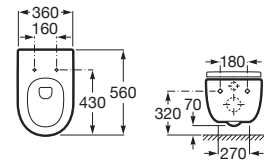

Wall Hung Water Closet with Fixing
Accessories, Size: 360x560x330 mm.

RS346247460 360 x 560 x 330 mm
White

UF Soft Closing Seat Cover.

RA801D12004
White

PP Soft Closing Seat Cover.

RE8012A2464
White

Finishes:

00