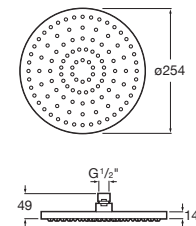

Raindream

Brass shower head for ceiling or wall installation. Rain function. Support kit / arm not included. Everlux finishes.

RF5B4050CNO 300 x 300 mm
Titanium Black

RF5B4050RGO
Rose Gold

Finishes:

METAL

Rainsense

Brass shower head for ceiling or wall installation. Rain function. Support kit / arm not included. Everlux finishes.

RF5B3950CNO ø 300 mm
Titanium Black

Finishes:

METAL

Rainsense

ø 250 mm
ABS shower head for ceiling or wall installation. Support kit / arm not included.

RF5B2250C00
Chrome

RF5B2250NB0
Matt black

Finishes:

ABS

Torrente

Torrente 400 Mm Rain Shower Round Shower.

RF5B9262CON
Chrome

Finishes:

Torrente

Torrente 300 Mm Rain Shower Round Shower.

RF5B9562CON
Chrome

Finishes: