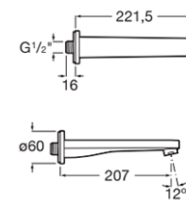

Escuadra

Escuadra Bath Spout Gold.

RT5253089G0

Gold

Finishes: