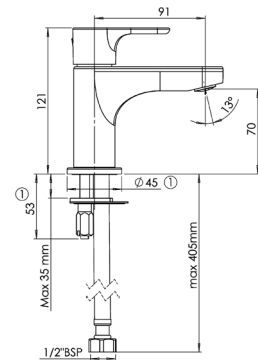

Round

Wall-mounted bath spout.

RT525310800
Chrome

Finishes:

L20 Pillar Cock.

RT5A4209CA1
Chrome

Finishes: