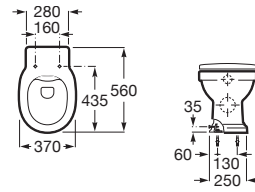

Single floorstanding Back To Wall Roca Rimless® WC with dual outlet option. Includes fixing kit.

RS3440A9000 370 x 560 x 400 mm
White

Soft-closing Supralit® seat and cover for toilet.

RA801B5200B
White

Finishes:

00