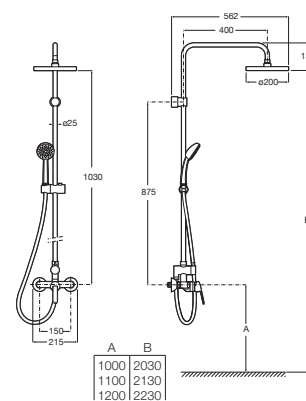

### Victoria Basic

Thermostatic shower column with fixed height, ø 200 mm shower-head, ø 100 mm hand-shower (1 function) and 1.5 m metal hose.

**RP5A9725C00**

Chrome

Finishes:

C0

**Deck-T Square**

Thermostatic shower column with shelf, adjustable in height - 800 mm to 1200 mm - and adjustable shower arm, with 360 x 240 mm shower-head, ø 130 mm hand-shower (4 functions) on sliding support, 1.75 m satin PVC hose and articulated handshower bracket.