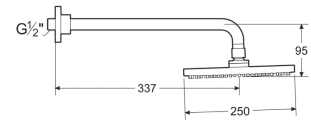

### Torrente

Torrente 250mm Round Shower & Wall Arm.

**RF5B9759CON**

Chrome

Finishes:

C0