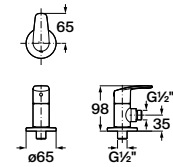

Monodin N Angle Valve.

RT5A8098CA1
Chrome

Finishes:

C0