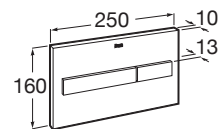

PL7 Dual

Dual flush operating plate for Roca ONE installation systems. Front activation. No tools required for installation. Matt finish.

RF890188207

Matt White

Finishes: