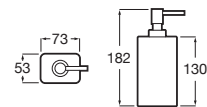

Countertop soap dispenser.

RA817673C60 53 x 73 mm
Matt white finish

RA817673C70 53 x 73 mm
Matt green

RA817673C80 53 x 73 mm
Matt grey

Finishes: