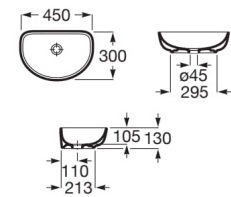

Optica

Over Counter Top Basin.

RS327C10100 450 x 300 x 130 mm
Onyx

RS327C10658 450 x 300 x 130 mm
Beige

RS327C10668 450 x 300 x 130 mm
Coffee

Finishes: