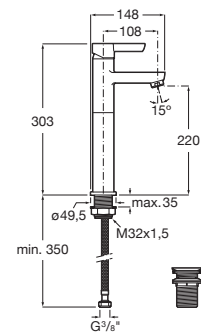

Saona Basin Mixer High Neck Smooth Body.

RT5A377AC0H
Chrome

Finishes: