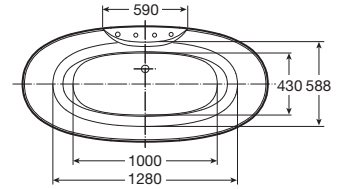

Virginia

Oval free-standing acrylic bathtub with faucet.

RW248218000 1700 x 800 mm
White

Finishes:

00

ACRYLIC

Virginia

Oval free-standing acrylic bathtub.

RW248217000 1700 x 800 mm
White

Finishes:

00

ACRYLIC