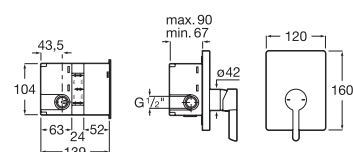

Saona Concealed Shower Mixer.

RT5A2C7AC0K
Chrome

Finishes:

C0