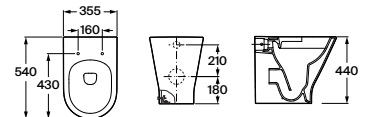

Rimless Back To Wall WC with Dual Outlet Options, Fixing Accessories, P Trap - 180 mm or S Trap 95-125 mm.

RS3470N246R 355 x 540 x 440 mm
White

Round PP Soft Closing Seat Cover for Nexo Wall Hung WC.

RE80N612461
White

Finishes:

00