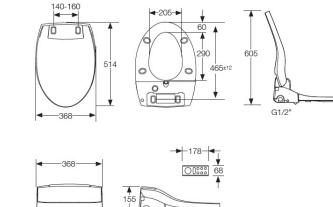

L-series Premium Elongated Multiclean Seat Cover with Remote Control, Bidet Nozzles, Adjustable Air/Water/Seat Temperature, Fixing Accessories.

RA804009005 368x514x155 mm
White

Finishes: