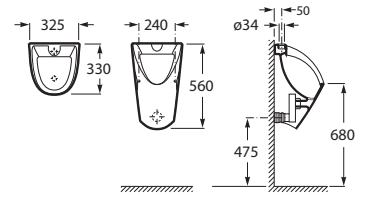

Chic

Wall Mounted Top Inlet Urinal with Fixing Accessories, Size: 325x330x560 mm.

RS35945L460 325 x 330 x 560 mm
White

Finishes: