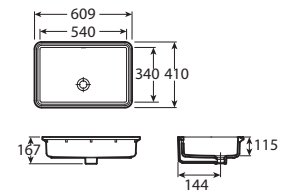

Sofia

Under-countertop basin.

RS32772500C 609 x 410 x 167 mm
White

Finishes: