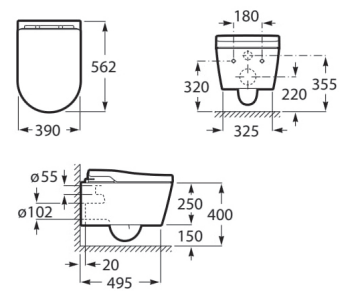

In-Wash® Inspira

Wall-hung smart toilet. Roca Rimless®, seat and cover with washing and drying function included. Needs power supply. Duplo WC One Smart installation system (RA8900780CE) recommended.

RS803060001 390 x 562 x 476 mm
White

Finishes:

00