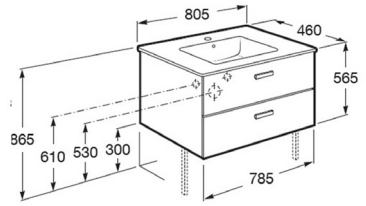

Victoria Basic

Base Unit with two drawers and basin.

RA855852806 805 x 460 x 565 mm
White

Finishes:

806

Wall-hung ceramics basin with one pierced taphole. Faucet not included.

RS325394460 520 x 410 x 195 mm
White

Semi Pedestal with Fixing Accessories.

RS336312460 215 x 295 x 345 mm
White

Long Pedestal-White.

RS337461460 205 x 175 x 700 mm
White

Finishes:

00