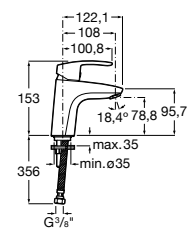

Single lever. Divertor Body with R 37 valve.

**RT5258433A1**  
Chrome

Finishes:

Monodin N Basin Mixer Cold Start Smooth  
Body.

**RT5A3298CON**  
Chrome

Finishes:

Monodin N Basin Mixer Cold Start With Pop  
Up.