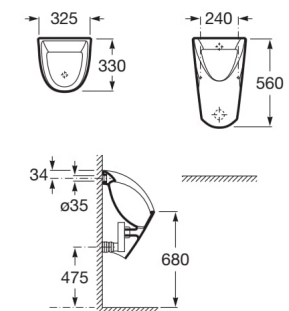

Chic

Wall Mounted Back Inlet Urinal with Fixing Accessories, Size: 325x330x560 mm.

RS35945J460 325 x 330 x 560 mm
White

Finishes:

00