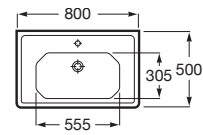

Wall-hung ceramics basin with one pierced taphole. Faucet not included.

RS3270A0000 800 x 500 x 225 mm
White

Optional:

Ceramics full pedestal for basin. Fixing system not included.

RS3370A0000 295 x 280 x 690 mm
White

Finishes:

00