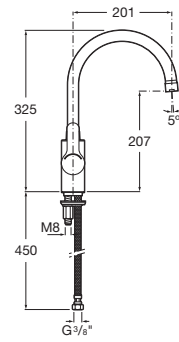

L20

Single-lever kitchen sink mixer with swivel spout, and flexible supply hoses. Cold start.

RT5A8409C00
Chrome

Finishes: