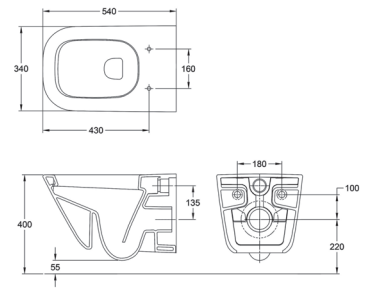

**RS346477460** 340 x 540 x 345 mm  
White

Square PP Soft Closing Seat Cover.

**RE801472464**

Square UF Soft Closing Seat Cover.

**RA801472003**

Finishes:

00

Wall Hung WC with Inbuilt Hi-JET, Fixing Accessories.