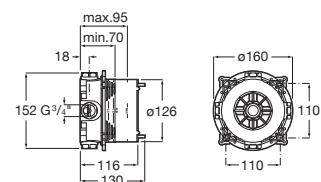

## Faucets / Insignia

Deck-mounted bath-shower mixer with 197 mm central spout, hand shower and 1,70 m flexible hose.

**RT5A093AC00**  
Chrome

Finishes: