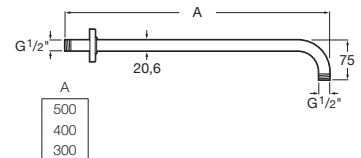

Wall arm

Wall arm for shower head. Compatible with RainDream and RainSense.

RF5B0250C00 400 mm
Chrome

RF5B0250CNO 400 mm
Titanium Black

RF5B0250RGO 400 mm
Rose Gold

RF5B0250NB0 400 mm
Matt black

RF5B0150C00 300 mm
Chrome

Finishes: