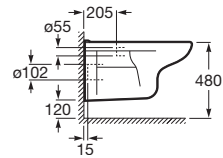

Access

Ceramics wall-hung WC with horizontal outlet. Fixing kit included. A compatible Roca installation system is required for the installation of wall-hung WCs.

RS346237000 360 x 700 x 380 mm
White

Seat and cover for toilet with front opening.
With stainless steel hinges.

RA801230004
White

Finishes:

00