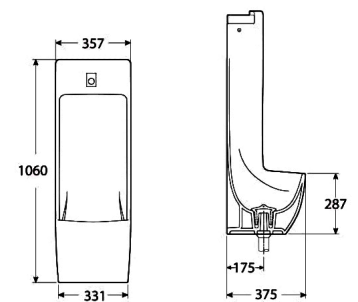

Chic

Wall Mounted Top Inlet Urinal with Fixing Accessories, Size: 325x330x560 mm.

RS35945L460 325 x 330 x 560 mm
White

Finishes:

The Gap

Wall Mounted Back Inlet Urinal with Fixing Accessories.

RS35364P460 325 x 270 x 510 mm
White

Finishes:

(1) Recommended disabled dimensions

Site

Power Operated Integrated Sensor Floor Mounted Back Inlet Urinal with Fixing Accessories.

RS35960E000 358 x 375 x 1060 mm
White

Finishes:

Site

Battery Operated Integrated Sensor Floor Mounted Back Inlet Urinal with Fixing Accessories.

RS35960B000 358 x 375 x 1060 mm
White

Finishes: