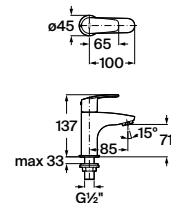

Monodin N Pillar Cock.

RT5A4298CA1
Chrome

Finishes:

C0