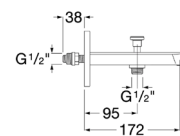

Escuadra

Bath spout with diverter Titanium black.

RT5A087CCNK

Titanium Black

Finishes: