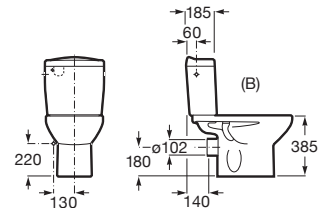

Bathroom collections / Victoria

Ceramics close-coupled WC with horizontal outlet. Includes fixing system. P Trap -180 mm

RS342395460 370 x 665 x 780 mm
White

Dual flush 6/3L WC cistern with bottom inlet. Includes fixing system, feeding mechanism and discharge mechanism.

RS34139X460 385 x 180 x 430 mm
White

Floor Mounted Couple Closet WC with Fixing Accessories, S Trap - 220 mm.

RS3424B3460 370 x 665 x 780 mm
White

Soft-close Seat & Cover PP.

RE80P397001

Regular Seat & Cover PP.

RE80P396001

Finishes:

00