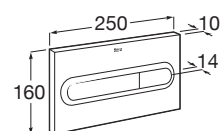

Roca installation systems / Dual operating plates

PL1 Dual

Dual flush operating plate for Roca ONE installation systems. Front activation. No tools required for installation.

RE890195000

White finish

RE890195001

Chrome finish

RE890195002

Grey finish

Finishes: