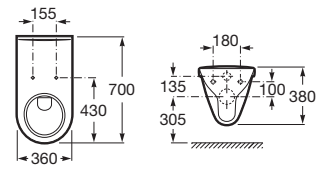

Access

Ceramics wall-hung WC with horizontal outlet. Fixing kit included. A compatible Roca installation system is required for the installation of wall-hung WCs.

RS346237000 360 x 700 x 380 mm
White

Seat and cover for toilet with front opening.
With stainless steel hinges.

RA801230004
White

Finishes:

00