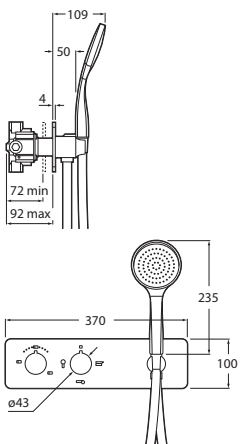

Puzzle-T

Built-in thermostatic mixer with 3 way diverter for shower, L90 handshower and fixed bracket. In stainless steel.

RT5A2805C00
Chrome

Finishes: