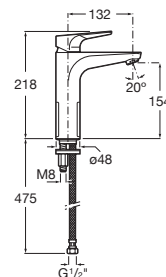

Atlas mezzo plus spout basin mixer smooth body.

RT5A3D90C2N
Chrome

Finishes: