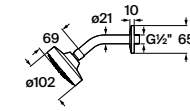

Torrente

Torrente 100mm 5 Fn. Oh Shower With Arm.

RF18701A1
Chrome

Finishes: