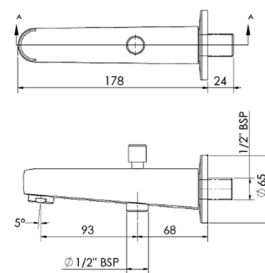

Faucets / Spouts

Spout with diverter round flange.

RT5A1603CA1
Chrome

Finishes:

C0