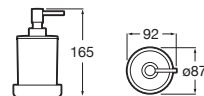

Finishes:

Over countertop gel dispenser.

RA817026001
Chrome

RA817026CN0
Titanium Black

RA817026RG0
Rose Gold

RA817026NM0
Brushed Black