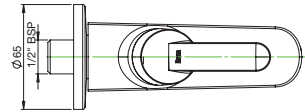

Victoria N Two Way Bib Cock.

RT5A9325CA1
Chrome

Finishes:

C0