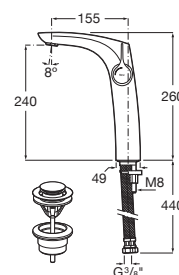

Single-lever basin mixer with high-neck, smooth body, flexible supply hoses and click clack waste. Cold Start.

RT5A3A3AC00
Chrome

Single-lever basin mixer with high-neck, smooth body and flexible supply hoses. Click clack waste not included. Cold start.

RT5A3C3ACN0
Titanium Black

RT5A3C3ARG0
Rose Gold

Finishes: