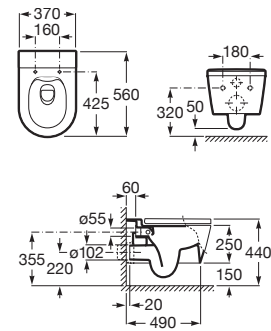

Bathroom collections / Inspira

Ceramics wall-hung Roca Rimless® WC P-trap. Includes fixing kit. A compatible Roca installation system is required for the installation of wall-hung WCs.

RS346527000 370 x 560 x 390 mm
White

RS346527640 370 x 560 x 390 mm
Onyx

RS346527650 370 x 560 x 390 mm
Beige

RS346527660 370 x 560 x 390 mm
Coffee

Soft-closing Supralit® seat and cover for toilet. Quick removal.

RA80152200B
White

RA80152264B
Onyx

RA80152265B
Beige

RA80152266B
Coffee

Finishes: