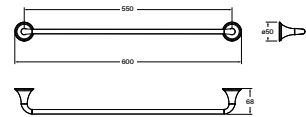

Lure towel rail.

RA816070165
Chrome

Finishes:

00