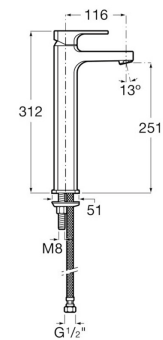

Escuadra Basin Mixer High Neck.

RT5A3420C0N
Chrome

RT5A3420G0N
Gold

RT5A3420NMN
Brushed Black

Finishes: