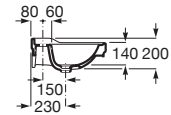

Wall-hung ceramics basin with one pierced taphole. Faucet not included.

RS3270A0000 800 x 500 x 225 mm
White

Optional:

Ceramics full pedestal for basin. Fixing system not included.

RS3370A0000 295 x 280 x 690 mm
White

Finishes:

00