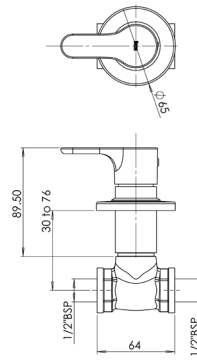

L 20 Csc 1/2".
RT5A1509CA1
Chrome

Finishes: