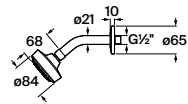

Torrente

Torrente 80mm Oh Shower With Arm.

RF18600A1

Chrome

Finishes: