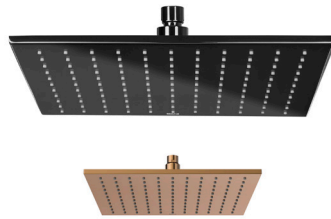

Raindream

Brass shower head for ceiling or wall installation. Rain function. Support kit / arm not included. Everlux finishes.

RF5B4050CNO 300 x 300 mm
Titanium Black

RF5B4050RGO
Rose Gold

Finishes: