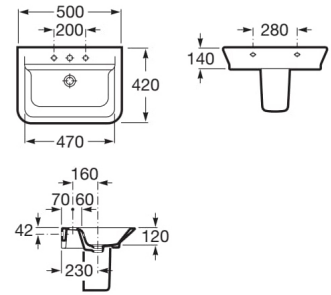

## Ceramic finishes

00  
Glossy White

Wallhung Basin 500 mm.

**RS327476460** 500 x 420 x 170 mm  
White

Semi-pedestal.

**RS337471460** 195 x 300 x 295 mm  
White

Finishes:

00