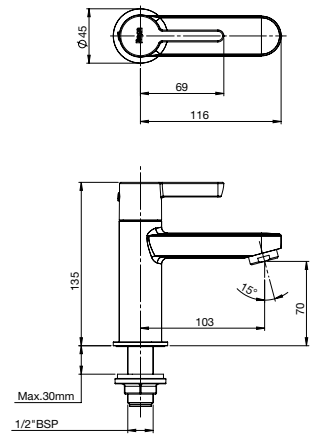

Faucets / Saona

Saona Pillar Tap.

RT5A427ACA1
Chrome

Finishes: