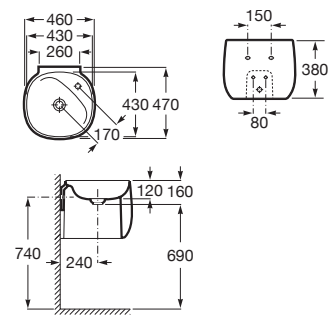

Bathroom collections / Beyond

Wall-hung totem Fineceramic® basin. With universal waste coupling and ceramic plug Ø 72 mm. Faucet not included.

- **RS3270B1000** 460 x 470 x 380 mm
  White
- **RS3270B1660** 460 x 470 x 380 mm
  Coffee
- **RS3270B1650** 460 x 470 x 380 mm
  Beige
- **RS3270B1640** 460 x 470 x 380 mm
  Onyx

Finishes: