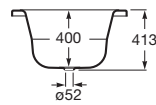

Swing Plus

Rectangular steel bath with anti-slip base, headrest and grips (3.5 mm width steel sheet).

RW236655000 1800 x 800 mm
White

Finishes:

00