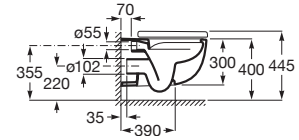

Ceramics wall-hung Roca Rimless® WC
P-trap and hidden fixations. A compatible
Roca installation system is required for the
installation of wall-hung WCs.

RS34624L000 360 x 560 x 330 mm
White

Supralit Soft Closing Seat Cover.

RA8012AC00B
White

UF Soft Closing Seat Cover.

RA801D12004
White

PP Soft Closing Seat Cover.

RE8012A2464
White

Finishes:

00