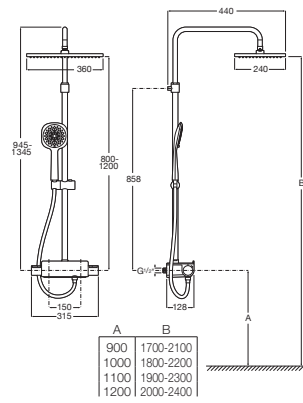

Deck-T Square

Thermostatic shower column with shelf, adjustable in height - 800 mm to 1200 mm - and adjustable shower arm, with 360 x 240 mm shower-head, ø 130 mm hand-shower (4 functions) on sliding support, 1.75 m satin PVC hose and articulated handshower bracket.

RP5A9C88C00
Chrome

Finishes:

C0