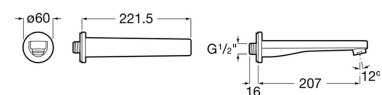

### Escuadra

Escuadra Bath Spout Brushed Black.

**RT5253089NM**

Brushed Black

Finishes:

NM

**170mm Wall Spout**

170mm wall spout with divertor & flange.