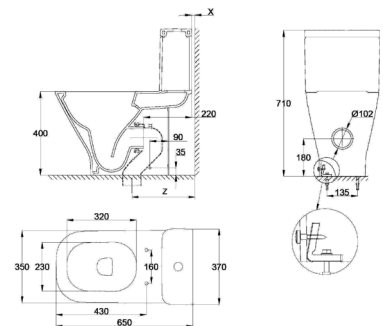

Rimless One Piece WC with UF Soft Closing Slim Seat Cover, Fixing Accessories, S Trap-220 mm (with Trap Converter Pipe).

RS34947G460 370 x 650 x 710 mm
White

Finishes:

00