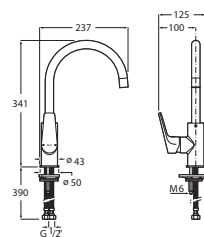

Vela

Kitchen sink mixer.

RT5A841EC00
Chrome

Finishes: