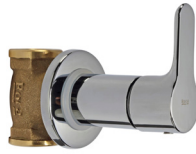

Finishes:

L20 2 Way Bib Cock.

**RT5A9309CA1**  
Chrome

Finishes:

L 20 Csc 1/2".  
**RT5A1509CA1**  
 Chrome

Finishes:

L20 Sink Cock.  
**RT5A7909CA1**  
 Chrome

Finishes: