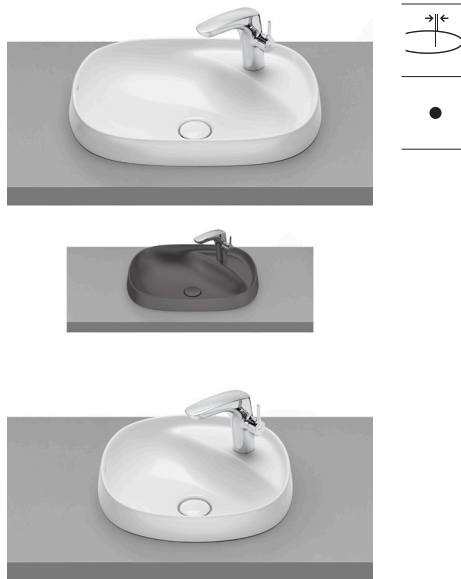

In countertop Fineceramic® basin. With universal waste coupling and ceramic plug Ø 72 mm. Faucet not included.

RS3270B6000 585 x 450 x 160 mm
White

RS3270B6640 585 x 450 x 160 mm
Onyx

RS3270B7000 450 x 450 x 160 mm
White

Finishes: