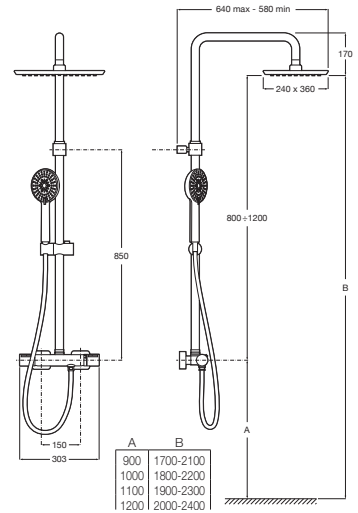

Even-T Square

Thermostatic shower column.

RP5A2080C00
Chrome

Finishes:

C0