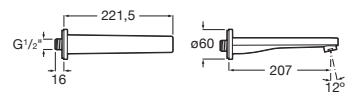

Square

Wall-mounted bath spout.

RT525308900

Chrome

Finishes: