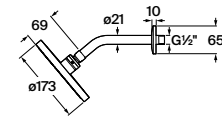

Torrente

Torrente 175mm Rain Oh Shower & Swr Arm.

RF21000A1
Chrome

Finishes: