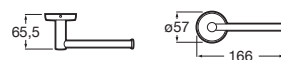

Accessories collections / Twin

Toilet roll holder without cover (Can be installed with screws or adhesive).

RA816712001
Chrome

Finishes:

00