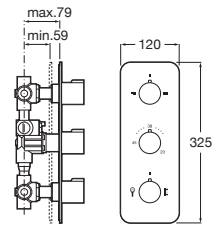

Puzzle-T

Thermostatic built-in shower mixer with 4 way diverter. In stainless steel.

RT5A2878C00
Chrome

Finishes: