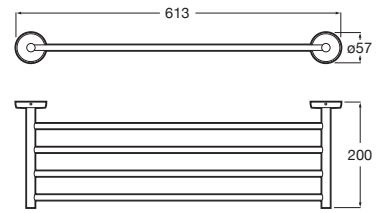

Towel rack.

RA816707001
Chrome

Finishes:

00

Towel rail (Can be installed with screws or adhesive).

RA816710001 600 mm
Chrome

Finishes:

00