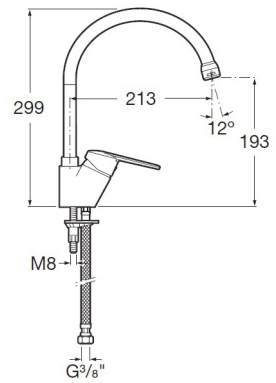

Victoria New Deck Mounted Sink Mixer
High-Spout.

RT5A8425C00
Chrome

Finishes: