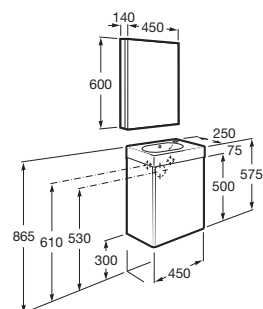

Pack - Base unit, basin and cabinet mirror.

RA855866806 450 x 250 x 575 mm
White

Finishes:

806