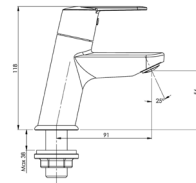

Victoria Pillar Cock.

RT5A4225CA1
Chrome

Finishes: