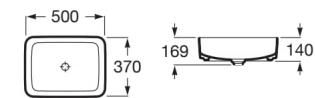

**RS327530000** 500 x 370 x 140 mm  
White

**RS327530640** 500 x 370 x 140 mm  
Onyx

**RS327530650** 500 x 370 x 140 mm  
Beige

**RS327530660** 500 x 370 x 140 mm  
Coffee

Finishes:

00 64 65 66

Over countertop Fineceramic® Soft basin.  
Includes waste coupling with ceramic plug.  
Faucet not included.