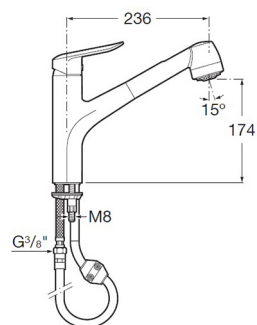

Basin Mixer Without Pop-up.

**RT5A3127CA1**  
Chrome

Finishes:

Sink Mixer With Rinse Spray.

**RT5A8127C00**  
Chrome

Finishes:

Sink Mixer With Swivel Spout.

**RT5A8727C00**  
Chrome