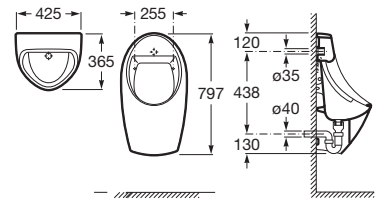

Euret

Ceramics urinal with back inlet. Includes trap, fixing kit and drain plug.

RS35945F000 425 x 365 x 797 mm
White

Ceramics urinal with top inlet. Includes trap, fixing kit and drain plug.

RS35945H000 425 x 365 x 797 mm
White

Finishes:

00