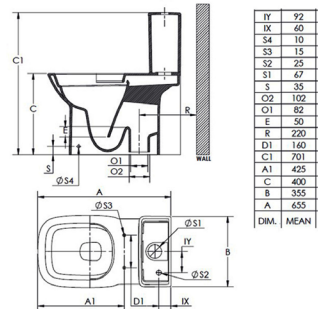

Rimless Single Piece S Trap 220 mm with PP soft close seat cover, Fixing accessories included.

RS349992000 355 x 655 x 700 mm
White

Finishes:

00