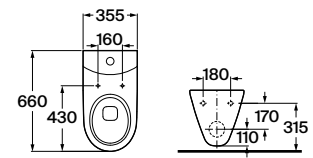

Couple closet Bowl with horizontal outlet, P trap.

RS346307460 355 x 645 x 365 mm
White

Ceramic Cistern with Dual Flush mechanism For WH Coupled Closet.

RS341307000
White

Soft-close Seat & Cover PP.

RE80P397001

Regular Seat & Cover PP.

RE80P396001

Finishes:

00