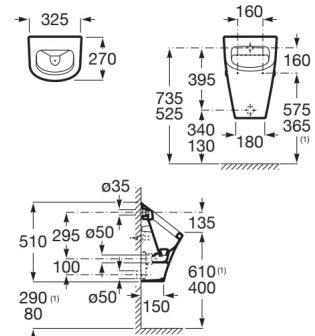

The Gap

Wall Mounted Back Inlet Urinal with Fixing Accessories.

RS35364P460 325 x 270 x 510 mm
White

Finishes:

(1) Recommended disabled dimensions

Site

Power Operated Integrated Sensor Floor Mounted Back Inlet Urinal with Fixing Accessories.

RS35960E000 358 x 375 x 1060 mm
White

Finishes: