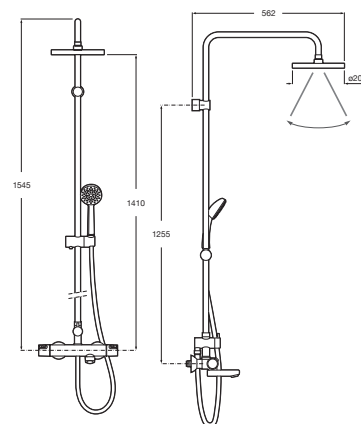

### Victoria Basic

Thermostatic shower column with fixed height, ø 200 mm shower-head, ø 100 mm hand-shower (1 function) and 1.5 m metal hose.

**RP5A9725C00**

Chrome

Finishes:

C0

**Deck-T Square**

Thermostatic shower column with shelf, adjustable in height - 800 mm to 1200 mm - and adjustable shower arm, with 360 x 240 mm shower-head, ø 130 mm hand-shower (4 functions) on sliding support, 1.75 m satin PVC hose and articulated handshower bracket.