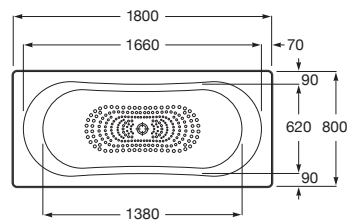

Swing Plus

Rectangular steel bath with anti-slip base, headrest and grips (3.5 mm width steel sheet).

RW236655000 1800 x 800 mm
White

Finishes:

00