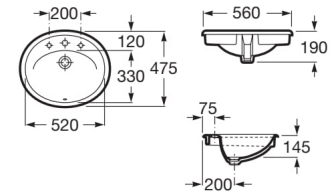

Java

Java In Counter Top Basin with Tap Hole.

RS327863460 560 x 475 x 190 mm
White

Finishes:

00