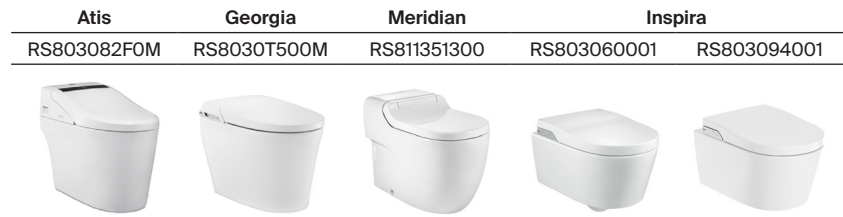

Smart Toilets Functionalities

	Atis	Georgia	Meridian	Inspira	Inspira	
	RS803082FOM	RS8030T500M	RS811351300	RS803060001	RS803094001	
Product basic information	Trap type and Distance	S Trap - 305 mm	S Trap - 305 mm	S Trap - 305 mm	P Trap	P Trap
	Size of product	390x730x575 mm	387x682x455 mm	403x671x518 mm	390x562x476 mm	385x585x480 mm
	Glazing					Supraglaze
	Colors	White	White	White/Grey	White	White
Remote Control	Wireless remote control	●	●	●	●	●
	Multi user setting	●	●	●		
Flushing performance	Auto flushing	●	●	●		
	Remote operated dual & Single flushing	●	●	●		●
	Power failure flushing	●	●	●	● (Duplo smart required)	●
	Flushing rate LPF	4.8(4.2/6) LPF	3/4.5 LPF	3/4.8 LPF	3/4.5 LPF	3/4.5 LPF
	Type of Rim and Flushing	Box rim / Siphonic jet	Rimless / Syphonic jet	Box rim / Wash down	Rimless / Wash down	Vortex Rimless / Wash down
	Flushing system	With tank	-	With tank	Roca Duplo Smart Concealed Tank	In-Tank Pump
	Minimum dynamic Water Pressure and flow rate	0.7 - 8 Bar	1.5 - 7.5 Bar	0.7-7.5 Bar	0.5-9 Bar	0.5 - 9 Bar
	Pre-flushing			●		
	Night Light(Bowl / Ambience)	● / ○	● / ○	● / ○	● / ○	● / ○
	Auto opening and closing	●	●	●		
E. Bidet Function	Seat cover opening & closing by Remote	●	●	●		
	No. of nozzles	1	1	1	1	1
	Front and Rear wash	●	●	●	●	●
	Oscillating mode - Nozzle	●	●	●	●	●
	Adjustable nozzle position	● (5 levels)	● (5 levels)	● (5 levels)	● (5 levels)	● (5 levels)
	Adjustable Water pressure	● (5 levels)	● (5 levels)	● (5 levels)	●	●
	Adjustable Water Temperature	●	33 / 36 / 39°C	● (5 levels)	33 / 36 / 39°C	33 / 36 / 39°C
	Air Dryer	●	●	●	●	●
	Adjustable Air Temperature	●	● (Normal to 55°C)	● (5 levels)	40°, 50°, 60°C	40°, 50°, 60°C
	Adjustable seat Temperature	●	34 / 37 / 40°C	● (5 levels)		
	Instant water heating	●	●	●	●	●
	Pulsating cleaning			●		
	Auto deodorization	●	●	●		
	User Detection					
	Enema cleaning		●			
Hygiene	Anti Bacterial Nozzle / Seat cover / Glaze	● / ● / ●	● / ● / ●	● / ● / ●	● / ● / ●	● / ● / ●
	UV light to nozzle			●		
	Water Filter	●	●	●	●	●
Smart / Side panel	Self cleaning - Nozzle	●	●	●	●	●
	Flush operation	●	●	●		●
	Nozzle operation	●	●	●	●	●
	Seat temperature					
	Night Light					
	Dryer operation	●	●		●	●
Power	Power saving mode	●	●	●	●	●
	Power Rating	220-240V AC, 50-60Hz	220-240V AC, 50-60Hz	220-240V AC, 50-60Hz	220-240V, 50- 60Hz	220-240V, 50- 60Hz
	Max. power input	1200-1500 W	1020 W	1130 W	1700 W	1700 W
Others	App / IoT			●		
	Flush by Foot Sensor					
	Hidden Connection