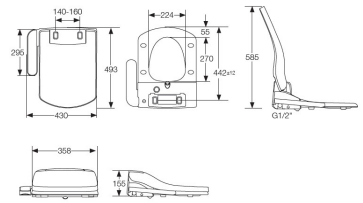

L-series Basic Square Multiclean Seat Cover with Side Panel, Bidet Nozzles, Adjustable Water/Seat Temperature, Fixing Accessories.

RA804011005 430x493x155 mm
White

Finishes:

00