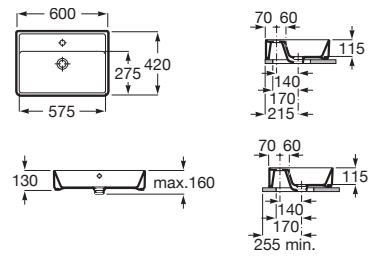

Bathroom collections / The Gap

Rectangular Over Counter Top Basin with Tap Hole.

RS3270MN000 600 x 420 x 130 mm
White

Finishes:

00