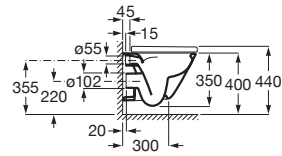

Bathroom collections / The Gap

Ceramics Rimless Compact wall-hung WC. Includes fixing kit. A compatible Roca installation system is required for the installation of wall-hung WCs.

RS34647A000 350 x 480 x 350 mm
White

Square Soft Closing UF Slim Seat Cover for Gap Compact Wall Hung WC

RA801732001

Finishes:

00