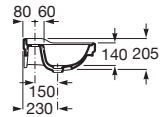

Wall-hung ceramics basin with fixing system. One pierced taphole. Faucet not included.

RS3270A1000 650 x 480 x 225 mm
White

Optional:

Ceramics full pedestal for basin. Fixing system not included.

RS3370A0000 295 x 280 x 690 mm
White

Finishes:

00