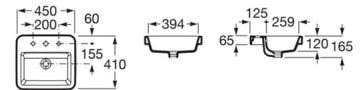

Semi Insert Basin With Taphole.

RS32747Y460 450 x 410 x 165 mm
White

Finishes:

00