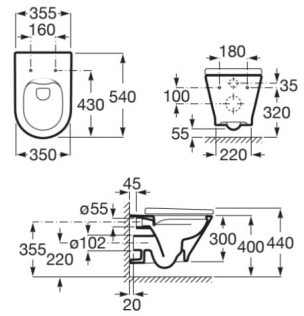

Ceramics wall-hung Roca Rimless® WC and hidden fixations. A compatible Roca installation system is required for the installation of wall-hung WCs.

RS3460NL460 355 x 540 x 345 mm
White

Soft-closing Supralit® seat and cover for toilet.
Quick removal.

RA801D12001
White

UF Slim soft-closing and quick removal seat and cover for toilet.

RA801D12003
White

Finishes:

00