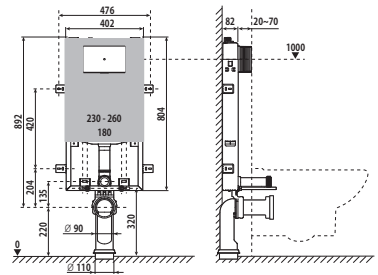

Slendra Neo

Slim Concealed Cistern with Wall Mounting Half Frame with Drainage Pipe, Installation Kit.

RE890010110

N