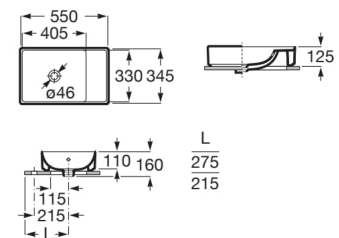

FINECERAMIC Over Counter Top Basin without Tap Hole.

RS32768CS00 550 x 345 x 125 mm
White

Finishes: