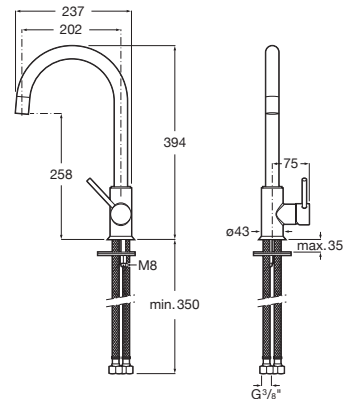

Etna

Etna Kitchen Sink Mixer Black.

RT5A7B09CN0

Matte Black

Finishes: