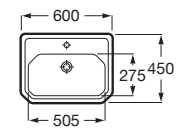

In countertop ceramics basin with one pierced taphole. Faucet not included.

RS3270A5000 600 x 450 x 200 mm
White

Finishes:

00