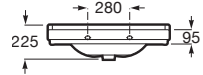

Wall-hung ceramics basin with one pierced taphole. Faucet not included.

RS3270A0000 800 x 500 x 225 mm
White

Optional:

Ceramics full pedestal for basin. Fixing system not included.

RS3370A0000 295 x 280 x 690 mm
White

Finishes:

00