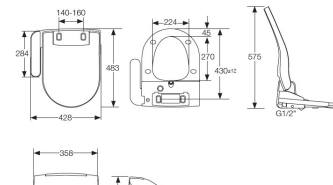

L-series Basic Round Multiclean Seat Cover with Side Panel, Bidet Nozzles, Adjustable Water/Seat Temperature, Fixing Accessories.

RA804010005 428x483x155 mm
White

Finishes: