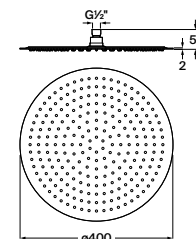

Torrente

Torrente 400 Mm Rain Shower Round Shower.

RF5B9262CON
Chrome

Finishes: