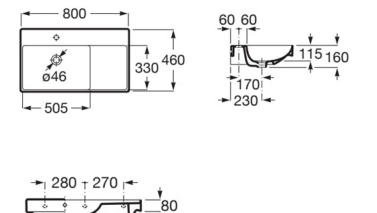

**RS327688S00** 800 x 460 x 160 mm  
White

Finishes:

00

FINECERAMIC Wall Hung Basin with Fixing Accessories.

**RS327689S00** 800 x 460 x 160 mm  
White

Finishes:

00

Standard Rimless Wall Hung Water Closet with Fixing Accessories.