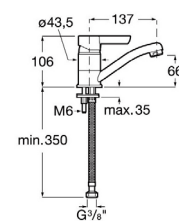

Saona Gooseneck Kitchen Mixer.

RT5A897AC0H
Chrome

Finishes:

C0