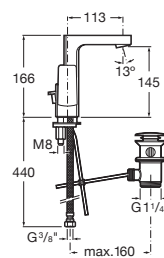

Single-lever basin mixer with integrated lateral handle, pop-up waste and flexible supply hoses. Cold start.

RT5A4001C00
Chrome

Finishes: