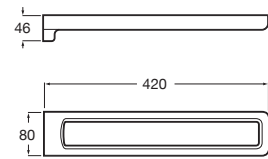

Double towel rail.

RA817031001
Chrome

RA817031CN0
Titanium Black

RA817031RG0
Rose Gold

RA817031NM0
Brushed Black

Finishes: