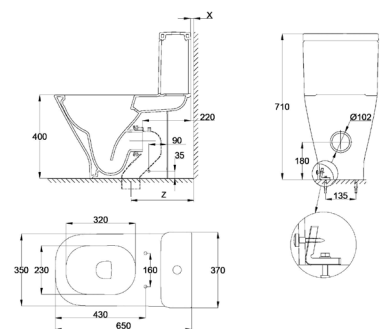

**RS34947F460** 370 x 650 x 710 mm  
White

Finishes:

00

Ceramics wall-hung Roca Rimless® WC and hidden fixations. A compatible Roca installation system is required for the installation of wall-hung WCs.

**RS3460NL460** 355 x 540 x 345 mm  
White