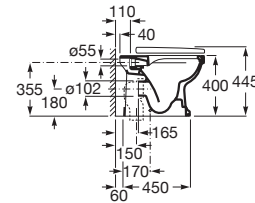

Single floorstanding Back To Wall Roca Rimless® WC with dual outlet option. Includes fixing kit.

RS3440A9000 370 x 560 x 400 mm
White

Soft-closing Supralit® seat and cover for toilet.

RA801B5200B
White

Finishes:

00