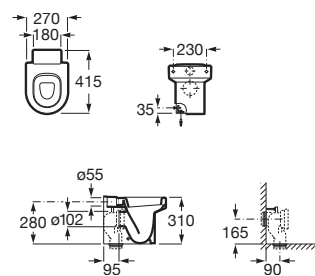

Happening

Back to wall bowl with dual outlet for children's WC with high cistern, built-in cistern or flush valve. Includes fixing kit and connecting plug.

RS347115000 270 x 415 x 310 mm
White

Foam seat for children's WC with polyamide hinges.

RA801116714
Yellow

RA801116004
White

Finishes: