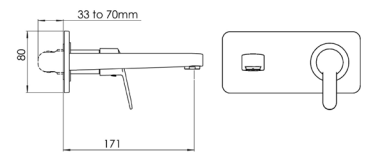

Victoria Wall Mounted Pillar Cock Upper Trim.

RT5A6525CA1
Chrome

Concealed Pillar Cock Body.

RT52527403CA1
Chrome

Finishes: