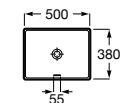

Semi Insert Basin.

RS32768K00C 500 x 380 x 168 mm
White

Finishes:

00

N