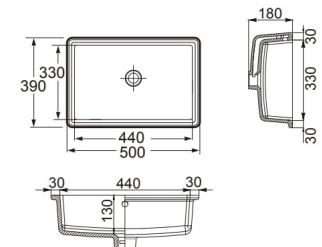

Sofia

Under Counter Basin with Fixing Accessories.

RS327723460 500 x 390 x 180 mm
White

Finishes: