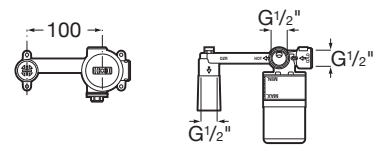

Concealed part for wall mixer.

RT5E3501C00

Chrome

RT5E3501CN0

Titanium Black

RT5E3501RG0

Rose Gold

RT5E3501NB0

Matt Black

Finishes: