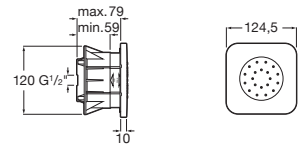

### Puzzle

Concealed swivel jet with 1 function for shower spaces.

**RF5B3778C00**

Chrome

Finishes:

C0