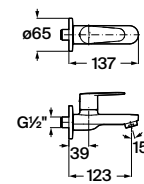

Bib cock.

RT5A784FCA1
Chrome

Finishes: