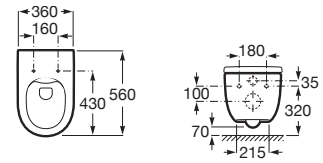

00

Wall Hung Water Closet with Fixing  
Accessories, Size: 360x560x330 mm.

**RS346247460** 360 x 560 x 330 mm  
White

UF Soft Closing Seat Cover.

**RA801D12004**  
White

PP Soft Closing Seat Cover.

**RE8012A2464**  
White