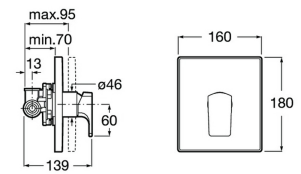

**RT5A2220CON** 150 mm  
Chrome

Single-lever built-in shower mixer.

**RT5A2220GON** 150 mm  
Gold

Single-lever built-in shower mixer.

**RT5A2220NMN** 150 mm  
Brushed Black

Finishes:

Escuadra Wall Mixer With Hand Shower.