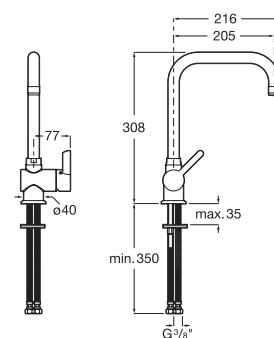

Saona Kitchen Mixer.

RT5A847AC0H
Chrome

Finishes:

C0