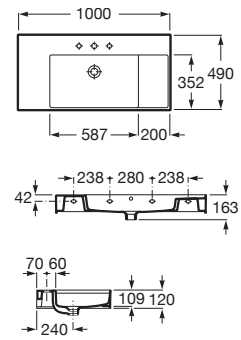

Fineceramic® wall-hung or vanity basin.
Faucet not included.

RS32752A000 1000 x 490 x 120 mm
White

Finishes:

00