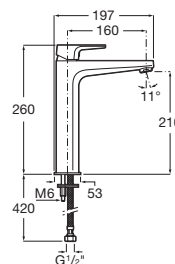

Single-lever high-neck basin mixer with click-clack waste.

RT5A371EC00 260 mm
Chrome

Finishes: