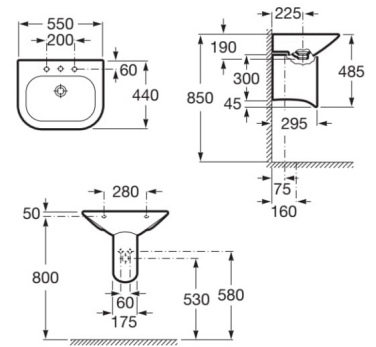

**RS327642000** 550 x 440 x 190 mm  
White

Vitreous china Semi pedestal with Fixing accessories.

**RS337611000**

Ceramics wall-hung Rimless WC P-trap. Includes fixing kit. A compatible Roca installation system is required for the installation of wall-hung WCs.