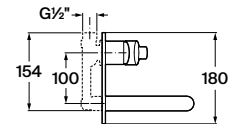

Victoria Concealed Basin Mixer Upper Trim.

RT5A3R25CA1
Chrome

Universal Concealed Basin Mixer Body.

RT5E3502CA1
Chrome

Finishes: