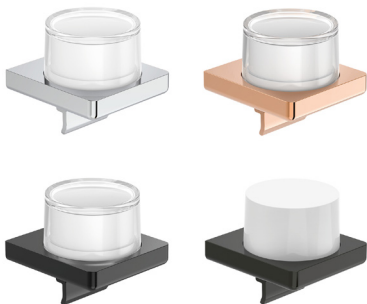

Wall-mounted gel dispenser.

RA817037001
Chrome

RA817037CN0
Titanium Black

RA817037RG0
Rose Gold

RA817037NM0
Brushed Black

Finishes: