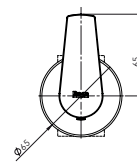

Atlas Upper Trim - Chrome.

RT5A1590CA1
Chrome

Finishes: