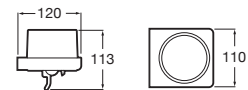

Wall-mounted gel dispenser.

RA817037001
Chrome

RA817037CN0
Titanium Black

RA817037RG0
Rose Gold

RA817037NM0
Brushed Black

Finishes: