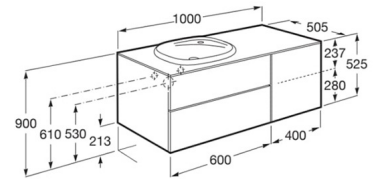

**RA851389402** 1000 x 505 x 525 mm  
Oak

Finishes:

806 402

Unik - Base unit with two drawers and Fineceramic® basin. Basin and faucet not included.

**RA851357806** 800 x 505 x 525 mm  
White

**RA851357402** 800 x 505 x 525 mm  
Oak