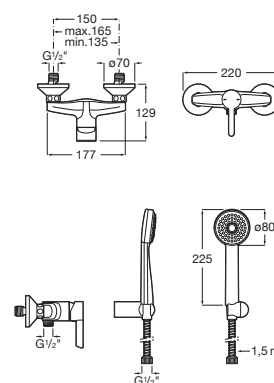

Finishes:

Saona high flow Diverter concealed body.

**RT5252302CA1**  
Chrome

Finishes:

Saona Wall-mounted Bath-shower Mixer W/ Accessories.

**RT5A2A7AC0K**  
Chrome

Finishes:

C0