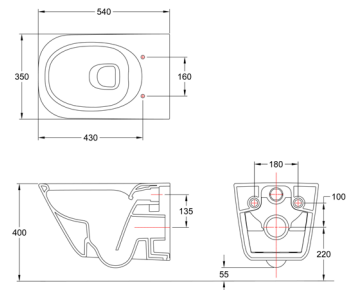

Rimless Wall Hung WC with Fixing Accessories.

RS34647L460 350 x 540 x 345 mm
White

UF Soft Closing Seat Cover.

RA801472003
White

PP Soft Closing Seat Cover.

RE801472464
White