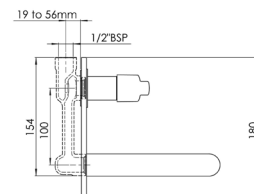

Victoria Wall Mounted Pillar Cock Upper Trim.

RT5A6525CA1
Chrome

Concealed Pillar Cock Body.

RT52527403CA1
Chrome

Finishes: