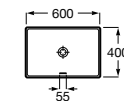

Semi Insert Basin.

RS32768M00C 600 x 400 x 168 mm
White

Finishes:

00

N