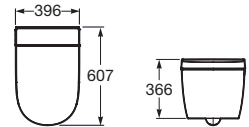

In-Wash® Ona

Rimless Wall Hung WC with Bidet Nozzles, Adjustable Seat/Air/Water Temperature, Fixing Accessories. Needs power supply. (Compatible with Duplo One Smart Concealed tank - RA8900780CE)

RS80313F002 396 x 607 x 461 mm
White

Finishes: