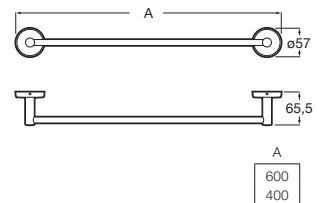

Towel rail (Can be installed with screws or adhesive).

RA816710001 600 mm
Chrome

Finishes:

00