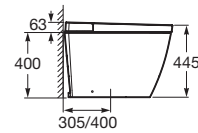

**RS803136002** 396 x 667 x 463 mm  
White

Finishes:

**In-Wash® Ona**

Rimless Wall Hung WC with Bidet Nozzles, Adjustable Seat/Air/Water Temperature, Fixing Accessories. Needs power supply. (Compatible with Duplo One Smart Concealed tank - RA8900780CE)