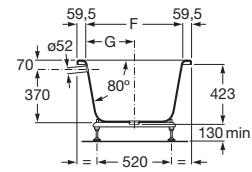

A	B	C	D	E	F	G
1800	800	1198	522	1663	681	328
1700	750	1096	472	1563	631	303

Duo Plus

Rectangular steel bath with anti-slip base (3.5 mm width steel sheet).

RW221670000 1800 x 800 mm
White

Finishes:

00