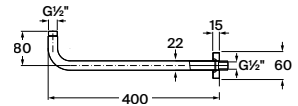

Shower solutions / Arms

Torrente

Torrente 400 Mm Round Shower Arm.

RF525883100
Chrome

Finishes: