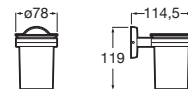

Wall-mounted tumbler holder and glass (Can be installed with screws or adhesive).

RA816705001
Chrome

Finishes:

00