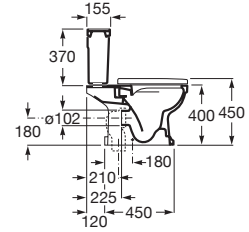

Bathroom collections / Carmen

Ceramics Couple Closet Roca Rimless® WC with dual outlet. Includes evacuation elbow and fixing system.

RS3420A7000 415 x 670 x 770 mm
White

Dual flush 4.5/3L WC cistern with bottom inlet. Includes fixing system, feeding mechanism and discharge mechanism.

RS3410A1000 415 x 155 x 370 mm
White

Soft-closing Supralit® seat and cover for toilet.

RA801B5200B
White

Finishes:

00