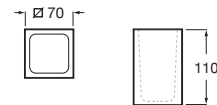

Over countertop glass.

RA816860012
Black

RA816860009
White

RA816860013
Blue

Finishes: