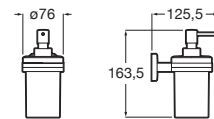

Wall-mounted gel dispenser (Can be installed with screws or adhesive).

RA816678001
Chrome

Finishes:

01