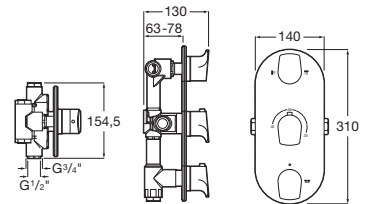

Built-in thermostatic shower 3-way mixer.

RT5A2I90C00
Chrome

Finishes: