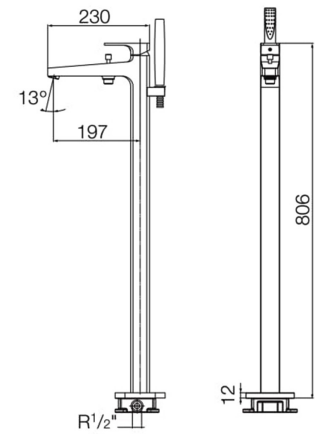

## Faucets / Escuadra

Escuadra Free-standing bath-shower mixer with automatic diverter, 1.70 m flexible shower hose and handshower.

**RT5A2720C0N**  
Chrome

Finishes:

Wall-Mounted Basin Mixer Upper Trim.

**RT5A3L20C00**  
Chrome