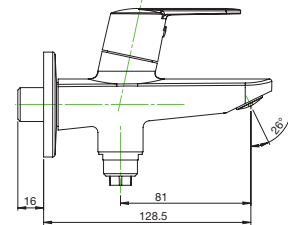

Victoria N Two Way Bib Cock.

RT5A9325CA1
Chrome

Finishes:

C0