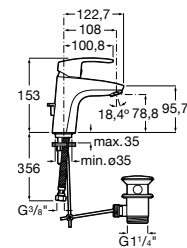

Monodin N Basin Mixer Cold Start With Pop
Up.

RT5A3098CON
Chrome

Finishes: