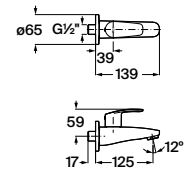

Faucets / Monodin

Monodin N Bib Tap.

RT5A7898CA1
Chrome

Finishes:

C0