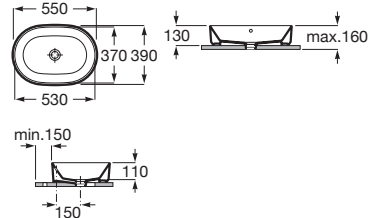

Over countertop ceramics basin. Faucet not included.

RS3270Y1000 550 x 390 x 130 mm
White

Finishes:

00