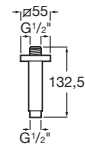

Ceiling arm

Ceiling arm for shower head.

RF5B1050C00 100 mm
Chrome

Finishes: