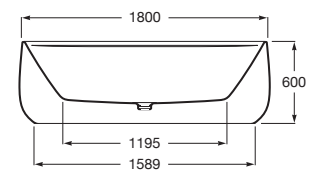

Beyond

Oval Surfex® freestanding bath. Includes click clack waste and siphon with Surfex® cover. With tapholes (faucet not included). Recommended faucet: A5A183AC00 Insignia Deck-mounted bath-shower mixer.

RW248453000 1800 x 900 mm
White

Finishes:

N

SURFEX®

Beyond

Surfex Bath Tub without Tap Hole.

RW248452000 1846x937x600 m
White

Finishes:

SURFEX®