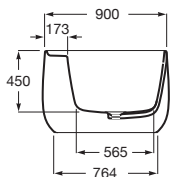

Beyond

Oval Surfex® freestanding bath. Includes click clack waste and siphon with Surfex® cover. With tapholes (faucet not included). Recommended faucet: A5A183AC00 Insignia Deck-mounted bath-shower mixer.

RW248453000 1800 x 900 mm
White

Finishes:

N

SURFEX®

Beyond

Surfex Bath Tub without Tap Hole.

RW248452000 1846x937x600 m
White

Finishes:

SURFEX®