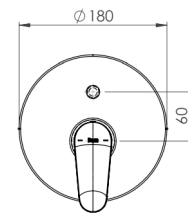

Highflow Bath-shower mixer. Upper Trim.

RT5A074FCA1
Chrome

Roca Hi Flow Concealed Diverter Body.

RT5E3504CA1B
Chrome

Finishes: