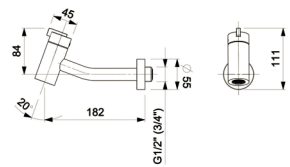

Singles One Bib Faucet.

RT5A4721C0B
Chrome

Finishes: