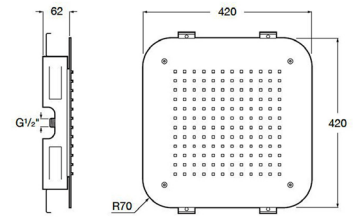

### Puzzle

Puzzle Ceiling Head Shower.

**RF5B9378C00**

Chrome

Finishes:

C0