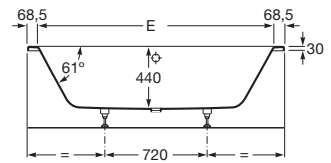

A	B	C	D	E	F	G
1800	800	1198	522	1663	681	328
1700	750	1096	472	1563	631	303

Duo Plus

Rectangular steel bath with anti-slip base (3.5 mm width steel sheet).

RW221670000 1800 x 800 mm
White

Finishes:

00