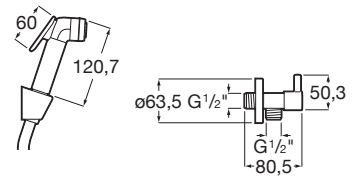

Be fresh

Health faucet with angle valve and bracket and Hose.

RF5B9M30C00
Chrome

Finishes: