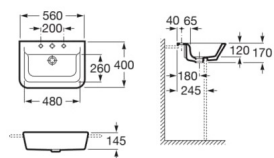

The Gap Original

Semi-recessed ceramics basin, with one pierced taphole. Faucet not included.

RS32747S000 560 x 400 x 170 mm
White

Finishes:

00