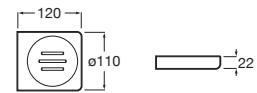

Accessories collections / Tempo

Wall-mounted soap dish.

RA817023001
Chrome

RA817023CN0
Titanium Black

RA817023RG0
Rose Gold

RA817023NM0
Brushed Black

Finishes: