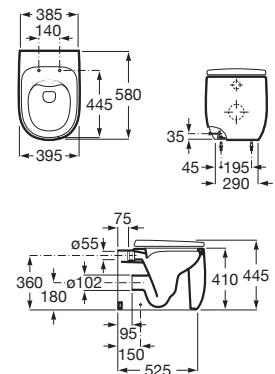

Back to wall single floorstanding Roca
Rimless® WC with dual outlet. Includes fixing
kit.

RS3470B7000 395 x 580 x 410 mm
White

Soft-closing Supralit® seat and cover for toilet.
Quick removal.

RA801B8200B
White

Finishes: