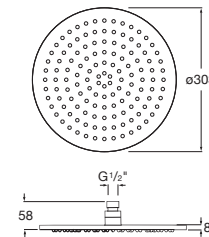

Raindream

Brass shower head for ceiling or wall installation. Rain function. Support kit / arm not included. Everlux finishes.

RF5B4050CNO 300 x 300 mm
Titanium Black

RF5B4050RGO
Rose Gold

Finishes:

METAL

Rainsense

Brass shower head for ceiling or wall installation. Rain function. Support kit / arm not included. Everlux finishes.

RF5B3950CNO ø 300 mm
Titanium Black

Finishes:

METAL

Rainsense

ø 250 mm
ABS shower head for ceiling or wall installation. Support kit / arm not included.

RF5B2250C00
Chrome

RF5B2250NB0
Matt black

Finishes:

ABS

Torrente

Torrente 400 Mm Rain Shower Round Shower.

RF5B9262CON
Chrome

Finishes:

Torrente

Torrente 300 Mm Rain Shower Round Shower.

RF5B9562CON
Chrome

Finishes: