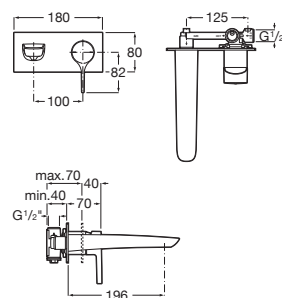

Faucets / Insignia

Built-in single-lever basin mixer. To complete with A525220603 built-in universal body. Pop-up waste and flexible supply hose not included.

RT5A353AC00

Chrome

RT5A353ACN0

Titanium Black

RT5A353ARG0

Rose Gold