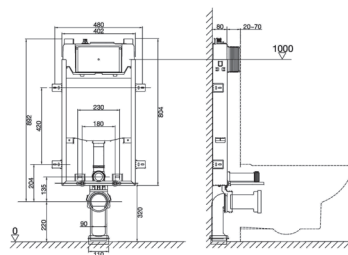

Slendra Plus

Half Frame Concealed Cisterns with Drainage Pipe, Installation Kit.

RE890010100