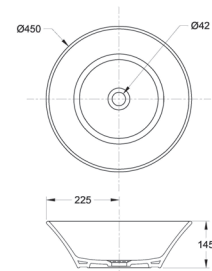

Trine

Trine Over Counter Top Basin.

RS327060460 450 x 450 x 145 mm
White

Finishes:

00