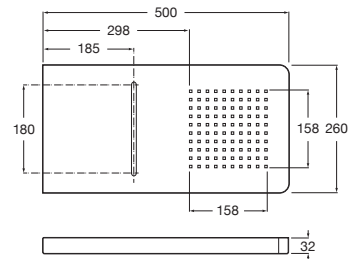

Puzzle

Stainless steel shower head with waterfall for wall installation.

RF5A9978C00

Chrome

Finishes:

C0