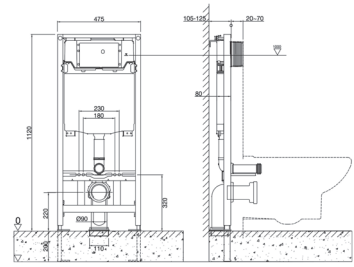

Slendra Plus

Frame Concealed Cisterns with Drainage Pipe, Installation Kit.

RE890010020