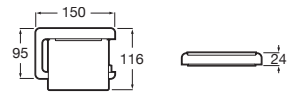

Finishes:

Toilet roll holder with cover.

RA817033001
Chrome

RA817033CN0
Titanium Black

RA817033RG0
Rose Gold

RA817033NM0
Brushed Black