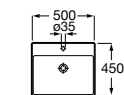

00

N

Semi Insert Basin with Tap Hole.

**RS32768L00C** 500 x 450 x 169 mm  
White

Finishes:

00

N

Double Bowl FINECERAMIC Wall Hung Basin with Fixing Accessories.