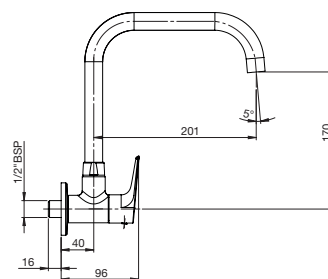

Atlas Sink Cock.
RT5A7690CA1
Chrome

Finishes: