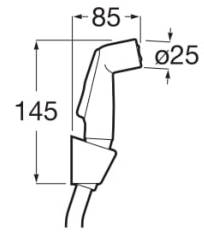

Health Faucet With Hose & Hook-White.

RF9061A1
Chrome

Finishes: