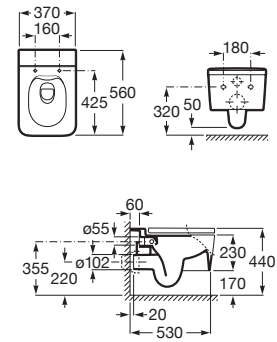

Ceramics wall-hung Roca Rimless® WC
P-trap. Includes fixing kit. A compatible
Roca installation system is required for the
installation of wall-hung WCs.

RS346537000 370 x 560 x 390 mm
White

RS346537640 370 x 560 x 390 mm
Onyx

RS346537650 370 x 560 x 390 mm
Beige

RS346537660 370 x 560 x 390 mm
Coffee