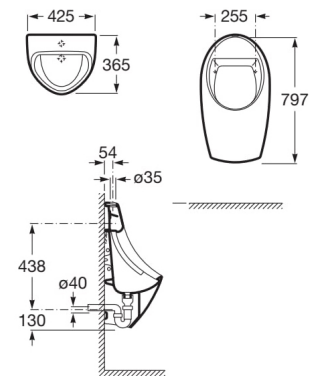

Euret

Battery Operated Sensor Wall Mounted Back Inlet Urinal with Fixing Accessories, Size: 425x365x797 mm.

RS35945E000 425 x 365 x 797 mm
White

Finishes:

00