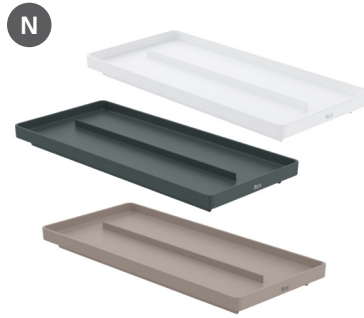

Tray.

RA817670C60 350 X 158 mm
Matt white finish

RA817670C70 350 X 158 mm
Matt green

RA817670C80 350 X 158 mm
Matt grey

Finishes: