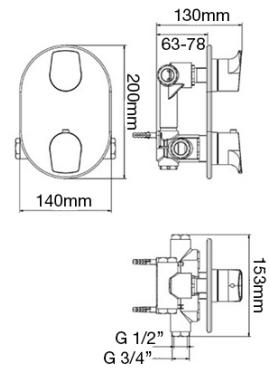

2-Way Built in Thermostatic Diverter.

RT5A0I90C00
Chrome

Finishes: