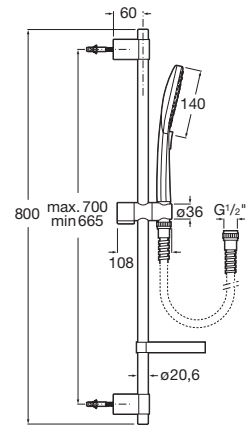

Plenum

Plenum Kit Plenum Square 150/3f Chrome.

RF5B1410C0N
Chrome

Finishes: