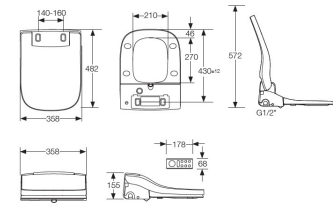

L-series Premium Soft Multiclean Seat Cover with Remote Control, Bidet Nozzles, Adjustable Air/Water/Seat Temperature, Fixing Accessories.

RA804008005 358x482x155 mm
White

Finishes: