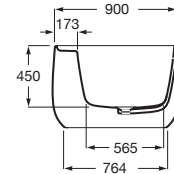

Beyond

Oval Surfex® freestanding bath. Includes click clack waste and siphon with Surfex® cover. With tapholes (faucet not included). Recommended faucet: A5A183AC00 Insignia Deck-mounted bath-shower mixer.

RW248453000 1800 x 900 mm
White

Finishes:

N

SURFEX®

Beyond

Surfex Bath Tub without Tap Hole.

RW248452000 1846x937x600 m
White

Finishes:

SURFEX®