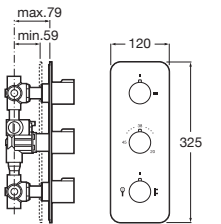

Puzzle-T

Thermostatic built-in shower mixer with 3 way diverter. In stainless steel.

RT5A2778C00
Chrome

Finishes: