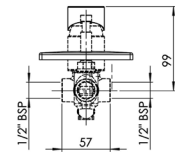

Faucets / Saona

Concealed Bath & Shower Mixer Upper Trim.

RT5A2E7ACA1
Chrome

Concealed Body.

RT5252301CA1
Chrome

Finishes: