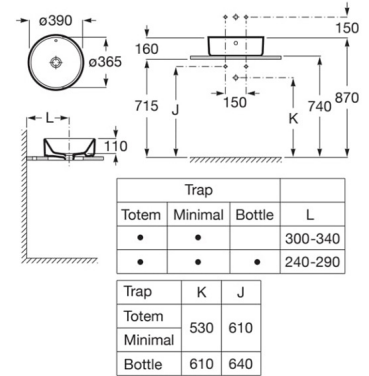

Alter

Over countertop Vitreous china basin. Faucet not included.

RS3270MJ000 390 x 390 x 130 mm
White

Finishes: