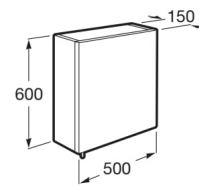

### Luna

Mirror Cabinet with adjustable height shelves.

**RA856840806** 500 x 150 x 600 mm

Finishes:

806