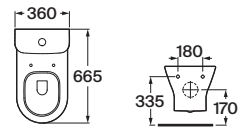

Bathroom collections / Nexo

Bowl for Wall Hung Couple Closet WC with Fixing Accessories, P Trap - 170 mm.

RS342617460 360 x 665 mm
White

Cistern Tank with Dual Flush Mechanism for Wall Hung Couple Closet WC.

RS341617460
White

UF Soft Closing Seat Cover for Nexo Wall Hung Couple Closet WC.

RA80N612001
White

Finishes:

00