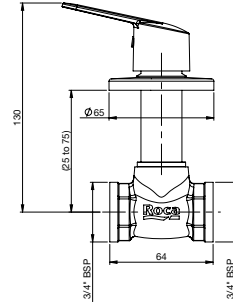

Victoria Concealed Stop Cock 3/4".

RT5A1625CA1
Chrome

Finishes: