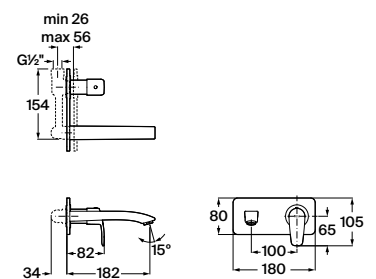

Monodin N Upper Trim.

RT5A1598CA1
Chrome

Finishes: