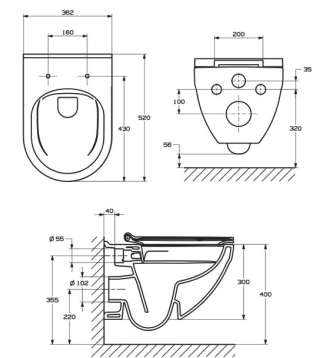

### Hebe

Rimless Wall Hung WC with UF Soft Closing  
Slim Seat Cover, Fixing Accessories.

**RS34H138000** 360 x 520 x 345 mm  
White

Finishes:

00

**Access**

Ceramics wall-hung WC with horizontal outlet. Fixing kit included. A compatible Roca installation system is required for the installation of wall-hung WCs.