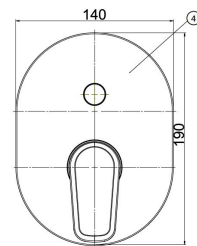

Concealed Diverter Upper Trim.

RT5D0697CA1
Chrome

Concealed Diverter Body.

RT5A0697CA1
Chrome

Finishes: