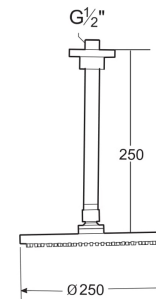

### Torrente

Torrente 250mm Round Shower & Ceiling Arm.

**RF5B9559CON**

Chrome

Finishes:

C0