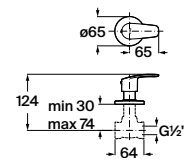

## Faucets / Monodin

Monodin N Bib Tap.

**RT5A7898CA1**  
Chrome

Finishes:

C0

Monodin N 2 Way Bib Cock.

**RT5A9398CA1**  
Chrome

Finishes: