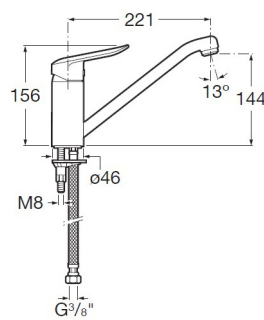

Sink Mixer With Swivel Spout.

RT5A8727C00
Chrome

Finishes: