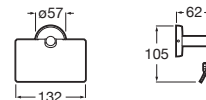

Toilet roll holder with cover (Can be installed with screws or adhesive).

RA816713001
Chrome

Finishes:

00