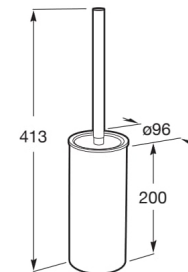

Floorstanding toilet brush holder.

RA817038001
Chrome

RA817038CN0
Titanium Black

RA817038RGO
Rose Gold

RA817038NM0
Brushed Black

Finishes: