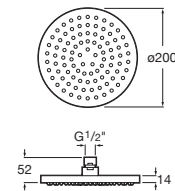

Torrente

Torrente 250mm Square Shower & Ceiling Arm.

RF5B9557C0N
Chrome

Finishes:

Torrente

Torrente 200mm Square Shower & Wall Arm.

RF5B9756C0N
Chrome

Finishes:

Torrente

Torrente 200mm Square Shower & Ceiling Arm.

RF5B9556C0N
Chrome

Finishes:

Rainsense

ø 200 mm
Metallic shower head for ceiling or wall installation. Support kit / arm not included.

RF5B2950C00
Chrome

Finishes:

METAL

Rainsense

ø 200 mm
ABS shower head for ceiling or wall installation. Support kit / arm not included.

RF5B2150C00
Chrome

Finishes:

ABS