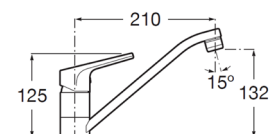

# L20

Paying homage to the circle and its smooth forms, this faucet neutral geometry easily adapts to any bathroom style.