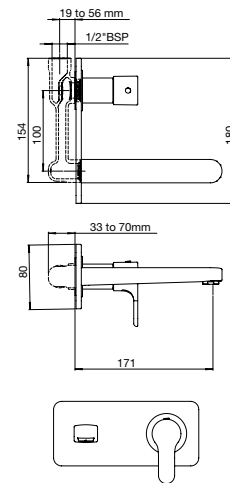

Faucets / L20

L-20 Wall Mounted Pillar Cock Upper Trim.

RT5A6509CA1
Chrome

Concealed Pillar Cock Body.

RT525227403CA1
Chrome

Finishes: