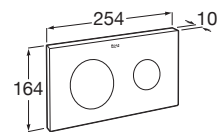

PL10 Dual

Dual flush operating plate for Roca ONE installation systems. Front activation. No tools required for installation.

RA890189000

White finish

RA890189001

Chrome finish

Finishes:

00 01