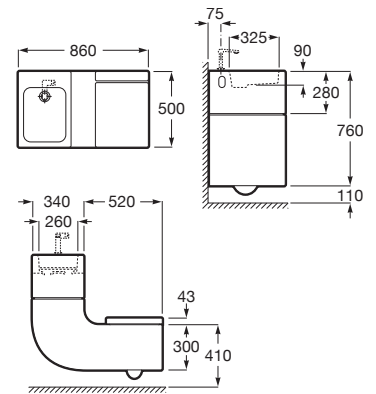

### W + W

Wall-hung ceramics WC and basin. Includes seat and cover and Single basin faucet.

**RS893020001** 860 x 500 x 760 mm  
White

Finishes:

00