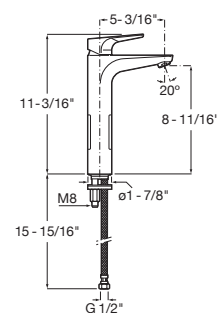

Atlas High Spout Basin Mixer Smooth Body.

RT5A3790C2N
Chrome

Finishes: