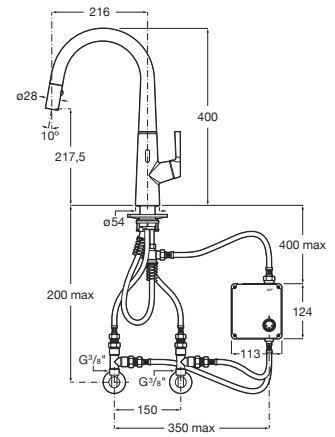

Faucets / Kitchen mixers

Syra-E

Electronic single-lever kitchen mixer with retractable swivel spout, 2-function rinse spray function and flexible supply hoses. Cold start. Mains operated at 230V. Power source included.

RT5A8A2AC00

Chrome

Finishes:

C0