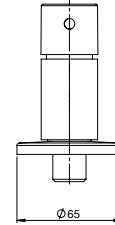

Faucets / Saona

Saona Angle Valve.

RT5A807ACA1
Chrome

Finishes: