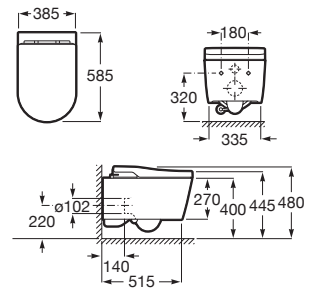

Smart Toilets / Smart Toilets

In-Wash® In-Tank Inspira

Rimless Wall Hung Water Closet with Bidet Nozzles, Adjustable Water and Air Temperature, Fixing Accessories. Needs power supply.

RS803094001 385 x 585 x 480 mm
White

Finishes:

00

N