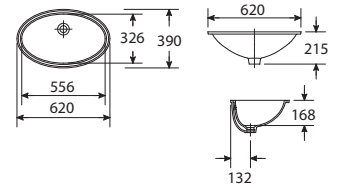

Pica

Under-countertop basin.

RS327893000 620 x 390 x 215 mm
White

Finishes: