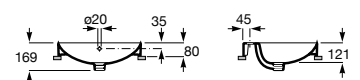

00

N

Semi Insert Basin with Tap Hole.

**RS32768L00C** 500 x 450 x 169 mm  
White

Finishes:

00

N

Double Bowl FINECERAMIC Wall Hung Basin with Fixing Accessories.