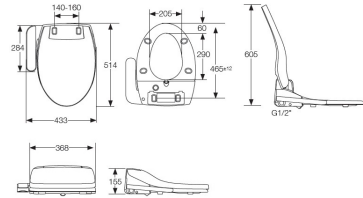

Finishes:

00

L-series Basic Elongated Multiclean Seat Cover with Side Panel, Bidet Nozzles, Adjustable Water/Seat Temperature, Fixing Accessories.

**RA804013005** 433x514x155 mm  
White

Finishes:

00