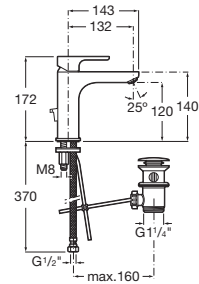

**RT5A3B09C0N** 172 mm  
Chrome

Finishes:

Mezzo Basin Mixer With Pop-up Waste.

**RT5A3B09C0N**  
Chrome

Finishes:

Single-lever high-neck basin mixer, with pop-up waste. Cold start.

**RT5A3C09C0N** 272 mm  
Chrome