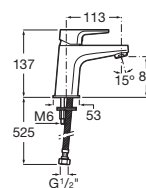

Single-lever basin mixer with click-clack waste.

RT5A321EC00 137 mm
Chrome

Finishes: