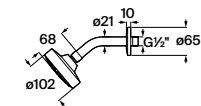

## Torrente

Torrente 100mm 5 Fn. Oh Shower With Arm.

**RF18701A1**  
Chrome

Finishes:

Torrente 100mm Oh With Arm.

**RT18700A1**  
Chrome

Finishes: