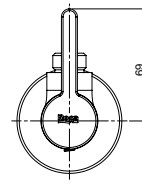

Faucets / Saona

Saona Angle Valve.

RT5A807ACA1
Chrome

Finishes: