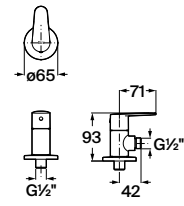

Angle Valve.

RT5A804FCA1
Chrome

-

Finishes:

C0

N