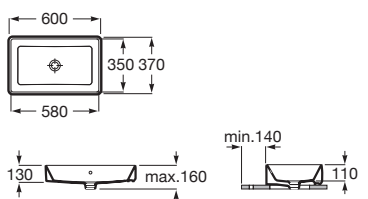

Over countertop ceramics basin. Faucet not included.

RS3270Y2000 600 x 370 x 130 mm
White

Finishes:

00