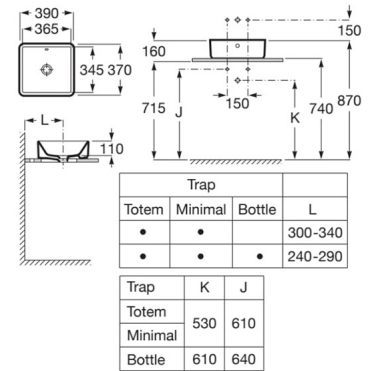

Alter

Over countertop Vitreous china basin. Faucet not included.

RS3270ML000 390 x 370 x 130 mm
White

Finishes: