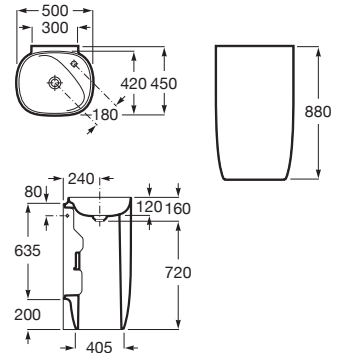

Finishes:

806 402

Totem Fineceramic® basin. With universal waste coupling and ceramic plug Ø 72 mm. Faucet not included.

**RS3270B0000** 500 x 450 x 880 mm  
White

Finishes:

00