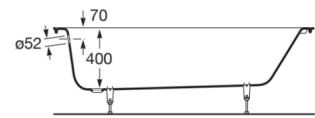

Continental

Rectangular cast iron bath with anti-slip base.

RW212911001 1700 x 700 mm
White

Finishes:

00

CAST
IRON