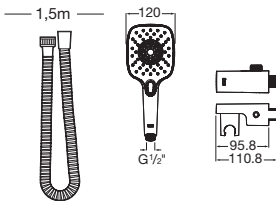

### Escuadra

Square Shower Hand Set.

RF5B2750NMN  
Brushed Black

Finishes:

**Escuadra**

Escuadra Square Shower Hand Set.

**RF5B2750GON**  
Gold

Finishes: