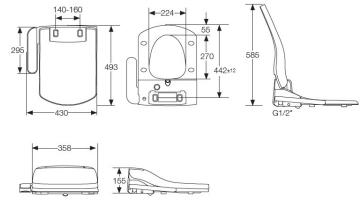

L-series Basic Soft Multiclean Seat Cover with Side Panel, Bidet Nozzles, Adjustable Water/Seat Temperature, Fixing Accessories.

RA804012005 430x482x155 mm
White

Finishes:

00