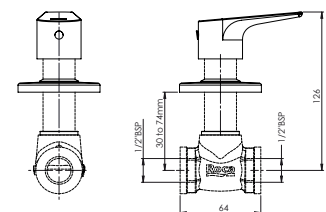

Atlas Upper Trim - Chrome.

RT5A1590CA1
Chrome

Finishes: