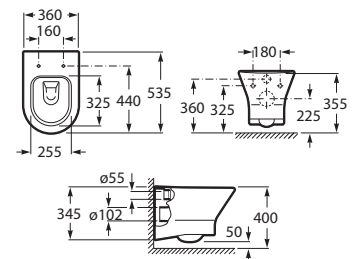

## Bathroom collections / Nexo

Bowl for Wall Hung Couple Closet WC with Fixing Accessories, P Trap - 170 mm.

**RS342617460** 360 x 665 mm  
White

Cistern Tank with Dual Flush Mechanism for Wall Hung Couple Closet WC.