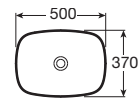

## Bathroom collections / Ona

Over Counter Top Basin.

**RS3275L000C** 500 x 370 x 147 mm  
White

Finishes:

00

N

Round Over Counter Top Basin.

**RS3275L100C** 370 x 370 x 147 mm  
White