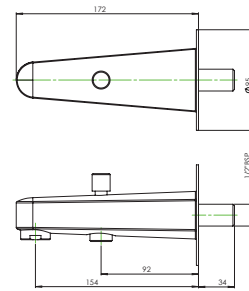

170mm Wall Spout

170mm wall spout with divertor & flange.

RT9041CA1
Chrome

Finishes: