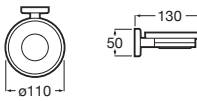

Wall-mounted soap dish (Can be installed with screws or adhesive).

RA816683001
Chrome

Finishes:

01