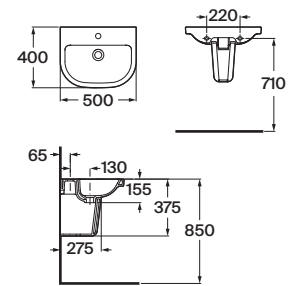

Other basins / Wall-hung basins

Nuba Wall Hung Basin.

RS320435460 500 x 400 x 155 mm
White

Nuba Semi Pedestal.

RS330430460
White

Finishes:

00