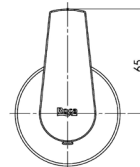

Atlas Angle Valve - Chrome.

RT5A8090CA1
Chrome

Finishes: