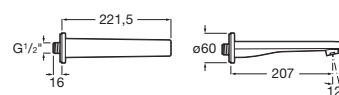

### Insignia

Bath spout.

**RF5253089CN**

Titanium Black

Finishes:

CN