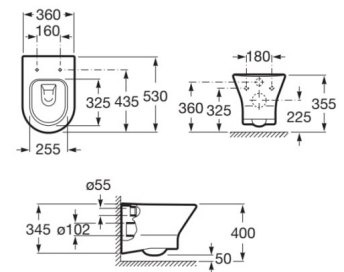

Ceramics wall-hung Rimless WC P-trap. Includes fixing kit. A compatible Roca installation system is required for the installation of wall-hung WCs.

RS34664L000 360 x 530 x 350 mm
White

UF Slim soft-closing seat and cover for toilet.

RA801C4200U
White