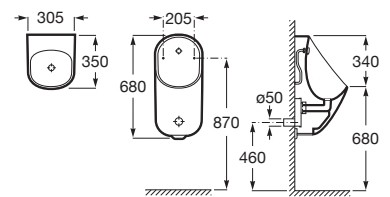

Proton

Battery Operated Sensor Rimless Wall Mounted Back Inlet Urinal with Water Spreader and Fixing Accessories.

RS3590J400C 305 x 350 x 680 mm
White

Finishes:

00

N