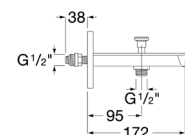

### Insignia

Spout With Diverter Rose Gold.

**RT5A087CRGK**

Rose Gold

Finishes:

RG