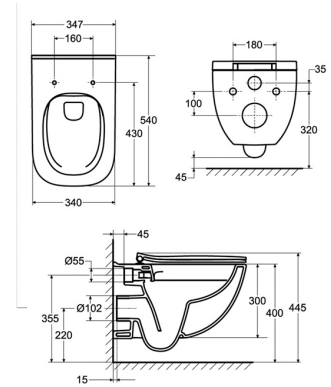

Bathroom collections / Other WC collections

Alegra

Rimless Wall Hung WC with UF Soft Closing
Slim Seat Cover, Fixing Accessories.

RS34H139000 347 x 540 x 360 mm
White

Finishes:

00