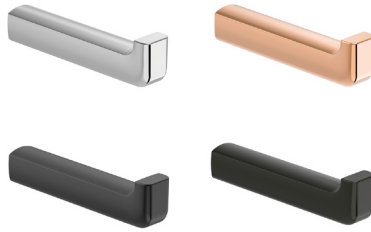

Spare toilet roll holder.

RA817035001
Chrome

RA817035CN0
Titanium Black

RA817035RG0
Rose Gold

RA817035NM0
Brushed Black