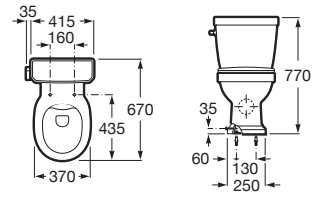

Bathroom collections / Carmen

Ceramics Couple Closet Roca Rimless® WC with dual outlet. Includes evacuation elbow and fixing system.

RS3420A7000 415 x 670 x 770 mm
White

Dual flush 4.5/3L WC cistern with bottom inlet. Includes fixing system, feeding mechanism and discharge mechanism.

RS3410A1000 415 x 155 x 370 mm
White

Soft-closing Supralit® seat and cover for toilet.

RA801B5200B
White

Finishes:

00