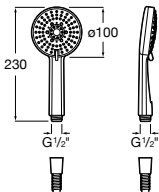

**Stella Stick Round 25/1**

Handshower with 1 function.

**RT5B3750CNO**  
Titanium Black

Finishes:

**Stella**

Stella Hand shower 100/3F.

**RF5B1B03NBN**  
Matte black

Finishes: