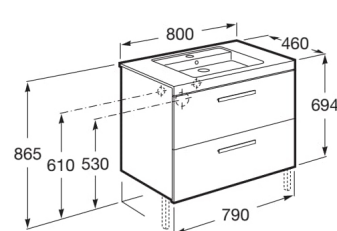

## Furniture collections and mirrors / Prisma

Mirror with upper and lower LED lighting and demister device, activated by motion sensors.

**RA812267000** 1100 x 35 x 800 mm

Prisma Basic - Mirror with upper LED lighting.