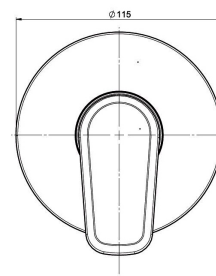

Nuba Concealed Shower Mixer.

RT5A2297CA1
Chrome

Finishes: