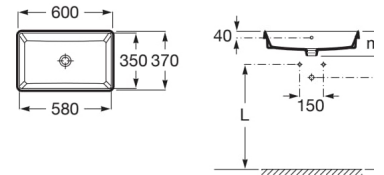

Semi Insert Basin No Taphole.

RS3270YH000 600 x 370 x 160 mm
White

Finishes:

00