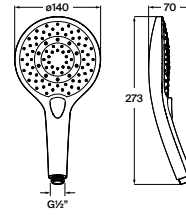

Plenum

Hand Shower 3 Function.

RF5B101G0N
Gold

Finishes: