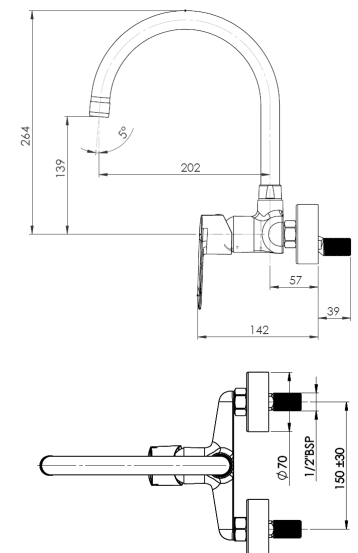

Wall Mounted Sink Mixer.

RT5A764FCA1B
Chrome

Finishes:

N