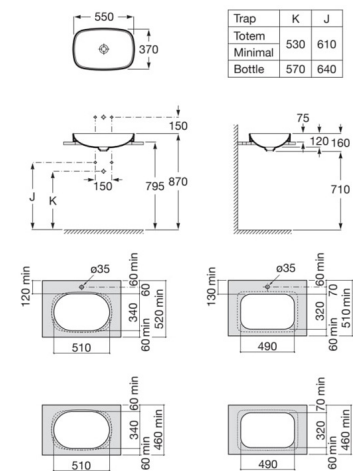

Semi-Insert Fineceramic® Soft basin.
Includes waste coupling with ceramic plug. Faucet not included.

- **RS327504000** 550 x 370 x 160 mm
  White

Finishes: