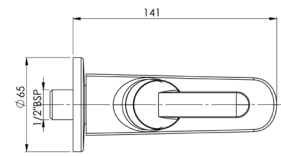

## Faucets / Victoria

Victoria Bib Cock.

**RT5A7825CA1**  
Chrome

Finishes:

C0

Victoria N Two Way Bib Cock.

**RT5A9325CA1**  
Chrome

Finishes: