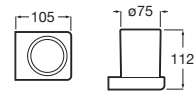

Wall-mounted glass tumbler.

RA817021001
Chrome

RA817021CN0
Titanium Black

RA817021RGO
Rose Gold

RA817021NM0
Brushed Black

Finishes: