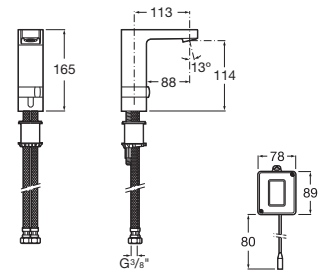

Faucets / Sensor taps

L90-E

Electronic basin mixer with water flow limiter. Powered by four 1.5V LR6 (AA) alkaline batteries.

RT5A5301C00
Chrome

Electronic basin mixer with water flow limiter. Mains operated at 230V. It includes power source.

RT5A5501C00
Chrome

Finishes:

C0