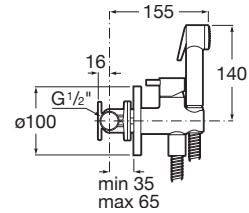

Be Fresh

Shower kit mixer (1 way) with handshower, integrated bracket - water inlet and metal flexible hose.

RF5B9461C00
Chrome

Finishes:

C0