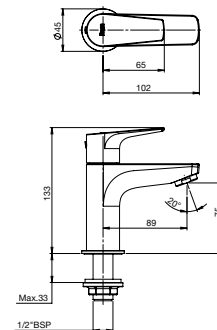

Atlas Pillar Cock - Chrome.

RT5A4B90CA1
Chrome

Finishes: