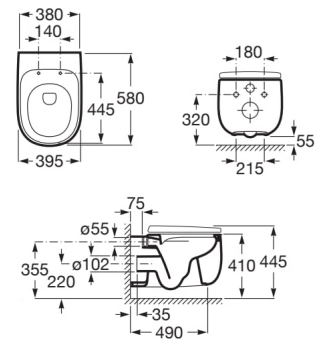

Bathroom collections / Beyond

Ceramics wall-hung Roca Rimless® WC
P-trap and hidden fixations. Includes fixing
kit. A compatible Roca installation system is
required for the installation of wall-hung WCs.

RS3460B7000 395 x 580 x 355 mm
White

RS3460B7640 395 x 580 x 355 mm
Onyx

RS3460B7650 395 x 580 x 355 mm
Beige

RS3460B7660 395 x 580 x 355 mm
Coffee

Soft-closing Supralit® seat and cover for toilet.
Quick removal.

RA801B8200B
White

RA801B8264B
Onyx

RA801B8265B
Beige

RA801B8266B
Coffee

Finishes: