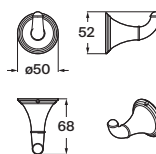

Accessories collections / Lure

Lure robe hook.

RA816070121
Chrome

Finishes:

00