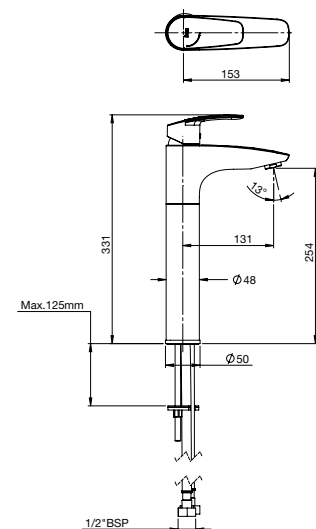

**RT5A3098CON**  
Chrome

Finishes:

Monodin High Neck Basin Mixer.

**RT5A3498CA1**  
Chrome

Finishes: