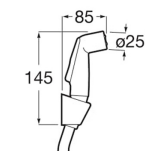

Be Fresh

Health Faucet with hose & hook.

RT5B9130RG0
Rose Gold

Finishes:

RG