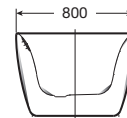

Virginia

Oval free-standing acrylic bathtub with faucet.

RW248218000 1700 x 800 mm
White

Finishes:

00

ACRYLIC

Virginia

Oval free-standing acrylic bathtub.

RW248217000 1700 x 800 mm
White

Finishes:

00

ACRYLIC