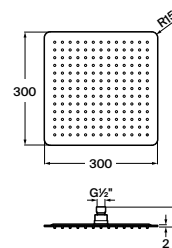

Torrente

Torrente 400 Mm Rain Shower Square Shower.

RF5B9462CON

Chrome

Finishes:

C0