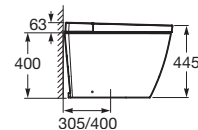

In-Flush Ona

In-Flush Rimless Floor Standing WC with Auto Flushing, Seat Heated, Foot Sensor and Pre-flushing Function, Fixing Accessories, S Trap - 305 mm, White. Needs power supply. (To convert to P trap 100-155 mm Use Spare Code- R90A892016690)

RS803138002 396 x 667 x 463 mm
White

Finishes: