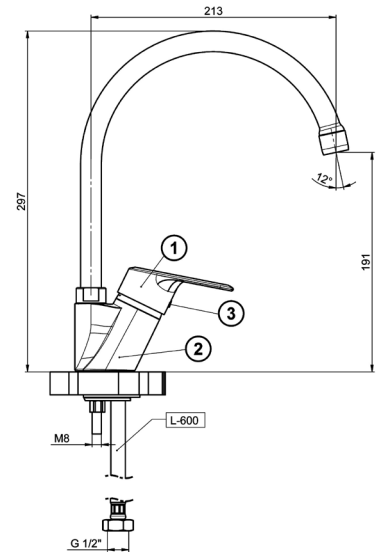

## Faucets / Nuba

Deck Mounted Sink Mixer With 210 mm.

**RT5A8A97CA1**  
Chrome

Finishes:

Deck Mounted Sink Mixer W Pipe Spout.

**RT5A8497CA1**  
Chrome

Finishes:

Nuba Concealed Shower Mixer.