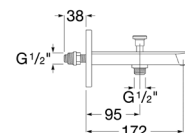

Escuadra

Spout with diverter- Gold.

RT5A087CGOK

Gold

Finishes:

GO