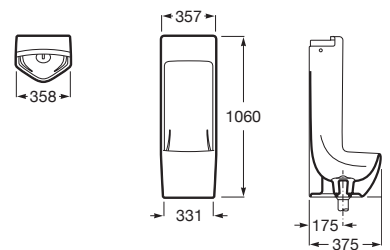

Site

Battery Operated Integrated Sensor Floor Mounted Back Inlet Urinal with Fixing Accessories.

RS35960B000 358 x 375 x 1060 mm
White

Finishes: