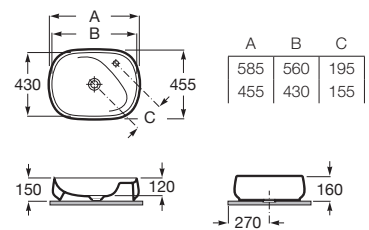

Over countertop Fineceramic® basin. With universal waste coupling and ceramic plug Ø 72 mm. Faucet not included.

- **RS3270B8000** 585 x 455 x 160 mm
  White
- **RS3270B8650** 585 x 455 x 160 mm
  Beige
- **RS3270B8660** 585 x 455 x 160 mm
  Coffee
- **RS3270B9000** 455 x 455 x 160 mm
  White
- **RS3270B9640** 455 x 455 x 160 mm
  Onyx
- **RS3270B9660** 455 x 455 x 160 mm
  Coffee

Finishes: