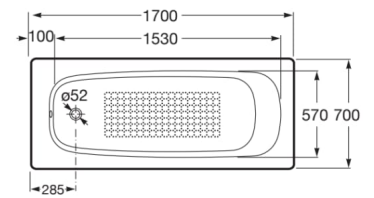

Continental

Rectangular cast iron bath with anti-slip base.

RW212911001 1700 x 700 mm
White

Finishes:

00

CAST
IRON