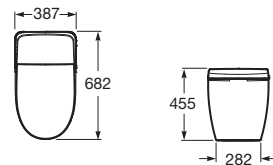

In-Wash® One Piece Georgia

Smart Water Closet with Auto-Opening, Handsfree Flushing, Bidet Nozzles, Fixing Accessories, S trap - 305 mm, Needs Power Supply.

RS8030T500M 387 x 682 x 455 mm
White