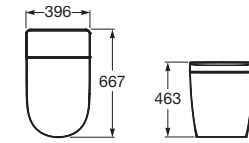

**RS803136002** 396 x 667 x 463 mm  
White

Finishes:

**In-Wash® Ona**

Rimless Wall Hung WC with Bidet Nozzles, Adjustable Seat/Air/Water Temperature, Fixing Accessories. Needs power supply. (Compatible with Duplo One Smart Concealed tank - RA8900780CE)