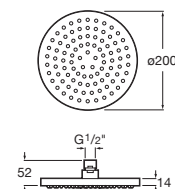

Torrente

Torrente 250mm Square Shower & Ceiling Arm.

RF5B9557C0N
Chrome

Finishes:

Torrente

Torrente 200mm Square Shower & Wall Arm.

RF5B9756C0N
Chrome

Finishes:

Torrente

Torrente 200mm Square Shower & Ceiling Arm.

RF5B9556C0N
Chrome

Finishes:

Rainsense

ø 200 mm
Metallic shower head for ceiling or wall installation. Support kit / arm not included.

RF5B2950C00
Chrome

Finishes:

METAL

Rainsense

ø 200 mm
ABS shower head for ceiling or wall installation. Support kit / arm not included.

RF5B2150C00
Chrome

Finishes:

ABS