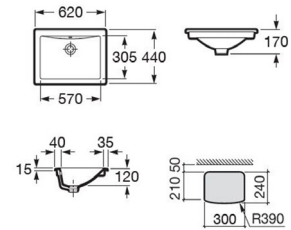

Other basins / In countertop basins

Diverta

Diverta In Counter Top Basin.

RS327115000 620 x 440 x 220 mm
White

Finishes:

00