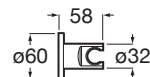

Round

Fixed chromed bracket for hand shower. Everlux.

RF5B1350CN0
Titanium Black

Finishes:

CN

N