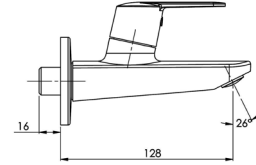

Faucets / Victoria

Victoria Bib Cock.

RT5A7825CA1
Chrome

Finishes:

C0