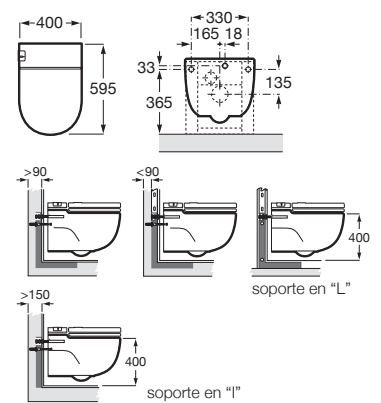

### W + W

Wall-hung ceramics WC and basin. Includes seat and cover and Single basin faucet.

**RS893020001** 860 x 500 x 760 mm  
White

Finishes:

00

### In-Tank® Meridian

Wall-hung toilet with integrated tank within the unit. Includes "I" type support, seat and cover. Needs power supply.

**RS893302000** 400 x 595 x 400 mm  
White

Finishes:

00

W + W WC and basin.