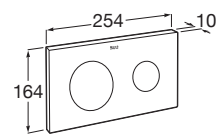

Roca installation systems / Dual operating plates

PL10 Dual

Dual flush operating plate for Roca ONE installation systems. Front activation. No tools required for installation. Matt finish.

RA890189206

Matt black finish

RA89018920M

Matt coffee

RA89018920B

Matt beige

RA890189264

Matt onyx

Finishes:

N