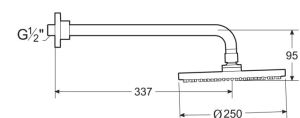

### Torrente

Torrente 250mm Square Shower & Wall Arm.

**RF5B9757CON**

Chrome

Finishes:

C0

**Torrente**

Torrente 250mm Square Shower & Ceiling Arm.