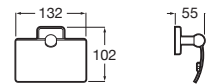

## Accessories collections / Victoria

Toilet roll holder with cover (Can be installed with screws or adhesive).

**RA816662001**  
Chrome

Finishes:

01

Towel ring (Can be installed with screws or adhesive).

**RA816659001**  
Chrome