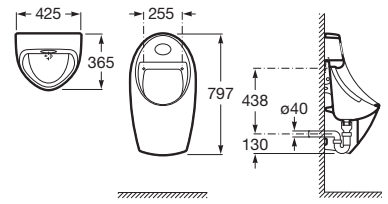

Bathroom collections / Urinals

Euret

Power Operated Sensor Wall Mounted Back Inlet Urinal with Fixing Accessories, Size: 425x365x797 mm, AC 230V.

RS35945M000 425 x 365 x 797 mm
White

Finishes:

00