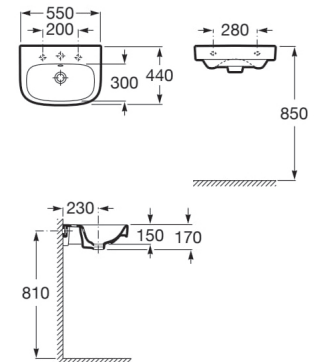

Wall hung basin.

RS327995000 550 x 440 x 170 mm
White

Ceramics full pedestal for basin.

RS335990000 180 x 140 x 720 mm
White

Short Pedestal with Fixing Accessories.

RS337991460 200 x 290 x 325 mm
White

Finishes:

00