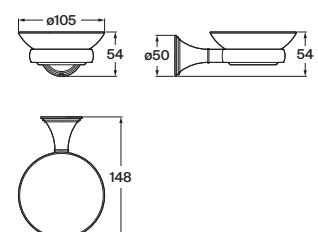

Lure soap dish.

RA816070132
Chrome

Finishes:

00