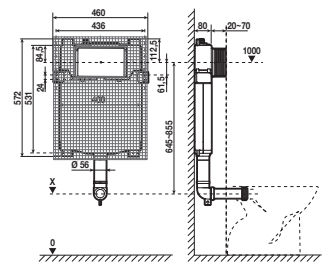

Slendra Neo

Frameless Slim Concealed Cistern with Installation Kit.

RE890010210

N