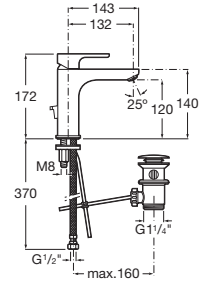

Single-lever basin mixer mezzo, with pop-up waste. Cold start.

RT5A3B09C0N 172 mm
Chrome

Finishes: