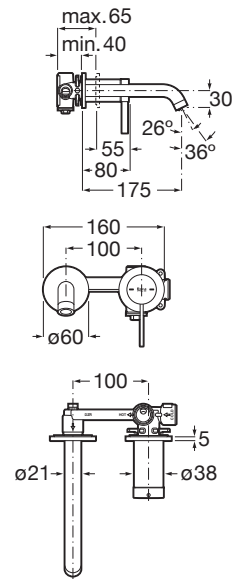

Faucets / Ona

Wall mounted basin mixer upper parts.

RT5A359EC00

Chrome (To be completed with RT5E3501C00)

RT5A359ECN0

Titanium Black (To be completed with RT5E3501CN0)

RT5A359ERG0

Rose Gold (To be completed with RT5E3501RG0)

RT5A359ENB0

Black Matt (To be completed with RT5E3501NB0)

Finishes: