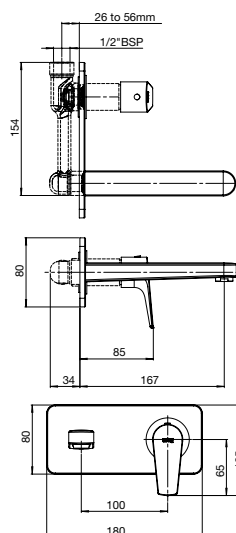

Atlas Wall Mounted Pillar Cock Upper Trim.

RT5A6590CA1
Chrome

Concealed Pillar Cock Body.

RT525227403CA1
Chrome

Finishes: