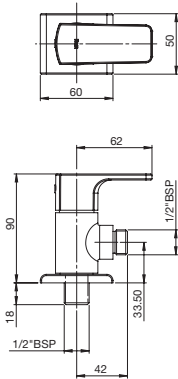

Escuadra Angle Valve.

RT5A8020CA1
Chrome

Finishes:

Escuadra Csc 1/2.