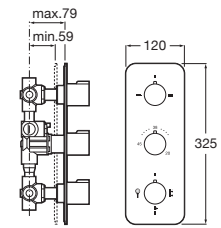

Faucets / Thermostatic

Puzzle-T

Thermostatic built-in shower mixer with 5 way diverter. In stainless steel.

RT5A2978C00
Chrome

Finishes: