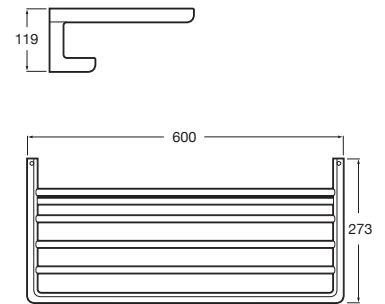

Towel rack with towel rail.

RA817032001
Chrome

RA817032CN0
Titanium Black

RA817032RG0
Rose Gold

RA817032NM0
Brushed Black

Finishes: