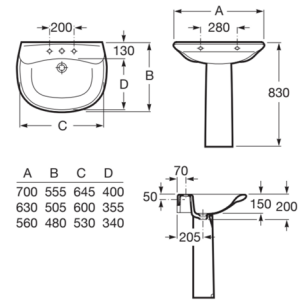

Wall hung Basin.

RS325463460 560 x 480 x 200 mm
White

Semi Pedestal.

RS337460460 225 x 220 x 280 mm
White

Full Pedestal.

RS337461460 205 x 175 x 700 mm
White

Finishes:

00