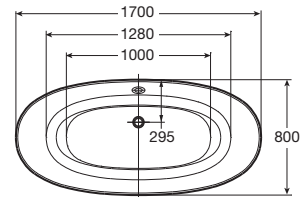

Virginia

Oval free-standing acrylic bathtub with faucet.

RW248218000 1700 x 800 mm
White

Finishes:

00

ACRYLIC

Virginia

Oval free-standing acrylic bathtub.

RW248217000 1700 x 800 mm
White

Finishes:

00

ACRYLIC