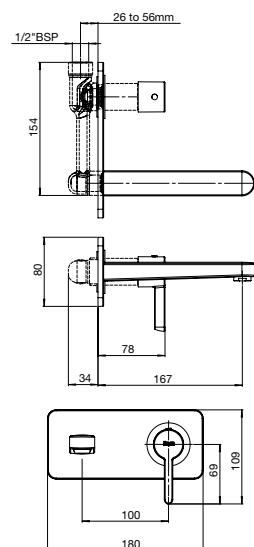

**RT5A657ACA1**  
Chrome

Concealed Pillar Cock Body.

**RT525227403CA1**  
Chrome

Finishes:

Saona Bib Tap.  
**RT5A787ACA1**  
 Chrome

Finishes:

Saona 2 Way Bib Tap.  
**RT5A937ACA1**  
 Chrome

Finishes: