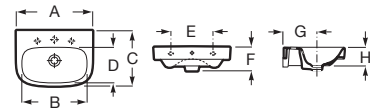

**RS335990000** 180 x 140 x 720 mm  
White

Short Pedestal with Fixing Accessories, Size:  
200x290x325 mm.

**RS337991460** 200 x 290 x 325 mm  
White

Finishes:

00

| A   | B   | C   | D   | E   | F   | G   | H   |
|-----|-----|-----|-----|-----|-----|-----|-----|
| 650 | 560 | 480 | 355 | 280 | 170 | 230 | 150 |
| 600 | 515 | 480 | 355 | 280 | 170 | 230 | 150 |
| 500 | 430 | 420 | 280 | 280 | 170 | 230 | 150 |