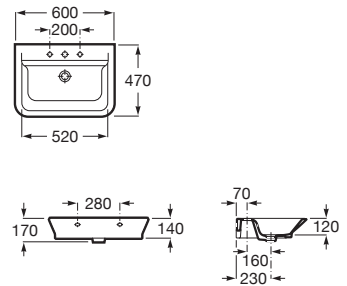

### The Gap Original

Wall-hung or over countertop ceramics basin. Faucet not included.

**RS327474000** 600 x 470 x 170 mm  
White

Semi-pedestal.

**RS337471460** 195 x 300 x 295 mm  
White

Finishes:

00