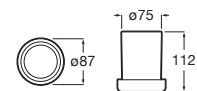

Over countertop glass tumbler.

RA817022001
Chrome

RA817022CN0
Titanium Black

RA817022RG0
Rose Gold

RA817022NM0
Brushed Black

Finishes: