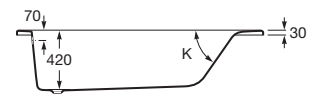

A	B
1700	750
1600	750
1500	750
1400	700