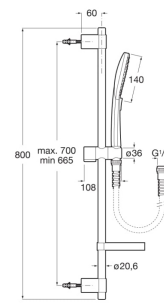

Shower solutions / Shower columns

Plenum

Plenum Kit Plenum Round 150/3f White.

RF5B1411CBN
White

Finishes:

CB