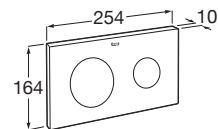

PL10 Dual

Dual flush operating plate for Roca ONE installation systems. Front activation. No tools required for installation. PVD finish.

RA8901890CN

Titanium black finish

RA8901890RG

Rose gold

Finishes:

CN RG