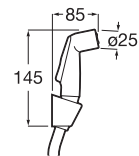

Be Fresh

Be Fresh Hygiene Shower.

RT5B9130NB0
Matte Black

Finishes:

NB