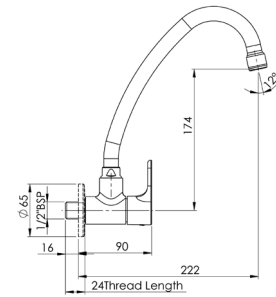

Finishes:

L20 2 Way Bib Cock.

**RT5A9309CA1**  
Chrome

Finishes:

L 20 Csc 1/2".  
**RT5A1509CA1**  
 Chrome

Finishes:

L20 Sink Cock.  
**RT5A7909CA1**  
 Chrome

Finishes: