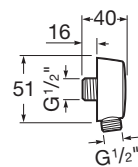

### Aqua Round with bracket

1/2" water inlet for shower hose with integrated bracket for hand shower.

**RF5B5250CN0**  
Titanium Black

Finishes:

CN