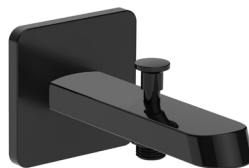

Escuadra

Bath spout with diverter Titanium black.

RT5A087CCNK

Titanium Black

Finishes: