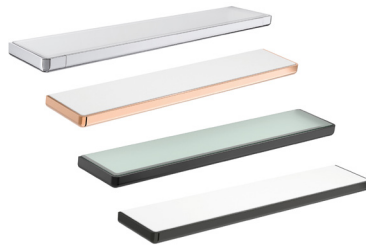

Accessories collections / Tempo

Shelf.

RA817027001 Chrome	600 mm
RA817027CN0 ^(N) Titanium Black	600 mm
RA817027RG0 Rose Gold	600 mm
RA817027NM0 Brushed Black	600 mm
RA817040001 Chrome	300 mm
RA817040CN0 ^(N) Titanium Black	300 mm
RA817040RG0 Rose Gold	300 mm
RA817040NM0 Brushed Black	300 mm