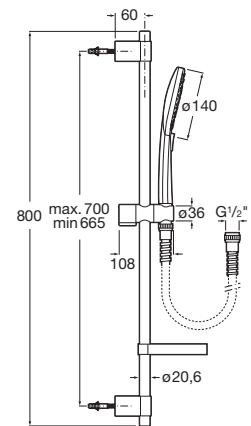

Plenum

Plenum Kit Plenum Round 150/3f Chrome.

RF5B1411CON
Chrome

Finishes:

CO