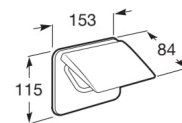

Roll holder 13,71.

RA816384001
Chrome

Finishes: