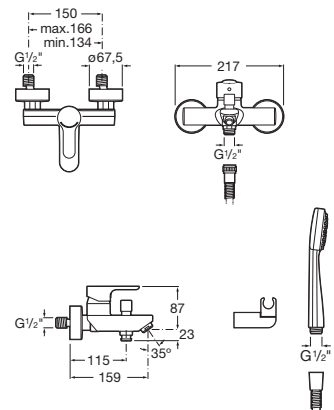

Finishes:

 C0

Wall-mounted single-lever bath-shower mixer with automatic diverter with retention, handshower, 1.70 m metal flexible shower hose and swivel wall bracket.

**RT5A0109C02**  
Chrome

Finishes:

 C0