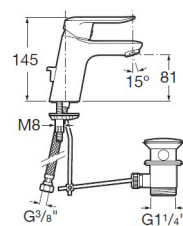

Basin Mixer Without Pop-up.

RT5A3127CA1
Chrome

Finishes: