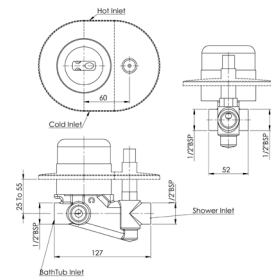

Bath & shower mixer upper trim.

RT5258390A1
Chrome

Single Lever Concealed Divertor Body With
R 44 Valve.

RT5258335A1
Chrome

Finishes: