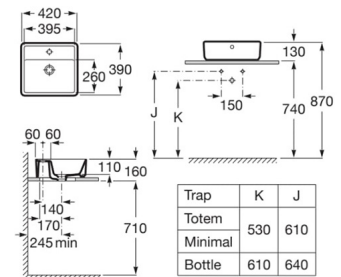

Alter

Over countertop Vitreous china basin. Faucet not included.

RS3270MM000 420 x 390 x 130 mm
White

Finishes: