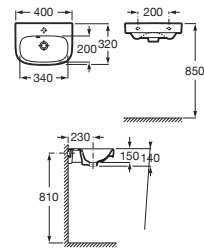

Wall-hung ceramics basin. Faucet not included.

RS325993000 650 x 480 x 170 mm
White

RS325996000 500 x 420 x 170 mm
White

Optional:

Ceramics full pedestal for basin.

RS335990000 180 x 140 x 720 mm
White

Short Pedestal with Fixing Accessories, Size:
200x290x325 mm.

RS337991460 200 x 290 x 325 mm
White

Finishes:

00

A	B	C	D	E	F	G	H
650	560	480	355	280	170	230	150
600	515	480	355	280	170	230	150
500	430	420	280	280	170	230	150

Wall hung basin.

RS325998460 400 x 320 x 140 mm
White

Finishes:

00

Wall hung basin.

RS327995000 550 x 440 x 170 mm
White

Ceramics full pedestal for basin.

RS335990000 180 x 140 x 720 mm
White

Short Pedestal with Fixing Accessories.

RS337991460 200 x 290 x 325 mm
White

Finishes:

00