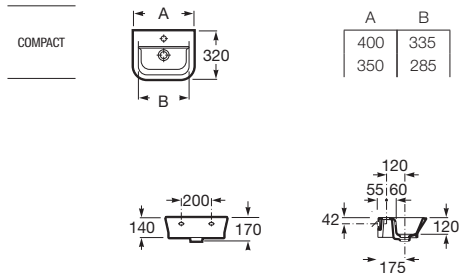

### The Gap Original

Compact wall-hung ceramics basin. Faucet not included.

**RS327478000** 400 x 320 x 170 mm  
White

Semi-pedestal.

**RS337472000** 400 x 320 x 170 mm  
White

Finishes:

00

Ceramics Box Rim Wall-hung WC