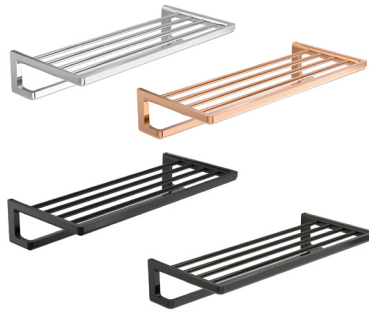

Towel rack with towel rail.

RA817032001
Chrome

RA817032CN0
Titanium Black

RA817032RG0
Rose Gold

RA817032NM0
Brushed Black

Finishes: