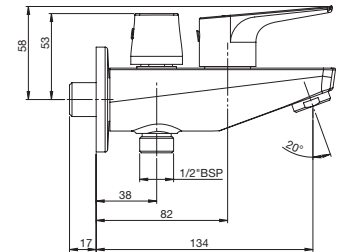

Faucets / Atlas

Atlas 2 Way Bib Cock - Chrome.

RT5A9390CA1
Chrome

Finishes: