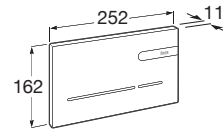

EP-2 Dual Electronic

Electronic glass finished operating plate for Roca installation systems with automatic (Autoflush by presence sensor) or touchless dual flush and adjustable light in multiple colour choice. Application for private or semi-public spaces.

RA890104009

White Glass

Finishes:

09