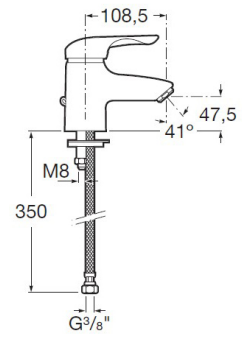

Monojet Basin Mixer Without Pop Up.

RT5A3139CA1
Chrome

Finishes: