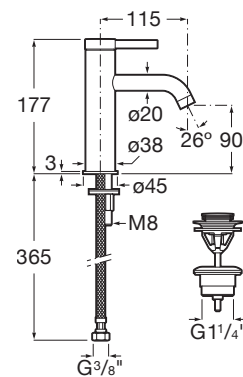

RT5A3A9ENB0

Matte black

Finishes: