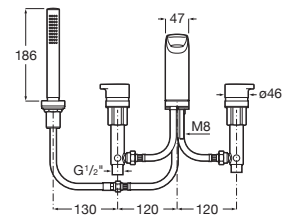

## Faucets / Insignia

Deck-mounted bath-shower mixer with 197 mm central spout, hand shower and 1,70 m flexible hose.

**RT5A093AC00**  
Chrome

Finishes: