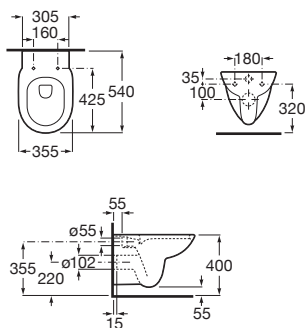

Round Rimless Wall Hung WC with Fixing Accessories.

RS346998460 355 x 540 x 345 mm
White

Supralit Soft Closing Seat Cover.

RA801B2200B

White

UF Soft Closing Seat Cover.

RA801B22003

White