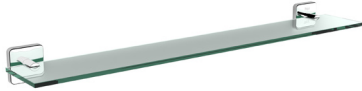

Shelf (Can be installed with screws or adhesive).

RA816661001
Chrome

Finishes:

01