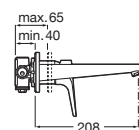

Atlas wall mounted basin mixer upper trim.

RT5A3590C00
Chrome

To be completed with:

Universal built-in body for the installation of built-in basin mixers.

RT5E3502CA1
Chrome

Finishes: