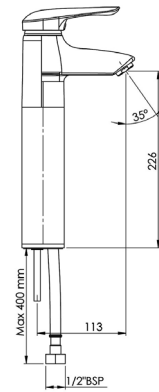

Monojet Tall Basin Mixer Without Pop Up
Monojet Sl.

RT5A3439CA1
Chrome

Finishes: