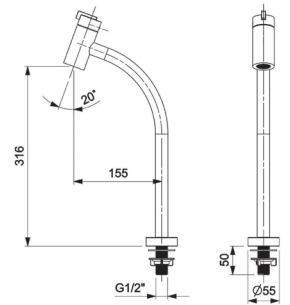

Finishes:

Singles One Tall Basin Faucet.

**RT5A3721C0B**  
Chrome

Finishes:

Singles One Bib Faucet.

**RT5A4721C0B**  
Chrome

Finishes: