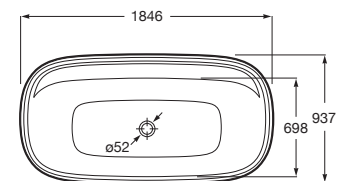

Beyond

Oval Surfex® freestanding bath. Includes click clack waste and siphon with Surfex® cover. With tapholes (faucet not included). Recommended faucet: A5A183AC00 Insignia Deck-mounted bath-shower mixer.

RW248453000 1800 x 900 mm
White

Finishes:

N

SURFEX®

Beyond

Surfex Bath Tub without Tap Hole.

RW248452000 1846x937x600 m
White

Finishes:

SURFEX®