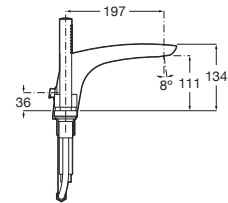

## Faucets / Insignia

Deck-mounted bath-shower mixer with 197 mm central spout, hand shower and 1,70 m flexible hose.

**RT5A093AC00**  
Chrome

Finishes: