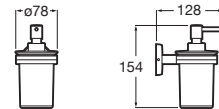

Wall-mounted gel dispenser (Can be installed with screws or adhesive).

RA816703001
Chrome

Finishes:

00