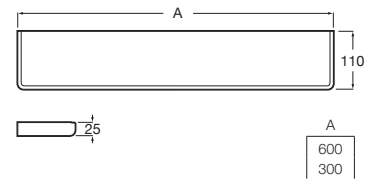

Accessories collections / Tempo

Shelf.

RA817027001 Chrome	600 mm
RA817027CN0 ^(N) Titanium Black	600 mm
RA817027RG0 Rose Gold	600 mm
RA817027NM0 Brushed Black	600 mm
RA817040001 Chrome	300 mm
RA817040CN0 ^(N) Titanium Black	300 mm
RA817040RG0 Rose Gold	300 mm
RA817040NM0 Brushed Black	300 mm