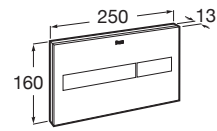

PL7 Dual

Dual flush operating plate for Roca ONE installation systems. Front activation. No tools required for installation. Glass finish.

RF890188308

Black glass

Finishes:

08