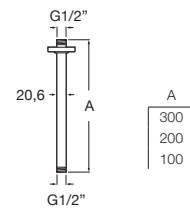

Ceiling arm

Ceiling arm for shower head.

RF5B0550C00 200 mm
Chrome

Finishes: