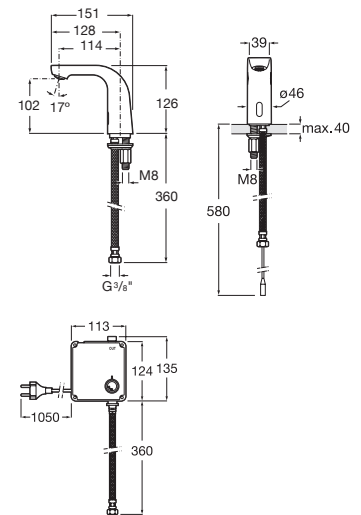

L20-E

Electronic basin faucet (one water) with flow limiter to 5,7 litres/minute. Mains operated at 230V. Includes power supply.

RT5A5709C00
Chrome

Electronic basin faucet (one water) with flow limiter to 5,7 litres/minute. Powered by four 1.5V LR6 (AA) alkaline batteries (not included).

RT5A5609C00
Chrome

Finishes:

C0