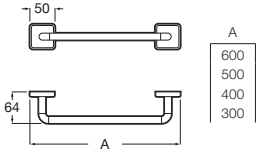

Towel rail (Can be installed with screws or adhesive).

RA816656001 600 mm
Chrome

Finishes:

01