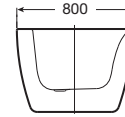

Virginia

Oval free-standing acrylic bathtub with faucet.

RW248218000 1700 x 800 mm
White

Finishes:

00

ACRYLIC

Virginia

Oval free-standing acrylic bathtub.

RW248217000 1700 x 800 mm
White

Finishes:

00

ACRYLIC