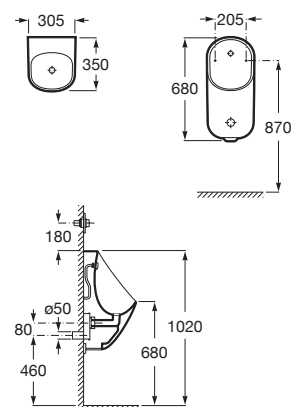

### Proton

Rimless Wall Mounted Back Inlet Urinal with Water Spreader and Fixing Accessories.

**RS3590J300C** 305 x 350 x 680 mm  
White

Finishes:

00

N

**Happening**

Back to wall bowl with dual outlet for children's WC with high cistern, built-in cistern or flush valve. Includes fixing kit and connecting plug.