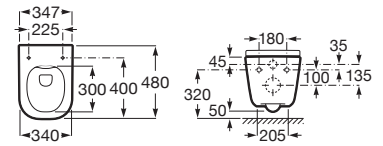

Bathroom collections / The Gap

Ceramics Rimless Compact wall-hung WC. Includes fixing kit. A compatible Roca installation system is required for the installation of wall-hung WCs.

RS34647A000 350 x 480 x 350 mm
White

Square Soft Closing UF Slim Seat Cover for Gap Compact Wall Hung WC

RA801732001

Finishes:

00