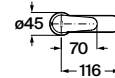

Pillar cock.

RT5A424FCA1
Chrome

Finishes:

N