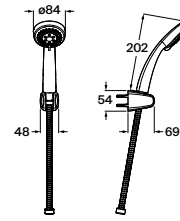

Shower solutions / Hand showers

Torrente

Torrente 80mm 2fn. Shower With Hose & Hook.

RF61401A1
Chrome

Finishes: