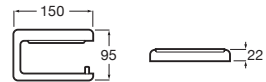

Finishes:

Toilet roll holder without cover.

RA817034001
Chrome

RA817034CN0
Titanium Black

RA817034RG0
Rose Gold

RA817034NM0
Brushed Black