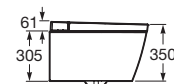

In-Wash® Ona

Rimless Wall Hung WC with Bidet Nozzles, Adjustable Seat/Air/Water Temperature, Fixing Accessories. Needs power supply. (Compatible with Duplo One Smart Concealed tank - RA8900780CE)

RS80313F002 396 x 607 x 461 mm
White

Finishes: