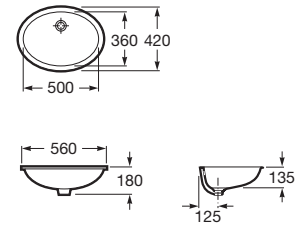

Berna

Under-countertop basin.

RS327871461 560 x 420 x 180 mm
White

Finishes: