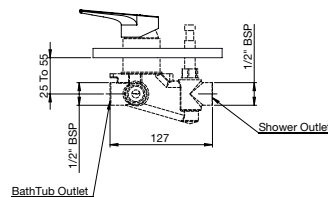

Atlas Concealed Bath-Shower Mixer Upper
Trim.

RT5A0Z90CA1
Chrome

Single lever Concealed Divertor Body with R
37 valve.

RT5258433A1
Chrome

Finishes: