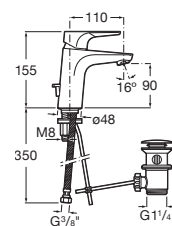

Atlas Single-lever Basin Mixer With Pop-Up waste.

RT5A3090C2N
Chrome

Finishes: