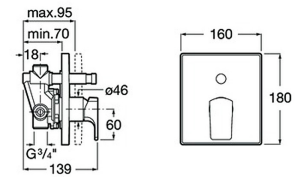

## Faucets / Escuadra

Escuadra built in bath shower mixer- Chrome.

**RT5A0620CA1**  
Chrome

**RT5A0620GON** 150 x 200 mm  
Gold

**RT5A0620NMN** 150 x 200 mm  
Brushed Black

Finishes:

Single-lever built-in shower mixer.