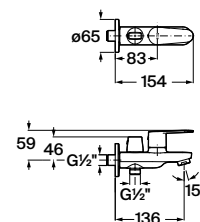

Two-way Bib cock.

RT5A934FCA1
Chrome

Finishes: