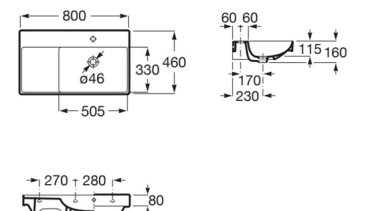

FINECERAMIC Wall Hung Basin with Fixing Accessories.

RS327688S00 800 x 460 x 160 mm
White

Finishes:

00