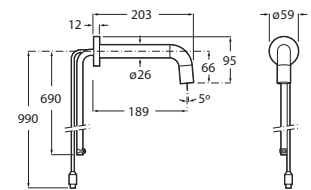

**RT5A5609C00**  
Chrome

Finishes:

C0

Loft Bult In Sensor Tap Dc.

**RT5A5643C0N**  
Chrome

Finishes:

C0

**Sentronic**