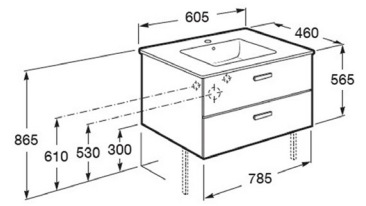

Furniture finishes

806  
Glossy White

**Victoria Basic**

Base Unit with two drawers and basin.

**RA855854806** 605 x 460 x 565 mm  
White

Finishes:

806

**Victoria Basic**