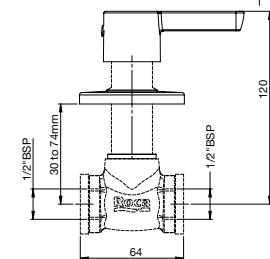

Finishes:

Saona 2 Way Bib Tap.
RT5A937ACA1
Chrome

Finishes:

Saona Csc Upper Trim.
RT5A157ACA1
Chrome

Finishes: