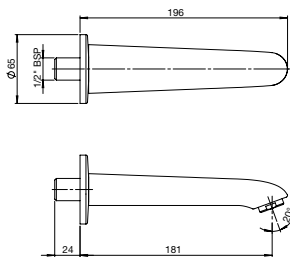

Distinto

Distinto bath spout.

RT5A1403CA1
Chrome

Finishes:

C0