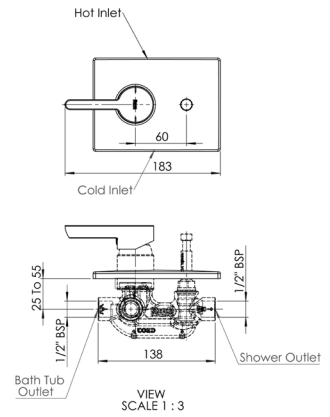

Faucets / Saona

Concealed Bath & Shower Mixer Upper Trim.

RT5A2E7ACA1
Chrome

Concealed Body.

RT5252301CA1
Chrome

Finishes: