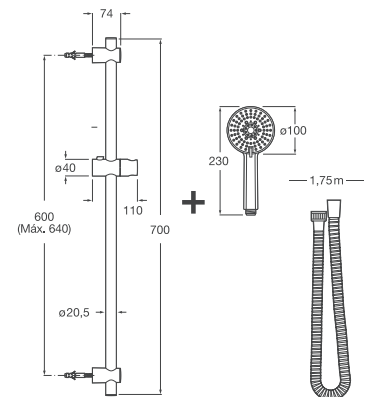

Stella

Stella kit in blister pack.

RF5B1D03C07
Chrome

Finishes: