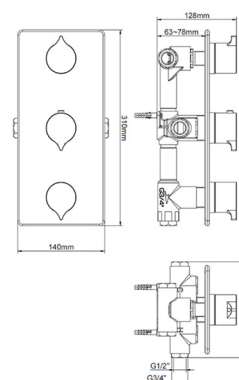

To be completed with:

Built-in universal body for the installation of built-in single-lever basin mixers.

RT5252206CN

Titanium Black

RT5252206RG

Rose Gold

Finishes:

Built-In Thermostat 3 way.

RT5A2I3AC00

Chrome

Finishes: