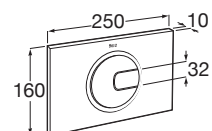

PL4 Dual

Dual flush operating plate for Roca ONE installation systems. Front activation. No tools required for installation.

RF890198001

Chrome finish

Finishes: