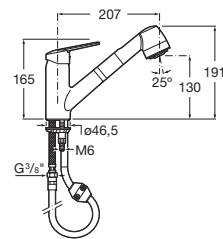

Victoria

Single-lever kitchen sink mixer with
retractable swivel spout, rinse spray
function and flexible supply hoses.

RT5A8125C00
Chrome

Finishes: