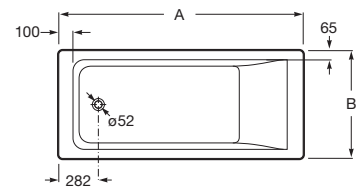

A	B
1700	750
1600	750
1500	750
1400	700