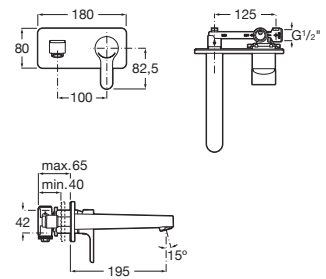

Faucets / L20

Built-in single-lever basin mixer. Click clack waste and flexible supply hoses not included.

RT5A3L09C00
Chrome

To be completed with:
Universal Concealed Basin Mixer Body.

RT5E3502CA1
Chrome

Finishes:

C0