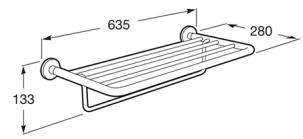

Towel rack with towel rail.

RA816379001
Chrome

Finishes: