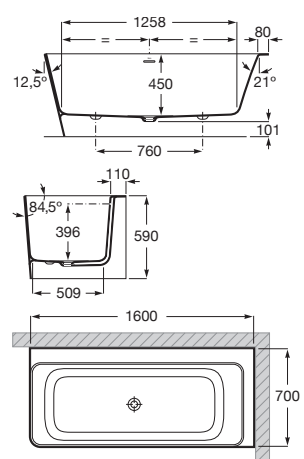

Ona

Corner Stonex® bath. Double-ended bath with right-hand corner installation.

RW248638000 1600 x 700 mm
White

Finishes:

00