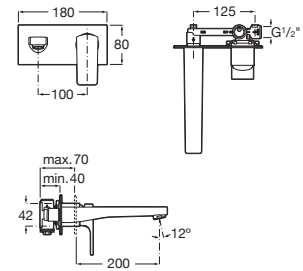

Wall-Mounted Basin Mixer Upper Trim.

RT5A3L20C00
Chrome

To be completed with:

Universal built-in body for the installation of built-in single-lever basin mixers.

RT5E3502CA1
Chrome

Finishes: