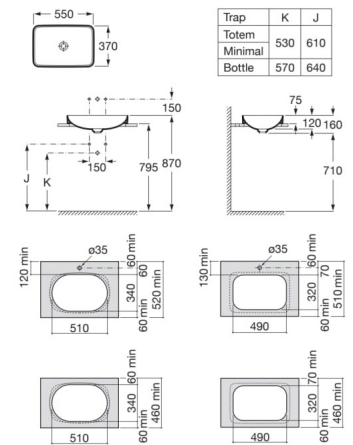

Semi-Insert Fineceramic® Square basin.
Includes waste coupling with ceramic plug.
Faucet not included.

- **RS327534000** 550 x 370 x 160 mm
  White
- **RS327534640** 550 x 370 x 160 mm
  Onyx
- **RS327534660** 550 x 370 x 160 mm
  Coffee

Finishes: