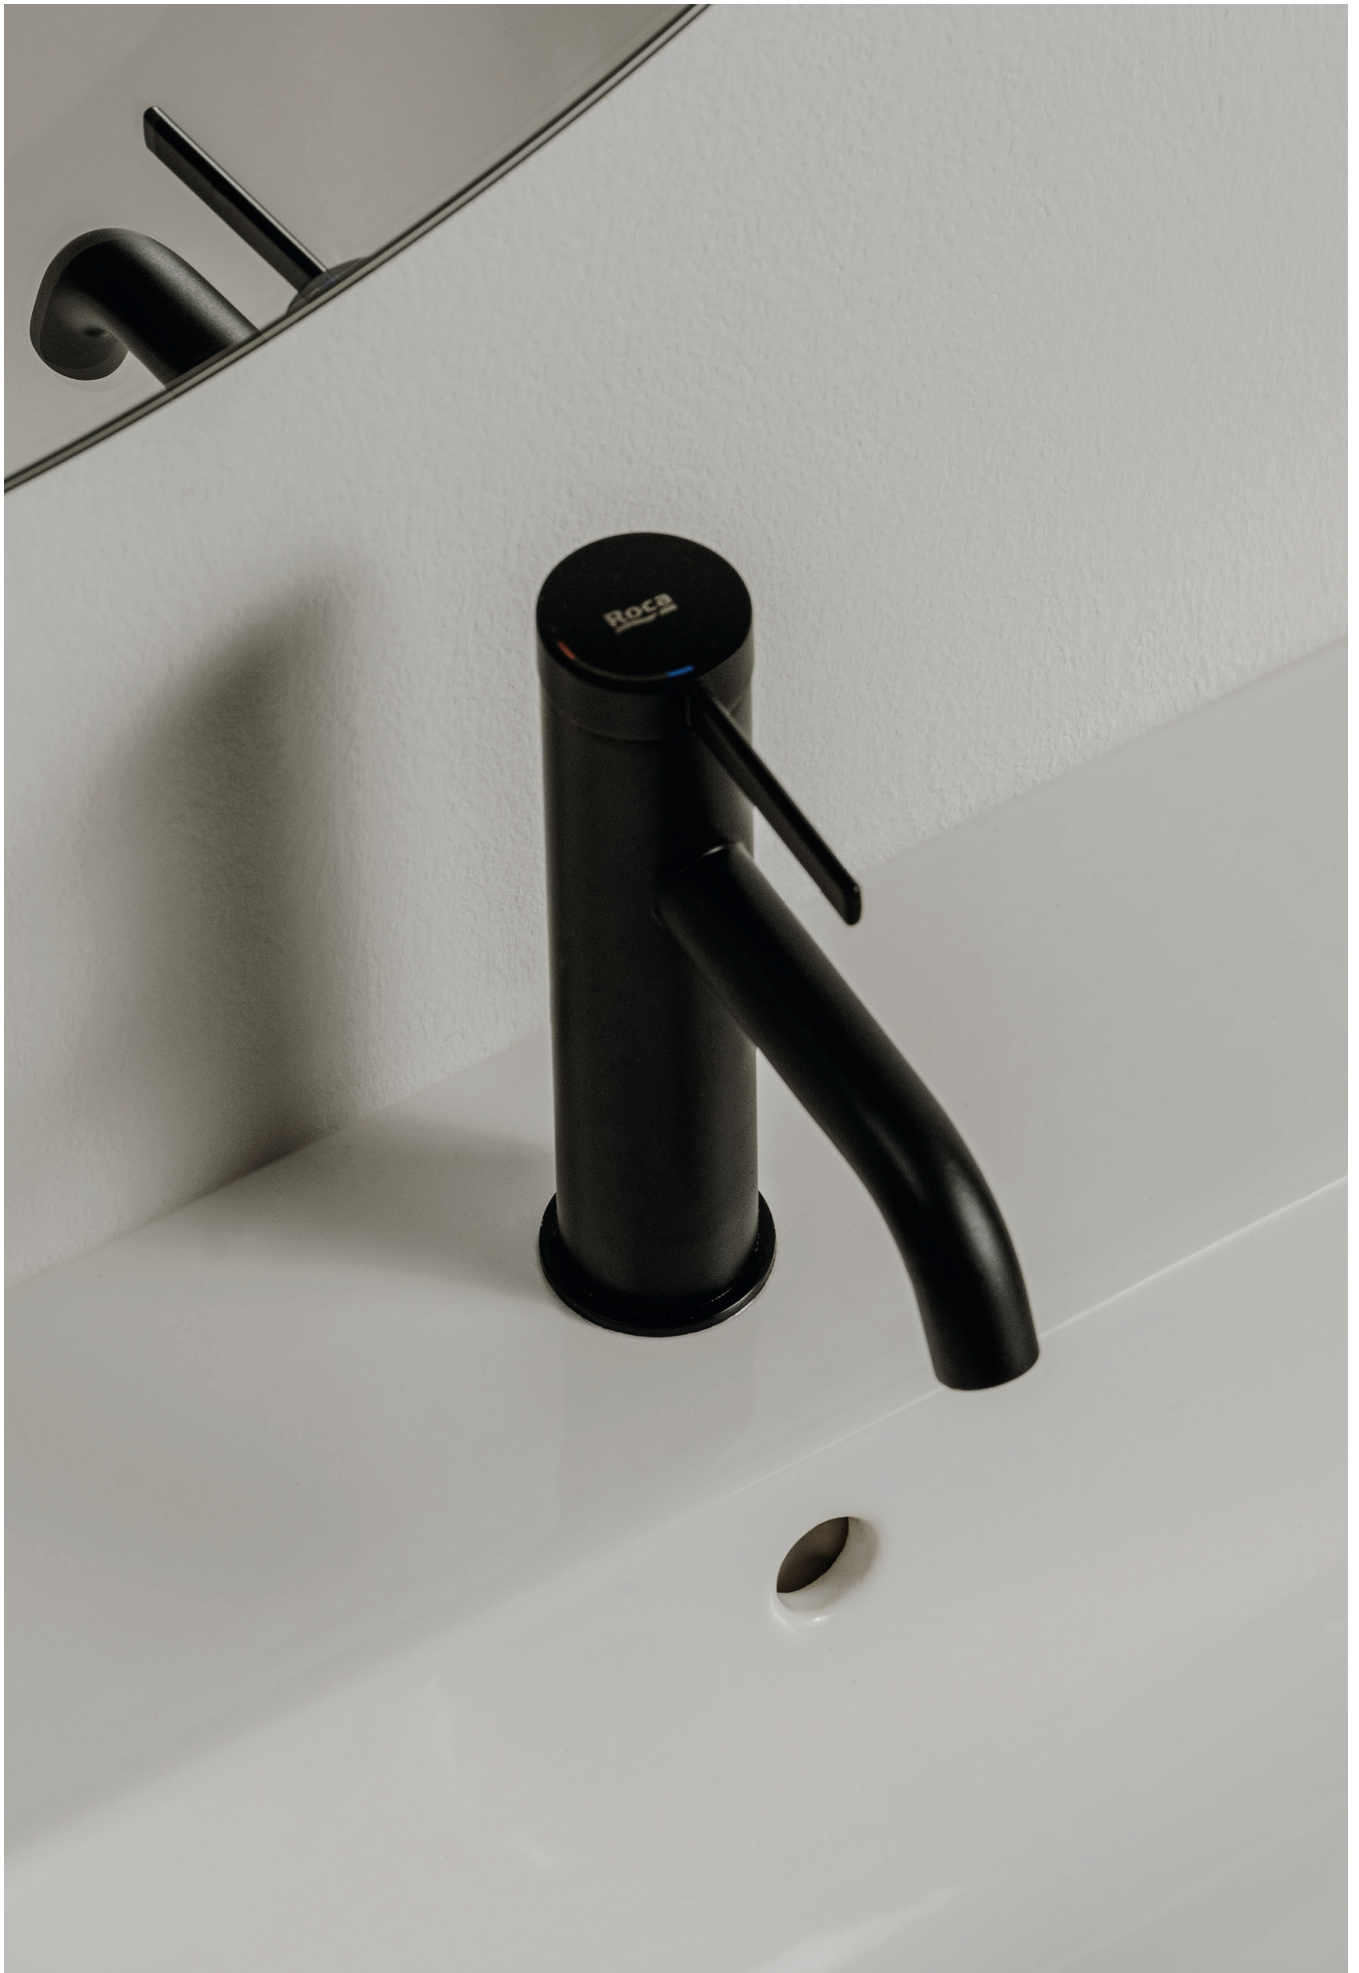

### Luna

Mirror Cabinet with adjustable height shelves.

**RA856840806** 500 x 150 x 600 mm

Finishes:

806