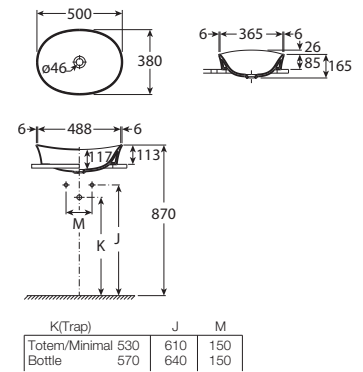

N-Khroma

Semi Insert Basin with waste coupling and ceramic plug, without Taphole.

RS32765J00C 500 x 380 x 165 mm
Shiny White

RS32765J65C 500 x 380 x 165 mm
Matte Beige

RS32765J64C 500 x 380 x 165 mm
Matte Black

Finishes: