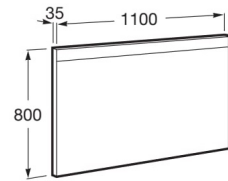

Prisma Basic - Mirror with upper LED lighting.

RA812261000 1100 x 35 x 800 mm