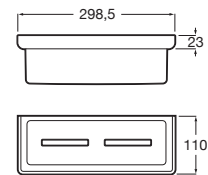

Finishes:

Container.

RA817028001 Chrome
RA817028CN0 ^(N) Titanium Black
RA817028RG0 Rose Gold
RA817028NM0 Brushed Black