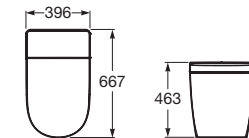

In-Flush Ona

In-Flush Rimless Floor Standing WC with Auto Flushing, Seat Heated, Foot Sensor and Pre-flushing Function, Fixing Accessories, S Trap - 305 mm, White. Needs power supply. (To convert to P trap 100-155 mm Use Spare Code- R90A892016690)

RS803138002 396 x 667 x 463 mm
White

Finishes: