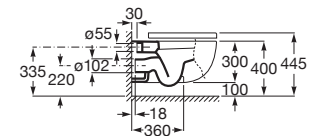

Wall Hung Water Closet with Fixing
Accessories, Size: 360x560x330 mm.

RS346247460 360 x 560 x 330 mm
White

UF Soft Closing Seat Cover.

RA801D12004
White

PP Soft Closing Seat Cover.

RE8012A2464
White

Finishes:

00