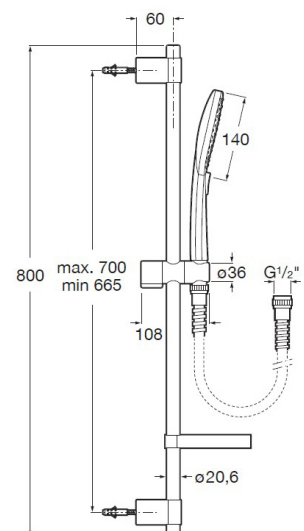

Plenum

Plenum Kit Plenum Square 150/3f White.

RF5B1410CBN
White

Finishes:

CB