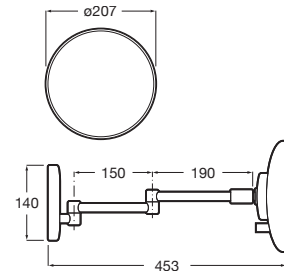

Magnifying Mirror.

RA816381001
Chrome

Finishes:

Wall-mounted soap dish.

RA816371001
Chrome

Finishes:

Roll holder 13,71.

RA816384001
Chrome

Finishes: