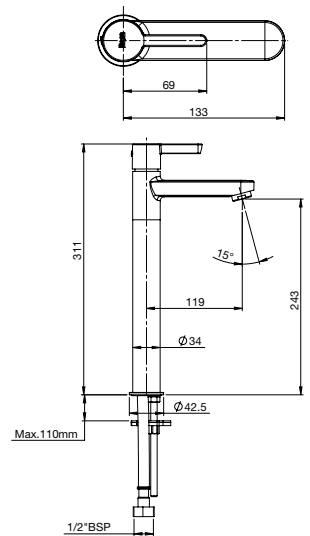

Saona High Neck Pillar Tap.

RT5A387ACA1
Chrome

Finishes: