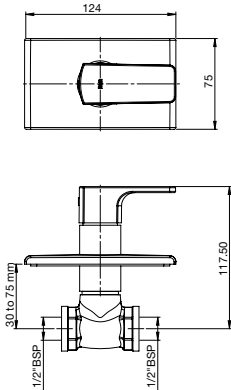

RT5A1520CA1
Chrome

Finishes:

Escuadra Sink Cock.