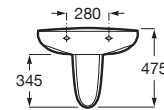

Semi Pedestal with Fixing Accessories.

**RS336312460** 215 x 295 x 345 mm  
White

Long Pedestal-White.

**RS337461460** 205 x 175 x 700 mm  
White

Finishes:

00

| A   | B   | C   | D   |
|-----|-----|-----|-----|
| 650 | 520 | 510 | 335 |
| 560 | 450 | 460 | 295 |
| 520 | 415 | 410 | 255 |