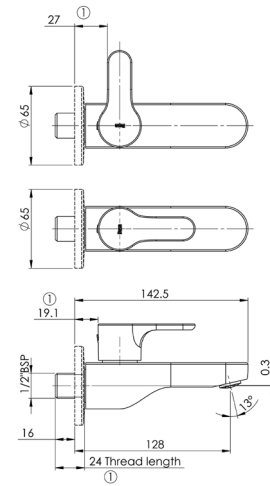

L 20 Bib Cock.

RT5A7809CA1
Chrome

Finishes: