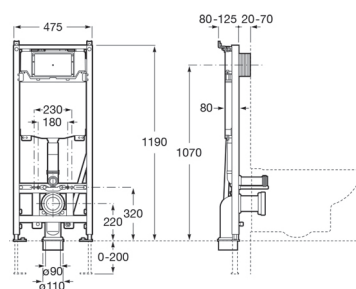

### In-Wall

DUPLO ONE SMART - Fullframe Concealed Cistern with Fixing Accessories for Ona In-Wash Wall Hung Toilets.

RA8900780CE 475 x 107 x 1190 mm

N