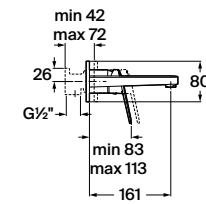

Victoria Concealed Basin Mixer Upper Trim.

RT5A3R25CA1
Chrome

Universal Concealed Basin Mixer Body.

RT5E3502CA1
Chrome

Finishes: