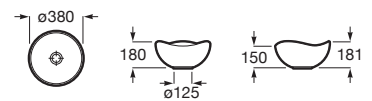

Ohtake

Over countertop Fineceramic® basin without taphole. Faucet not included.

RS327A15650	380 x 380 x 180 mm
Beige	
RS327A15640	380 x 380 x 180 mm
Onyx	
RS327A15660	380 x 380 x 180 mm
Coffee	

Finishes: