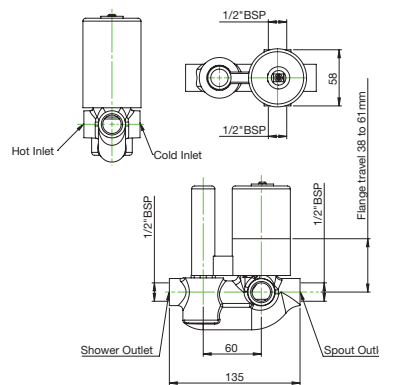

Saona high flow Diverter concealed body.

RT5252302CA1
Chrome

Finishes: