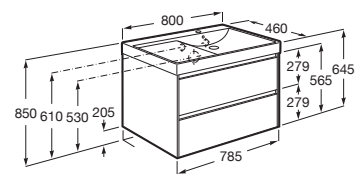

Unik furniture with 2 drawers for right hand basin.

RA857762509 800 x 460 x 645 mm
Matt White

RA857762510 800 x 460 x 645 mm
Matt Sand Grey

RA857762513 800 x 460 x 645 mm
Matt Green

Finishes: