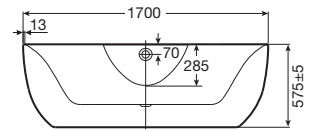

Virginia

Oval free-standing acrylic bathtub with faucet.

RW248218000 1700 x 800 mm
White

Finishes:

00

ACRYLIC

Virginia

Oval free-standing acrylic bathtub.

RW248217000 1700 x 800 mm
White

Finishes:

00

ACRYLIC