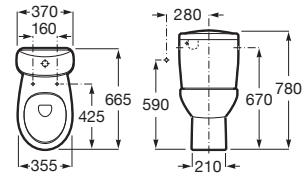

Bathroom collections / Victoria

Ceramics close-coupled WC with horizontal outlet. Includes fixing system. P Trap -180 mm

RS342395460 370 x 665 x 780 mm
White

Dual flush 6/3L WC cistern with bottom inlet. Includes fixing system, feeding mechanism and discharge mechanism.

RS34139X460 385 x 180 x 430 mm
White

Floor Mounted Couple Closet WC with Fixing Accessories, S Trap - 220 mm.

RS3424B3460 370 x 665 x 780 mm
White

Soft-close Seat & Cover PP.

RE80P397001

Regular Seat & Cover PP.

RE80P396001

Finishes:

00