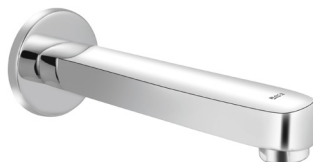

Finishes:

170mm wall spout with flange.

**RT9040CA1**  
Chrome

Finishes:

Spout with round flange.

**RT5A0203CA1**  
Chrome

Finishes: