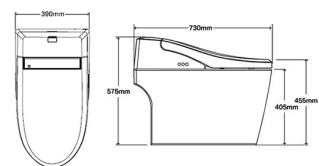

In-Wash® Atis

One Piece Smart Water Closet with Auto Opening, Handsfree Flushing, Bidet Nozzles, Fixing Accessories, S trap - 305 mm. Needs power supply.

RS803082F0M 390 x 730 x 575 mm
White

Finishes:

00