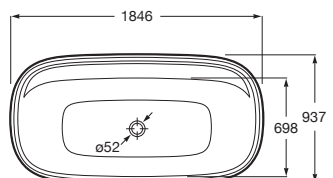

Beyond

Oval Surfex® freestanding bath. Includes click clack waste and siphon with Surfex® cover. With tapholes (faucet not included). Recommended faucet: A5A183AC00 Insignia Deck-mounted bath-shower mixer.

RW248453000 1800 x 900 mm
White

Finishes:

N

SURFEX®

Beyond

Surfex Bath Tub without Tap Hole.

RW248452000 1846x937x600 m
White

Finishes:

SURFEX®