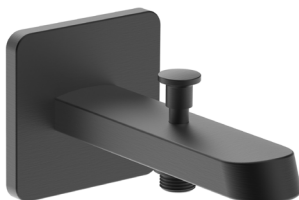

### Escuadra

Spout with diverter brushed black.

**RT5A087CNMK**

Brushed Black

Finishes:

NM