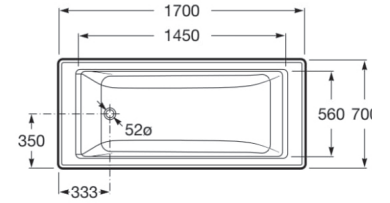

Vythos

Rectangular acrylic bath.

RW247844000 1700 x 700 mm
White

Finishes:

00

ACRYLIC