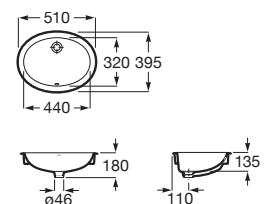

Neo Selene

Under Counter Basin.

RS322307460 510 x 395 x 180 mm
White

Finishes: