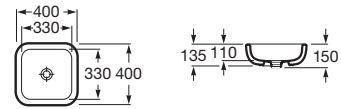

Khroma

Khroma over counter top wash basin.

RS327654460 400 x 400 x 135 mm
White

Finishes: