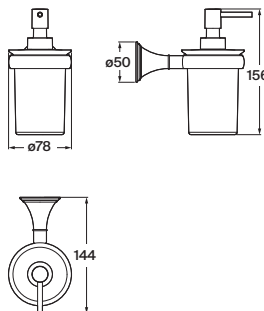

Accessories collections / Lure

Lure robe hook.

RA816070121
Chrome

Finishes:

00

Lure soap dispenser.

RA816070105
Chrome

Finishes:

00