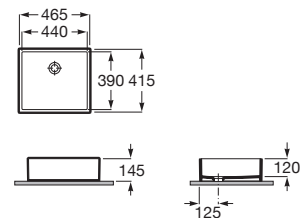

Sofia

Over countertop ceramics basin. Faucet not included.

RS327720000	465 x 415 x 145 mm
White	

Finishes: