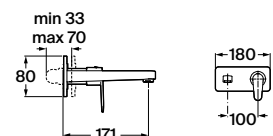

Wall Mounted Pillar Cock-Upper Trim.

RT5A3F4FCA1
Chrome

Concealed Pillar Cock Body.

RT525227403CA1
Chrome

Finishes:

N