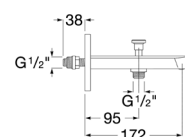

### Escuadra

Escuadra Bath Spout Brushed Black.

**RT5253089NM**

Brushed Black

Finishes:

NM

**170mm Wall Spout**

170mm wall spout with divertor & flange.