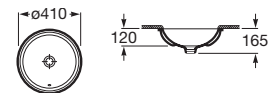

Foro

Foro Under Counter Basin.

RS327884000 410 x 410 x 165 mm
White

Finishes: