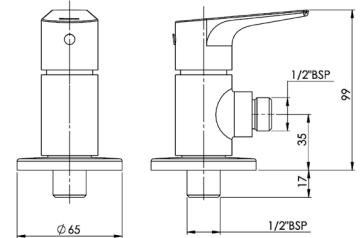

Atlas Angle Valve - Chrome.

RT5A8090CA1
Chrome

Finishes: