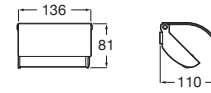

Finishes:

00

Toilet roll holder with cover.

RA815437001
Chrome