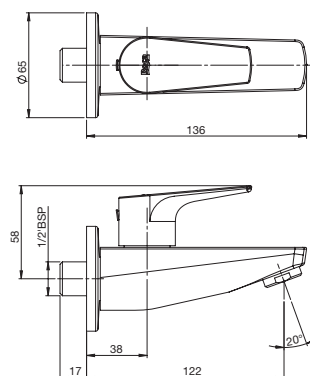

Atlas Wall Mounted Pillar Cock Upper Trim.

**RT5A6590CA1**  
Chrome

Concealed Pillar Cock Body.

**RT525227403CA1**  
Chrome

Finishes:

Atlas Bib Tap - Chrome.

**RT5A7990CA1**  
Chrome

Finishes: