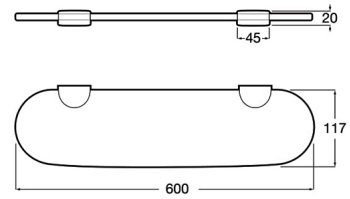

Shelf.

RA816372001
Chrome

Finishes: