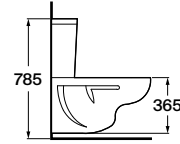

Couple closet Bowl with horizontal outlet, P trap.

RS346307460 355 x 645 x 365 mm
White

Ceramic Cistern with Dual Flush mechanism For WH Coupled Closet.

RS341307000
White

Soft-close Seat & Cover PP.

RE80P397001

Regular Seat & Cover PP.

RE80P396001

Finishes:

00