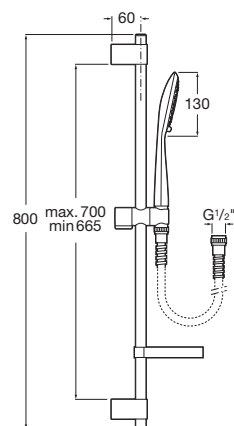

Shower solutions / Shower columns

Sensum

Sensum kit square 130/4f.

RF5B1408C0N

Chrome

Finishes:

C0