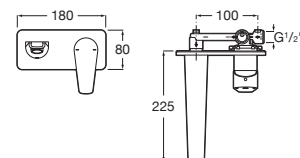

Atlas wall mounted basin mixer upper trim.

RT5A3590C00
Chrome

To be completed with:

Universal built-in body for the installation of built-in basin mixers.

RT5E3502CA1
Chrome

Finishes: