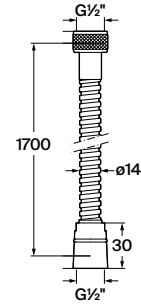

NM

Escuadra Shower Bracket-gold.

**RF5B4161G00**  
Gold

Finishes:

1.7 Meter Chromes Flexible Shower Hose.

**RF5B2716C00**  
Chrome

Finishes:

**Metallic flexible shower hose**