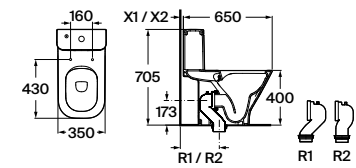

Rimless One Piece WC with UF Soft Closing Slim Seat Cover, Fixing Accessories, P-180 mm.

RS34947E460 370 x 650 x 710 mm
White

Finishes:

00