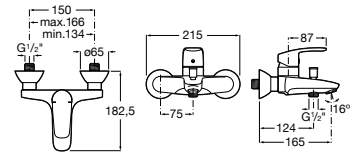

Faucets / Monodin

Monodin-N Bath-shower Mixer Without Accessories.

RT5A0298C0N
Chrome

Finishes:

C0