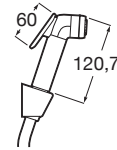

Be fresh

Health faucet with hose and bracket.

RF5B9330C00
Chrome

Finishes: