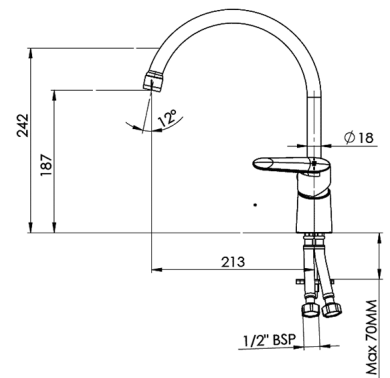

Deck Mounted Sink Mixer.

RT5A8E4FCA1B
Chrome

Finishes:

N