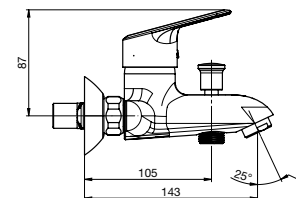

External Wall Mixer W/o Shower Set.

RT5A0297CA1
Chrome

Finishes: