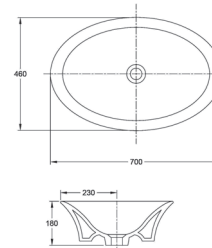

Zun

Over Counter Top Basin.

RS32745D460 700 x 460 x 180 mm
White

Finishes:

00