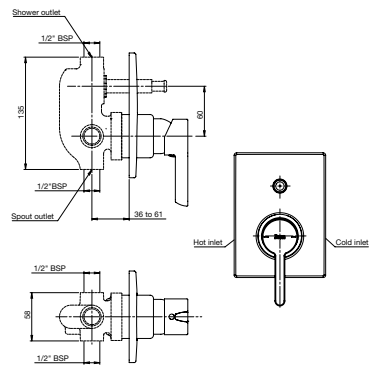

Saona high flow diverter upper trim.

RT5A2F7ACA1
Chrome

Finishes: