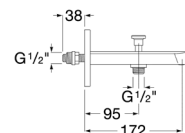

Escuadra

Spout with diverter brushed black.

RT5A087CNMK

Brushed Black

Finishes:

NM