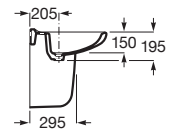

Semi Pedestal with Fixing Accessories.

**RS336312460** 215 x 295 x 345 mm  
White

Long Pedestal-White.

**RS337461460** 205 x 175 x 700 mm  
White

Finishes:

00

| A   | B   | C   | D   |
|-----|-----|-----|-----|
| 650 | 520 | 510 | 335 |
| 560 | 450 | 460 | 295 |
| 520 | 415 | 410 | 255 |