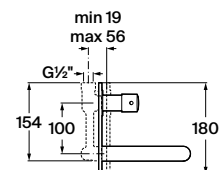

Wall Mounted Pillar Cock-Upper Trim.

RT5A3F4FCA1
Chrome

Concealed Pillar Cock Body.

RT525227403CA1
Chrome

Finishes:

N