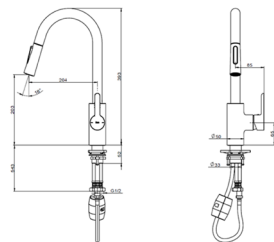

### Mencia

Sink Mixer with Swivel Spout Pullout Shower.

**RT5A8109C0N**

Chrome

Finishes:

C0

**Etna**

Etna Kitchen Sink Mixer Chrome.