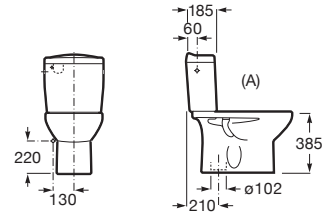

Bathroom collections / Victoria

Ceramics close-coupled WC with horizontal outlet. Includes fixing system. P Trap -180 mm

RS342395460 370 x 665 x 780 mm
White

Dual flush 6/3L WC cistern with bottom inlet. Includes fixing system, feeding mechanism and discharge mechanism.

RS34139X460 385 x 180 x 430 mm
White

Floor Mounted Couple Closet WC with Fixing Accessories, S Trap - 220 mm.

RS3424B3460 370 x 665 x 780 mm
White

Soft-close Seat & Cover PP.

RE80P397001

Regular Seat & Cover PP.

RE80P396001

Finishes:

00