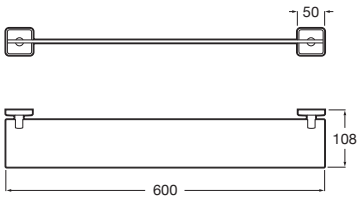

Robe hook (Can be installed with screws or adhesive).

RA816650001
Chrome

Finishes:

01

Double robe hook (Can be installed with screws or adhesive).

RA816651001
Chrome

Finishes:

01

Wall-mounted soap dish (Can be installed with screws or adhesive).

RA816683001
Chrome

Finishes:

01

Toilet roll holder without cover (Can be installed with screws or adhesive).

RA816663001
Chrome

Finishes:

01