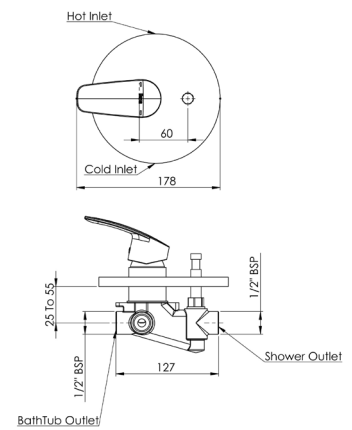

Monodin N Concealed Bath-Shower Mixer
Upper Trim.

RT5A0Z98CA1
Chrome

Single lever. Divertor Body with R 37 valve.

RT5258433A1
Chrome

Finishes: