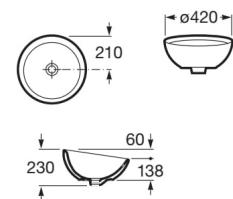

Bol

Round Over Counter Top Basin without Tap hole.

RS327876460 420 x 420 x 198 mm
White

Finishes: