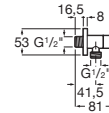

Angle Valve 1/2 - 1/2.

RF5251707NB
Matte black

Finishes: