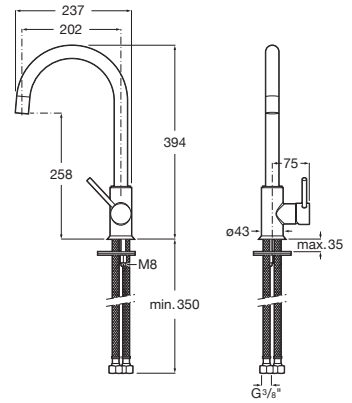

Etna

Etna Kitchen Sink Mixer Chrome.

RT5A7B09C00

Chrome

Finishes: