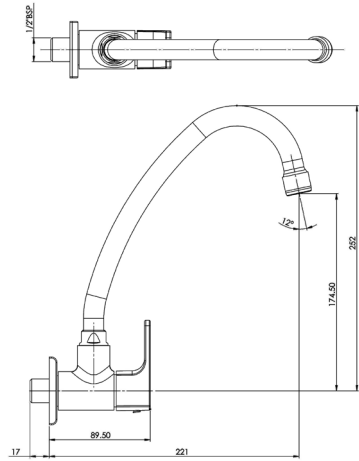

RT5A7920CA1
Chrome

Finishes:

Escuadra Bathtub Filler.