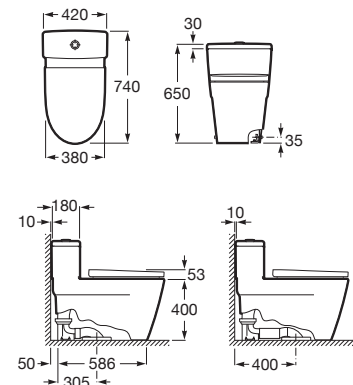

### Inspira

Rimless One piece ceramics WC S-trap 305mm.

**RS349486000** 420 x 740 x 650 mm  
White

Soft Closing SUPRALIT Seat Cover.

**RA801A9200B**  
White

Finishes: