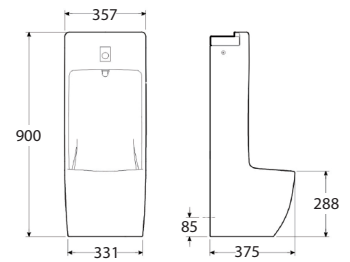

Bathroom collections / Urinals

Power Operated Integrated Sensor Wall Mounted Back Inlet Urinal with Fixing Accessories, Size: 357x375x900 mm, AC 220V.

RS3596Q000 357 x 375 x 900 mm
White

Finishes:

00

N