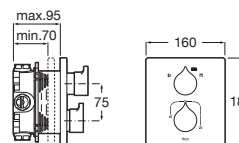

Built-in thermostatic bath-shower mixer with diverter-flow regulator. To complete with RocaBox A525869403.

RT5A0C3AC00

Chrome

RT5A0C3ACN0

Titanium Black

RT5A0C3ARG0

Rose Gold