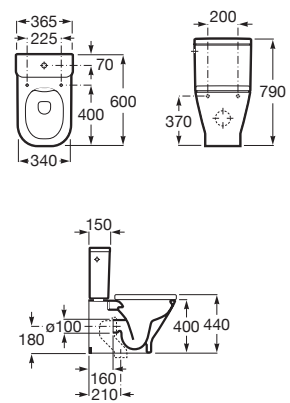

Compact back to wall ceramics Roca Rimless® close-coupled WC with dual outlet.

RS34273700H 365 x 600 x 790 mm
White

Dual flush 4/2L WC cistern with bottom inlet for compact couple closet. Includes fixing system, feeding mechanism and discharge mechanism.

RS341730000 365 x 150 x 405 mm
White

Supralit Soft Close Seat Cover.

RA801732004
White

Finishes:

00