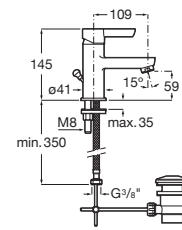

Saona Basin Mixer With Popup Waste.

RT5A307AC0H
Chrome

Finishes: