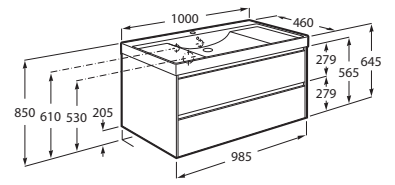

Unik furniture with 2 drawers.

RA857764509 1000 x 460 x 645 mm
Matt White

RA857764510 1000 x 460 x 645 mm
Matt Sand Grey

RA857764513 1000 x 460 x 645 mm
Matt Green

Finishes: