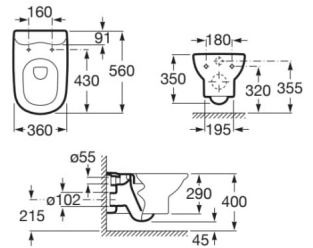

Ceramic Box Rim Wall Hung WC.

RS346467460 360 x 560 x 355 mm
White

Soft-close Seat & Cover UF.

RA80N462001
White

Soft-close Seat & Cover PP.

RE80P467001
White

Finishes:

00