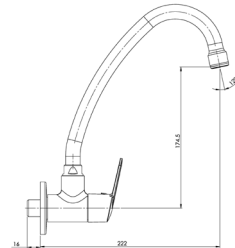

C0

Victoria N Sink Cock.

**RT5A7925CA1**  
Chrome

Finishes:

C0

Victoria Concealed Stop Cock 1/2\".

**RT5A1525CA1**  
Chrome

Finishes: