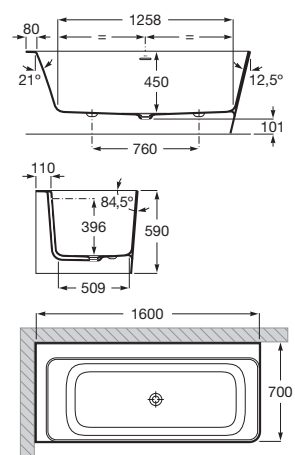

## Finitions

00  
Blanc

**Ona**

Corner Stonex® bath. Double-ended bath with left-hand corner installation.

**RW248629000** 1600 x 700 mm  
White

Finishes:

00

**Ona**