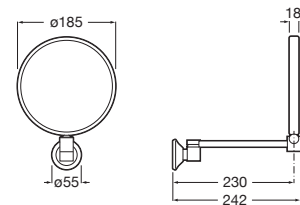

Accessories collections / Hotels

Double robe hook.

RA815491001
Chrome

Finishes:

00

Toilet roll holder with cover.

RA815437001
Chrome

Finishes:

00

Wall-mounted double side magnifying mirror.

RA815486001
Chrome

Finishes:

00