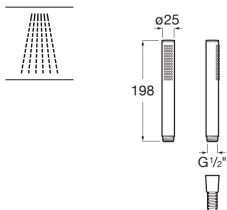

**Stella Stick Round 25/1**

Handshower with 1 function.

**RT5B3750CNO**  
Titanium Black

Finishes:

**Stella**

Stella Hand shower 100/3F.

**RF5B1B03NBN**  
Matte black

Finishes: