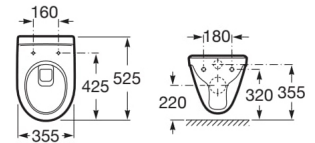

Open rim Wall Hung WC.

RS346303460 355 x 525 x 345 mm
White

Soft-close Seat & Cover PP.

RE80P397001

White

Regular Seat & Cover PP.

RE80P396001

White

Finishes:

00