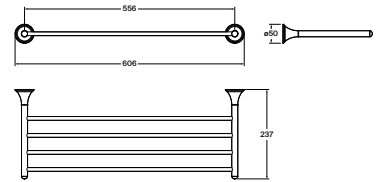

Lure towel rack.

RA816070168
Chrome

Finishes:

00