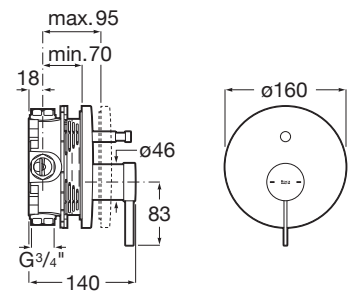

**RT525869403**

Finishes:

Basin mixer smooth body with click clack waste.

**RT5A3A9EC00**

Chrome

**RT5A3A9ECN0**

Titanium Black

**RT5A3A9ERGO**