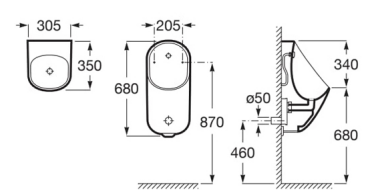

Proton

Power Operated Sensor Rimless Wall Mounted Back Inlet Urinal with Water Spreader and Fixing Accessories, AC 230V.

RS3590J500C 305 x 350 x 680 mm
White

Finishes:

00

N