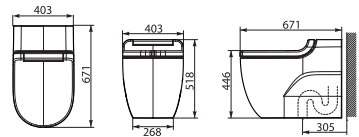

In-Wash® Meridian

One Piece Smart Water Closet with Auto-Opening, Handsfree Flushing, Bidet Nozzles, Fixing Accessories, S trap - 305 mm. Needs power supply.

RS811351300 403 x 671 x 518 mm
White

Finishes:

00