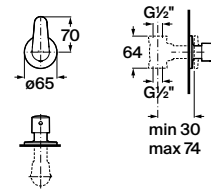

# Victoria

Versatility is at the forefront in this faucet collection with subtly rounded contours and the absence of sharp edges or straight lines; the compact and ergonomic design ensures overall comfort.