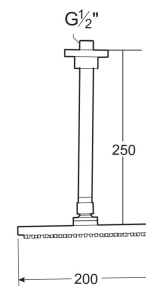

Torrente

Torrente 200mm Square Shower & Ceiling Arm.

RF5B9556C0N
Chrome

Finishes: