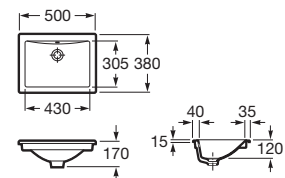

Diverta

Diverta In Counter Top Basin.

RS327114460 500 x 380 x 170 mm
White

Finishes:

00