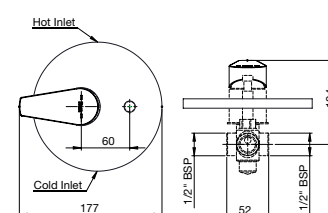

Atlas Concealed Bath-Shower Mixer Upper
Trim.

RT5A0Z90CA1
Chrome

Single lever Concealed Divertor Body with R
37 valve.

RT5258433A1
Chrome

Finishes: