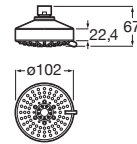

Stella

ø 100 mm

Adjustable shower head for wall installation with 3 functions: Rain, Soft, and Pulse. Support kit / arm not included.

RF5BF103C00

Chrome

Finishes: