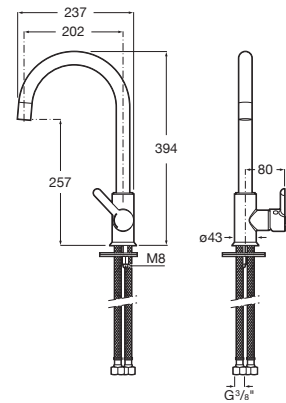

Mencia

Single-lever kitchen sink mixer with swivel spout and flexible supply hoses, Cold start.

RT5A7409CN0

Matte Black

Finishes:

CN