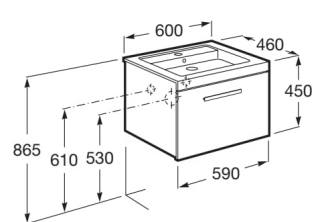

Unik - Base unit with one drawer and basin.
Space saving siphon included. Faucet not included.

RA855944806 600 x 460 x 450 mm
White

RA855944321 600 x 460 x 450 mm
Ash

RA855944322 600 x 460 x 450 mm
Ash / White

Finishes: