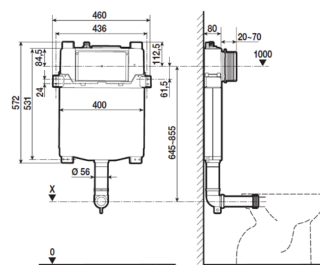

Slendra Plus

Concealed Cisterns 80 mm. With Installation kit.

RE890010200