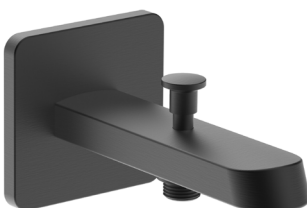

### Escuadra

Escuadra Bath Spout Brushed Black.

**RT5253089NM**

Brushed Black

Finishes:

NM

**170mm Wall Spout**

170mm wall spout with divertor & flange.