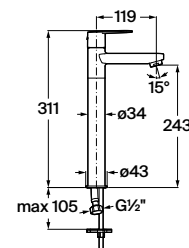

High Neck Pillar Cock.

RT5A374FCA1
Chrome

Finishes:

N