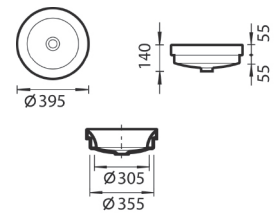

Other basins / Over countertop basins

Loop

Round Over Counter Top Basin without Tap hole.

RS327450460 395 x 395 x 165 mm
White

Finishes:

00