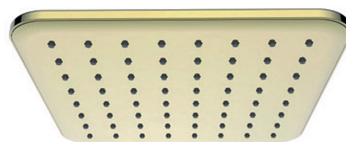

### Escuadra

Escuadra square head shower-gold. 250mm

**RF5B4D50G00**

Gold

Finishes:

GO

**Raindream**

Brass shower head for ceiling or wall installation. Rain function. Support kit / arm not included. Everlux finishes.