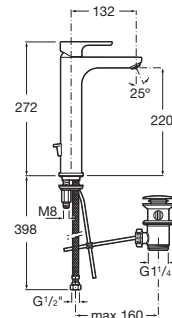

Single-lever high-neck basin mixer, with pop-up waste. Cold start.

RT5A3C09C0N 272 mm
Chrome

Finishes: