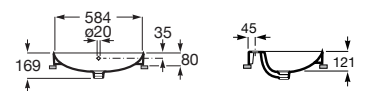

Semi Insert Basin with Tap Hole.

RS32768N00C 600 x 450 x 169 mm
White

Finishes:

00

N