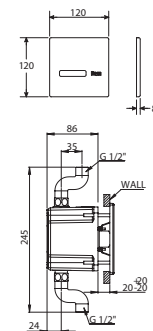

Sentronic

Sentronic s panel A5A8102E0N mate.

RT5A8102E0N