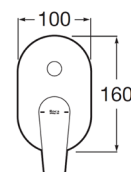

Vela Built-in Bath Shower Mixer.

RT5A061EC00
Chrome

Finishes: