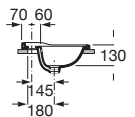

In countertop ceramics basin with one pierced taphole. Faucet not included.

RS3270A5000 600 x 450 x 200 mm
White

Finishes:

00