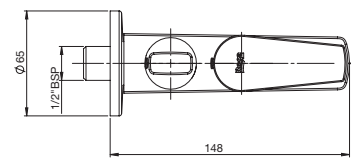

Faucets / Atlas

Atlas 2 Way Bib Cock - Chrome.

RT5A9390CA1
Chrome

Finishes: