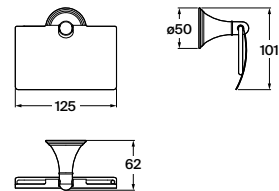

Lure paper holder with cover.

RA816070159
Chrome

Finishes:

00