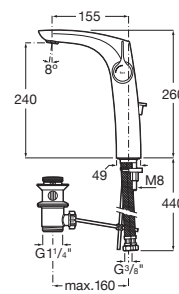

Single-lever basin mixer with high-neck, pop-up waste and flexible supply hoses. Cold start.

RT5A343AC00
Chrome

Finishes: