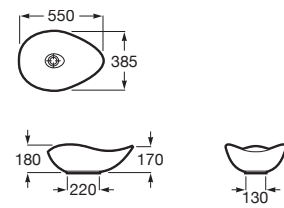

Other basins / Over countertop basins

Ohtake

Over countertop Fineceramic® basin without taphole. Faucet not included.

RS327A13000	550 x 385 x 180 mm
White	
RS327A13640	550 x 385 x 180 mm
Onyx	
RS327A13650	550 x 385 x 180 mm
Beige	
RS327A13660	550 x 385 x 180 mm
Coffee	

Finishes: