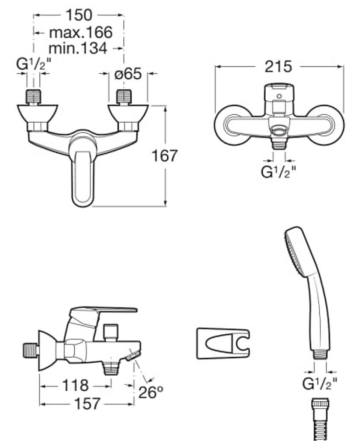

Victoria New Basin Mixer Without Pop Up.

RT5A3125CA1
Chrome

Finishes:

Victoria Concealed Basin Mixer Upper Trim.

RT5A3R25CA1
Chrome

Universal Concealed Basin Mixer Body.

RT5E3502CA1
Chrome

Finishes:

Victoria new single lever wall mixer with telephonic shower.

RT5A0125C00
Chrome

Finishes: