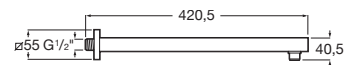

Wall arm

Square straight wall arm for shower head.

RF5B0950C00 400 mm
Chrome

Finishes: