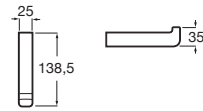

Spare toilet roll holder.

RA817035001
Chrome

RA817035CN0
Titanium Black

RA817035RG0
Rose Gold

RA817035NM0
Brushed Black