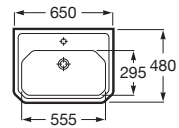

Wall-hung ceramics basin with fixing system. One pierced taphole. Faucet not included.

RS3270A1000 650 x 480 x 225 mm
White

Optional:

Ceramics full pedestal for basin. Fixing system not included.

RS3370A0000 295 x 280 x 690 mm
White

Finishes:

00