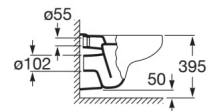

Open rim Wall Hung WC.

RS346303460 355 x 525 x 345 mm
White

Soft-close Seat & Cover PP.

RE80P397001

White

Regular Seat & Cover PP.

RE80P396001

White

Finishes:

00