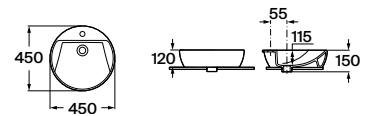

Fusion O

Fusion O Over Counter Top Basin with Tap Hole.

RS32722M460 450 x 450 x 120 mm
White

Finishes: