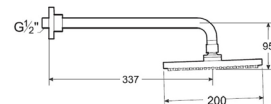

Torrente

Torrente 200mm Square Shower & Wall Arm.

RF5B9756C0N
Chrome

Finishes: