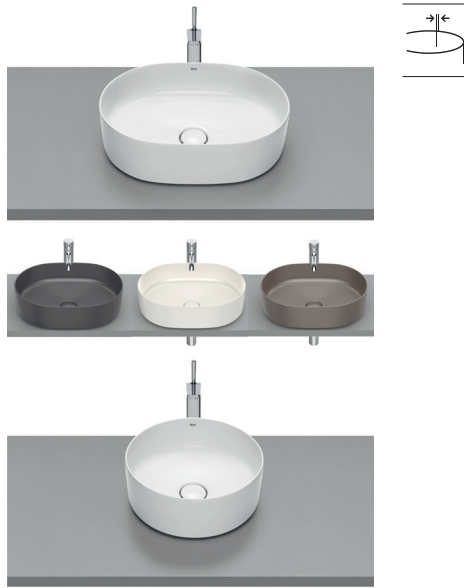

Bathroom collections / Inspira

Over countertop Fineceramic® Round basin.
Includes waste coupling with ceramic plug.
Without overflow. Faucet not included.

- **RS327520000** 500 x 370 x 140 mm
  White
- **RS327520640** 500 x 370 x 140 mm
  Onyx
- **RS327520660** 500 x 370 x 140 mm
  Coffee
- **RS327520650** 500 x 370 x 140 mm
  Beige
- **RS327523000** 370 x 370 x 140 mm

Finishes: