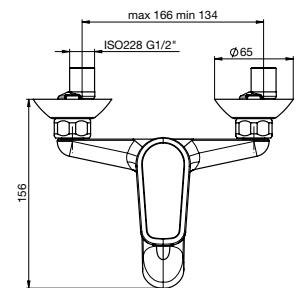

**RT5D0697CA1**  
Chrome

Concealed Diverter Body.

**RT5A0697CA1**  
Chrome

Finishes:

External Wall Mixer W/o Shower Set.

**RT5A0297CA1**  
Chrome

Finishes: