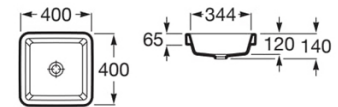

Semi Insert Basin No Taphole.

RS32747Z460 400 x 400 x 140 mm
White

Finishes:

00