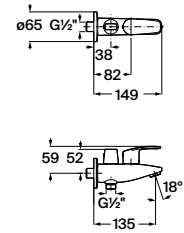

Monodin N 2 Way Bib Cock.

RT5A9398CA1
Chrome

Finishes:

C0