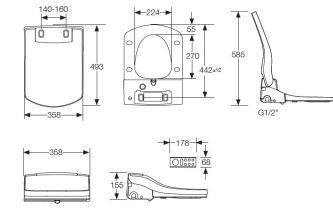

L-series Premium Square Multiclean Seat Cover with Remote Control, Bidet Nozzles, Adjustable Air/Water/Seat Temperature, Fixing Accessories.

RA804007005 358x493x155 mm
White

Finishes: