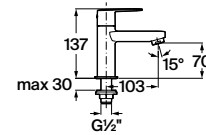

Pillar cock.

RT5A424FCA1
Chrome

Finishes:

N