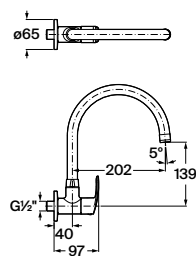

C0

Monodin N Angle Valve.

**RT5A8098CA1**  
Chrome

Finishes:

C0

Monodin N Wall Mounted Sink Tap.

**RT5A7998CA1**  
Chrome

Finishes: