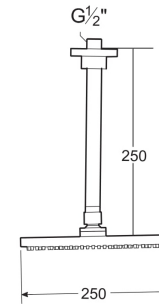

Torrente

Torrente 250mm Square Shower & Ceiling Arm.

RF5B9557C0N
Chrome

Finishes: