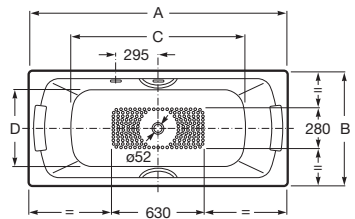

A	B	C	D	E	F	G
1800	800	1198	522	1663	681	328
1700	750	1096	472	1563	631	303

Duo Plus

Rectangular steel bath with anti-slip base (3.5 mm width steel sheet).

RW221670000 1800 x 800 mm
White

Finishes:

00