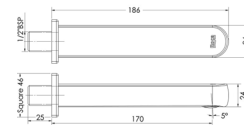

Estrella

Estrella 170mm Spout With Square Flange.

RT5A0103CA1
Chrome

Finishes: