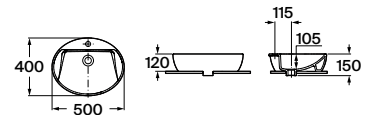

Fusion L

Fusion L Over Counter Top Basin with Tap Hole.

RS32722L460 500 x 400 x 120 mm
White

Finishes: