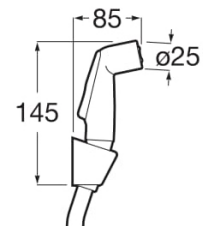

Health Faucet With Hose & Hook - Chrome.

RF9060A1
Chrome

Finishes:

C0