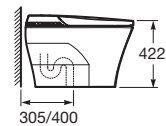

In-Wash® One Piece Georgia

Smart Water Closet with Auto-Opening, Handsfree Flushing, Bidet Nozzles, Fixing Accessories, S trap - 305 mm, Needs Power Supply.

RS8030T500M 387 x 682 x 455 mm
White