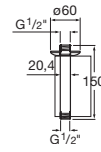

Head

Head ceiling shower arm.

RF5B4F50G00 150 mm
Gold

RF5B4F50NM0 150 mm
Brushed Black

Finishes: