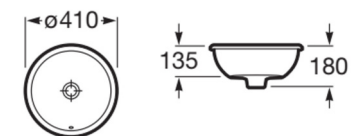

Foro

Foro Round Basin N.

RS327872460 410 x 410 mm
White

Finishes:

00