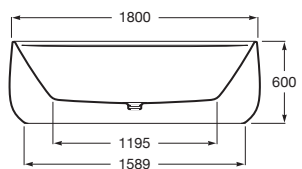

Beyond

Oval Surfex® freestanding bath. Includes click clack waste and siphon with Surfex® cover. With tapholes (faucet not included). Recommended faucet: A5A183AC00 Insignia Deck-mounted bath-shower mixer.

RW248453000 1800 x 900 mm
White

Finishes:

N

SURFEX®

Beyond

Surfex Bath Tub without Tap Hole.

RW248452000 1846x937x600 m
White

Finishes:

SURFEX®