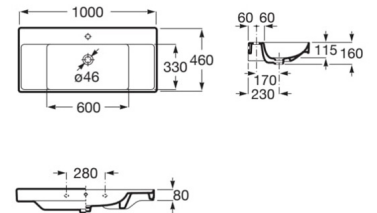

**RS32768BS00** 1200 x 460 x 160 mm  
White

Finishes:

00

FINECERAMIC Wall Hung Basin with Fixing Accessories.

**RS32768AS00** 1000 x 460 x 160 mm  
White

Finishes:

00

FINECERAMIC Wall Hung Basin with Fixing Accessories.