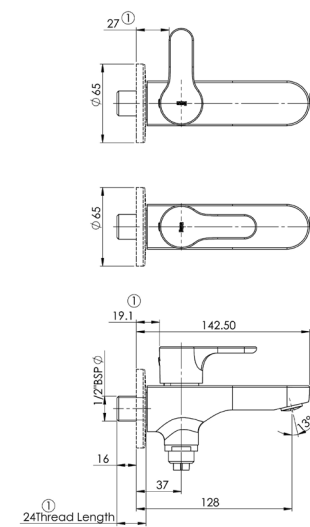

L20 2 Way Bib Cock.

RT5A9309CA1
Chrome

Finishes: