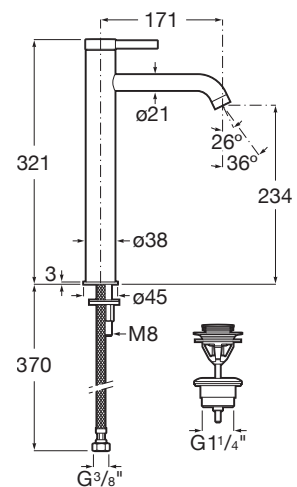

RT5A349ENB0

Matte black

Finishes: