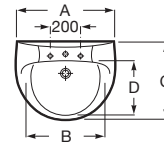

Wall-hung ceramics basin with one pierced taphole. Faucet not included.

RS325394460 520 x 410 x 195 mm
White

Semi Pedestal with Fixing Accessories.

RS336312460 215 x 295 x 345 mm
White

Long Pedestal-White.

RS337461460 205 x 175 x 700 mm
White

Finishes:

00

A	B	C	D
650	520	510	335
560	450	460	295
520	415	410	255