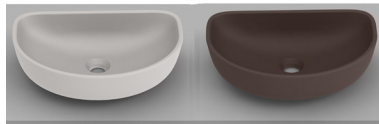

Finishes:

**Optica**

Over Counter Top Basin.

**RS327C10100** 450 x 300 x 130 mm  
Onyx

**RS327C10658** 450 x 300 x 130 mm  
Beige

**RS327C10668** 450 x 300 x 130 mm  
Coffee

Finishes:

**Bol**