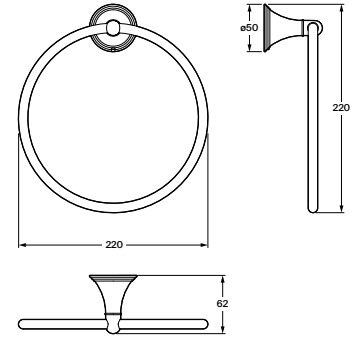

Lure towel ring.

RA816070172
Chrome

Finishes:

00