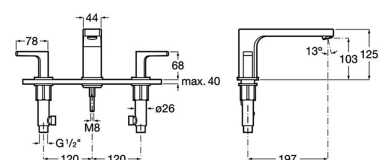

3 hole Basin Mixer.

RT5A4420G0N
Gold

RT5A4420NMN
Brushed Black

Finishes: