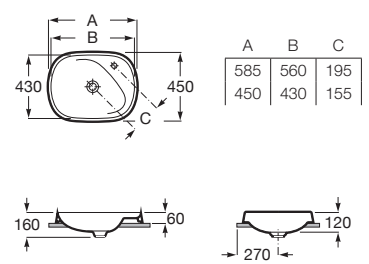

**RS3270B7000** 450 x 450 x 160 mm  
White

Finishes:

Back to wall ceramics close-coupled Roca Rimless® bowl with dual outlet. Includes fixing system.

**RS3420B9000** 395 x 705 x 790 mm  
White

Dual flush 4.5/3L WC cistern with bottom inlet. Includes fixing system, feeding mechanism and discharge mechanism.