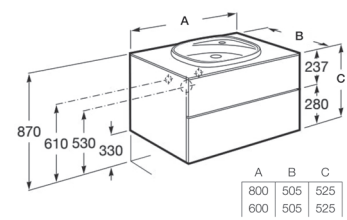

Unik - Base unit with two drawers and Fineceramic® basin. Basin and faucet not included.

RA851357806 800 x 505 x 525 mm
White

RA851357402 800 x 505 x 525 mm
Oak

RA851356806 600 x 505 x 525 mm
White

RA851356402 600 x 505 x 525 mm
Oak

Finishes:

806 402