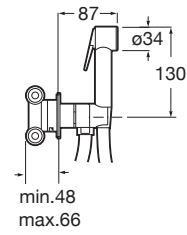

Faucets / Health faucets

Be Fresh

Shower kit progressive mixer (1 way) with handshower, integrated bracket - water inlet and metal flexible hose.

RF5B9361C00
Chrome

Finishes:

C0