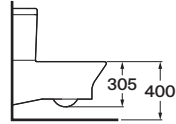

Bathroom collections / Nexo

Bowl for Wall Hung Couple Closet WC with Fixing Accessories, P Trap - 170 mm.

RS342617460 360 x 665 mm
White

Cistern Tank with Dual Flush Mechanism for Wall Hung Couple Closet WC.

RS341617460
White

UF Soft Closing Seat Cover for Nexo Wall Hung Couple Closet WC.

RA80N612001
White

Finishes:

00